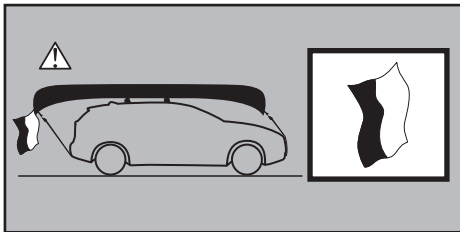

EN Accessories	UK Аксессуары	831 USA	839 USA
DE Zubehör	BG Принадлежности	832 USA	855
FR Accessoires	CS Dopřikry	841	
NL Accessoires	SK Príslušenstvo		x2
IT Accessori	SL Dodatki		x2
ES Accesorios	HR/BiH Dodaci	882/XAdapt12	
PT Acessórios	RO Accesorii		x4
SV Tillbehör	HU Tartozékok		x4
DK Tilbehør	EL Εξαρτήματα		x1
NO Tilbehør	TR Aksesuarlar		
FI Lisävarusteet	AR الملحقات		
ET Lisavarustus	HE אביזרים		
LV Piederumi	ZH 附件		
LT Priedai	JA アクセサリー		
PL Akcesoria	KO 액세서리		
RU Аксессуары	TH อุปกรณ์เสริม		

Thule One-Key System

512		(x2)
544		(x4)
596		(x6)
588		(x8)
452		(x12)