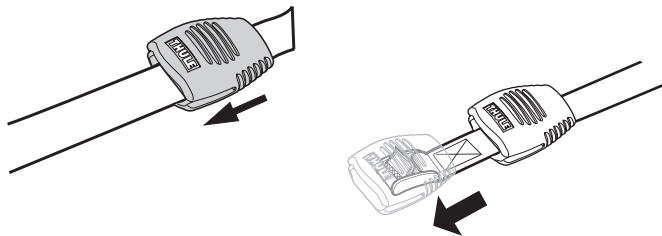

Thule Portage 819

> Instructions

Canoe carrier

CITY CRASH

Complies with ISO norm

Thule WingBar/
Thule Aeroblade

Thule AeroBar

SquareBar

Thule ProBar

819000

C.201400825
501-7922-03

Bring your life
thule.com

5

x2

x2

6