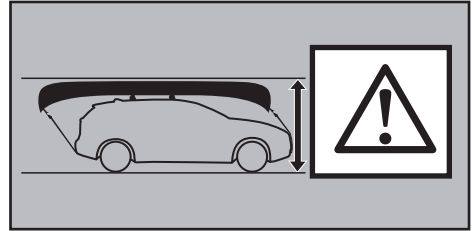

EN Accessories	UK Аксессуары	831 USA	839 USA
DE Zubehör	BG Принадлежности	832 USA	855
FR Accessoires	CS Dopřikry	841	
NL Accessoires	SK Príslušenstvo		x2
IT Accessori	SL Dodatki		x2
ES Accesorios	HR/BiH Dodaci	882/XAdapt12	
PT Acessórios	RO Accesorii		x4
SV Tillbehör	HU Tartozékok		x4
DK Tilbehør	EL Εξαρτήματα		x1
NO Tilbehør	TR Aksesuarlar		
FI Lisävarusteet	AR الملحقات		
ET Lisavarustus	HE אביזרים		
LV Piederumi	ZH 附件		
LT Priedai	JA アクセサリー		
PL Akcesoria	KO 액세서리		
RU Аксессуары	TH อุปกรณ์เสริม		

Thule One-Key System

512		(x2)
544		(x4)
596		(x6)
588		(x8)
452		(x12)