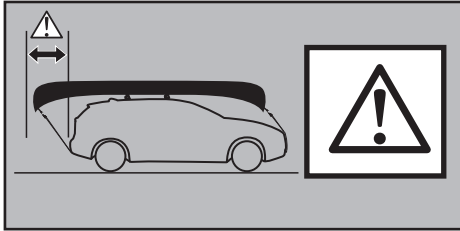

EN Accessories	UK Аксессуары	831 USA	839 USA
DE Zubehör	BG Принадлежности	832 USA	855
FR Accessoires	CS Dopřikry	841	
NL Accessoires	SK Príslušenstvo		x2
IT Accessori	SL Dodatki		x2
ES Accesorios	HR/BiH Dodaci	882/XAdapt12	
PT Acessórios	RO Accesorii		x4
SV Tillbehör	HU Tartozékok		x4
DK Tilbehør	EL Εξαρτήματα		x1
NO Tilbehør	TR Aksesuarlar		
FI Lisävarusteet	AR الملحقات		
ET Lisavarustus	HE אביזרים		
LV Piederumi	ZH 附件		
LT Priedai	JA アクセサリー		
PL Akcesoria	KO 액세서리		
RU Аксессуары	TH อุปกรณ์เสริม		

Thule One-Key System

512		(x2)
544		(x4)
596		(x6)
588		(x8)
452		(x12)