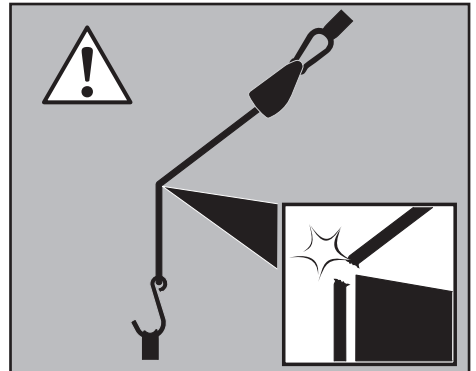

EN Open	NO Åpne	CS Otvírání	فتح AR
DE Öffnen	FI Auki	SK Otváranie	פתח HE
FR Ouvert	ET Avatud	SL Odprite	
NL Openen	LV Atvert	HR/BiH Otvoreno	ZH 开启
IT Aprire	LT Atidaryti	RO Deschidere	JA 開く
ES Abrir	PL Otwieranie	HU Nyitás	KO 열기
PT Aberto	RU Открыть	EL Άνοιγμα	TH เปิด
SV Öppna	UK Відкрити	TR Aç	
DK Åbn	BG Отваряне