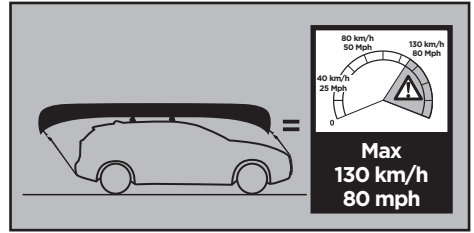

EN Accessories	UK Аксессуары	831 USA	839 USA
DE Zubehör	BG Принадлежности	832 USA	855
FR Accessoires	CS Dopřikry	841	
NL Accessoires	SK Príslušenstvo		x2
IT Accessori	SL Dodatki		x2
ES Accesorios	HR/BiH Dodaci	882/XAdapt12	
PT Acessórios	RO Accesorii		x4
SV Tillbehör	HU Tartozékok		x4
DK Tilbehør	EL Εξαρτήματα		x1
NO Tilbehør	TR Aksesuarlar		
FI Lisävarusteet	AR الملحقات		
ET Lisavarustus	HE אביזרים		
LV Piederumi	ZH 附件		
LT Priedai	JA アクセサリー		
PL Akcesoria	KO 액세서리		
RU Аксессуары	TH อุปกรณ์เสริม		

Thule One-Key System

512		(x2)
544		(x4)
596		(x6)
588		(x8)
452		(x12)