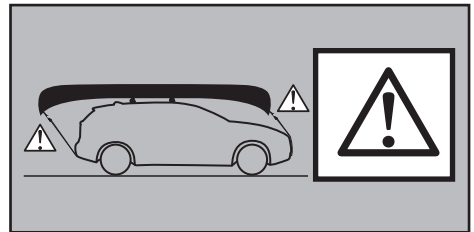

EN Accessories	UK Аксессуары	831 USA	839 USA
DE Zubehör	BG Принадлежности	832 USA	855
FR Accessoires	CS Dopřikry	841	
NL Accessoires	SK Príslušenstvo		x2
IT Accessori	SL Dodatki		x2
ES Accesorios	HR/BiH Dodaci	882/XAdapt12	
PT Acessórios	RO Accesorii		x4
SV Tillbehör	HU Tartozékok		x4
DK Tilbehør	EL Εξαρτήματα		x1
NO Tilbehør	TR Aksesuarlar		
FI Lisävarusteet	AR الملحقات		
ET Lisavarustus	HE אביזרים		
LV Piederumi	ZH 附件		
LT Priedai	JA アクセサリー		
PL Akcesoria	KO 액세서리		
RU Аксессуары	TH อุปกรณ์เสริม		

Thule One-Key System

512		(x2)
544		(x4)
596		(x6)
588		(x8)
452		(x12)