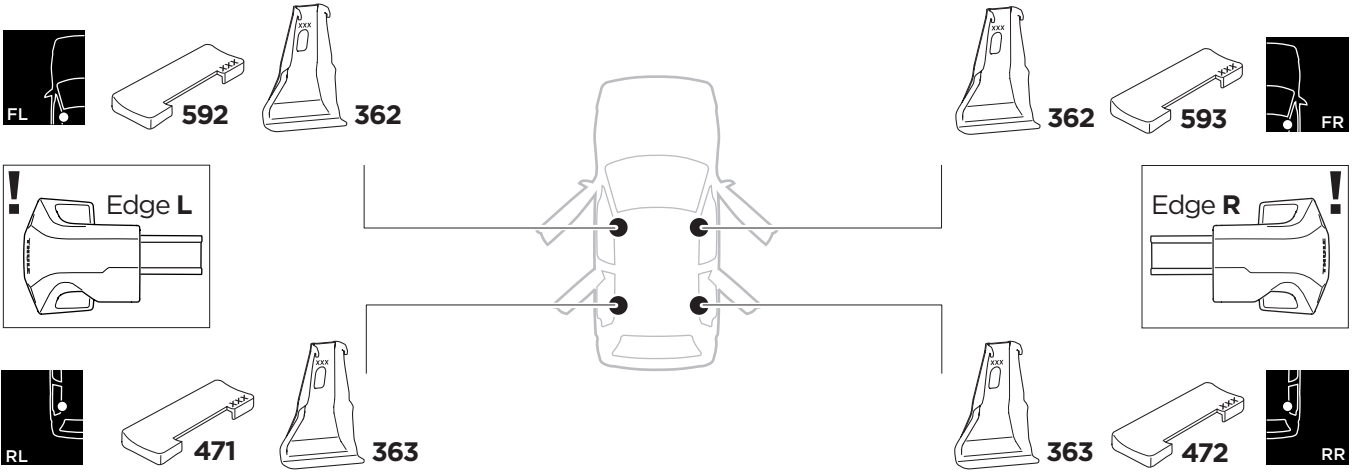

1

Kit 145132

TOYOTA Vitz (XP130), 5-dr Hatchback, 10-20
 TOYOTA Yaris (XP130), 5-dr Hatchback, 12-20

ISO 11154-E

THULE WingBar Evo	THULE WingBar Edge	THULE WingBar	THULE SquareBar Evo	Evo X (scale)	Edge X (scale)
TOYOTA Vitz (XP130), 5-dr Hatchback, 10-20				30,5	R
TOYOTA Yaris (XP130), 5-dr Hatchback, 12-20				30,5	R

THULE ProBar Evo	THULE SlideBar Evo			X (mm/inch)	
TOYOTA Vitz (XP130), 5-dr Hatchback, 10-20				956 mm / 37 5/8"	
TOYOTA Yaris (XP130), 5-dr Hatchback, 12-20				956 mm / 37 5/8"	

THULE WingBar Evo	THULE WingBar Edge	THULE WingBar	THULE SquareBar Evo	Evo Y (scale)	Edge Y (scale)
TOYOTA Vitz (XP130), 5-dr Hatchback, 10-20				26	I
TOYOTA Yaris (XP130), 5-dr Hatchback, 12-20				26	I

THULE ProBar Evo	THULE SlideBar Evo			Y (mm/inch)	
TOYOTA Vitz (XP130), 5-dr Hatchback, 10-20				911 mm / 35 7/8"	
TOYOTA Yaris (XP130), 5-dr Hatchback, 12-20				911 mm / 35 7/8"	

	W (mm/inch)	Z (mm/inch)
TOYOTA Vitz (XP130), 5-dr Hatchback, 10-20	710 mm / 28"	180 mm / 7 1/8"
TOYOTA Yaris (XP130), 5-dr Hatchback, 12-20	710 mm / 28"	180 mm / 7 1/8"