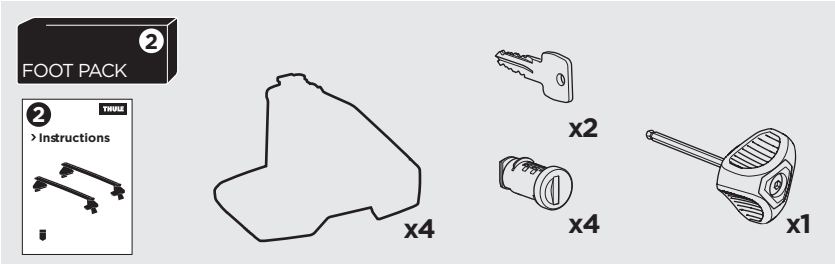

1

Kit 145132

TOYOTA Vitz (XP130), 5-dr Hatchback, 10-20
 TOYOTA Yaris (XP130), 5-dr Hatchback, 12-20

ISO 11154-E

THULE WingBar Evo	THULE WingBar Edge	THULE WingBar	THULE SquareBar Evo	Evo X (scale)	Edge X (scale)
TOYOTA Vitz (XP130), 5-dr Hatchback, 10-20				30,5	R
TOYOTA Yaris (XP130), 5-dr Hatchback, 12-20				30,5	R

THULE ProBar Evo	THULE SlideBar Evo			X (mm/inch)	
TOYOTA Vitz (XP130), 5-dr Hatchback, 10-20				956 mm / 37 5/8"	
TOYOTA Yaris (XP130), 5-dr Hatchback, 12-20				956 mm / 37 5/8"	

THULE WingBar Evo	THULE WingBar Edge	THULE WingBar	THULE SquareBar Evo	Evo Y (scale)	Edge Y (scale)
TOYOTA Vitz (XP130), 5-dr Hatchback, 10-20				26	I
TOYOTA Yaris (XP130), 5-dr Hatchback, 12-20				26	I

THULE ProBar Evo	THULE SlideBar Evo			Y (mm/inch)	
TOYOTA Vitz (XP130), 5-dr Hatchback, 10-20				911 mm / 35 7/8"	
TOYOTA Yaris (XP130), 5-dr Hatchback, 12-20				911 mm / 35 7/8"	

	W (mm/inch)	Z (mm/inch)
TOYOTA Vitz (XP130), 5-dr Hatchback, 10-20	710 mm / 28"	180 mm / 7 1/8"
TOYOTA Yaris (XP130), 5-dr Hatchback, 12-20	710 mm / 28"	180 mm / 7 1/8"