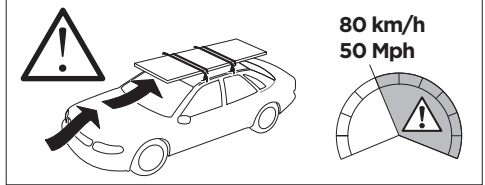

ISO 11154-E