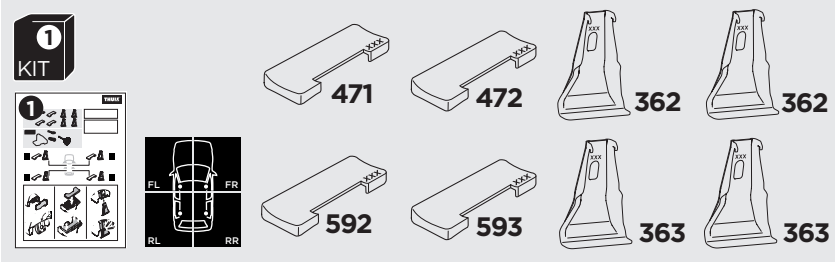

1

Kit 145132

TOYOTA Vitz (XP130), 5-dr Hatchback, 10-20
 TOYOTA Yaris (XP130), 5-dr Hatchback, 12-20

ISO 11154-E

THULE WingBar Evo	THULE WingBar Edge	THULE WingBar	THULE SquareBar Evo	Evo X (scale)	Edge X (scale)
TOYOTA Vitz (XP130), 5-dr Hatchback, 10-20				30,5	R
TOYOTA Yaris (XP130), 5-dr Hatchback, 12-20				30,5	R

THULE ProBar Evo	THULE SlideBar Evo			X (mm/inch)	
TOYOTA Vitz (XP130), 5-dr Hatchback, 10-20				956 mm / 37 5/8"	
TOYOTA Yaris (XP130), 5-dr Hatchback, 12-20				956 mm / 37 5/8"	

THULE WingBar Evo	THULE WingBar Edge	THULE WingBar	THULE SquareBar Evo	Evo Y (scale)	Edge Y (scale)
TOYOTA Vitz (XP130), 5-dr Hatchback, 10-20				26	I
TOYOTA Yaris (XP130), 5-dr Hatchback, 12-20				26	I

THULE ProBar Evo	THULE SlideBar Evo			Y (mm/inch)	
TOYOTA Vitz (XP130), 5-dr Hatchback, 10-20				911 mm / 35 7/8"	
TOYOTA Yaris (XP130), 5-dr Hatchback, 12-20				911 mm / 35 7/8"	

	W (mm/inch)	Z (mm/inch)
TOYOTA Vitz (XP130), 5-dr Hatchback, 10-20	710 mm / 28"	180 mm / 7 1/8"
TOYOTA Yaris (XP130), 5-dr Hatchback, 12-20	710 mm / 28"	180 mm / 7 1/8"