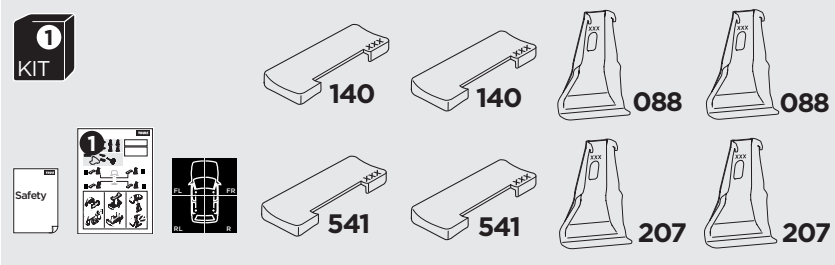

## Kit 145345

ORA Funky Cat, 5-dr Hatchback, 22-  
ORA Good Cat, 5-dr Hatchback, 21-

ISO 11154-E

THULE WingBar Evo	THULE WingBar Edge	THULE WingBar	THULE SquareBar Evo	Evo X (scale)	Edge X (scale)
ORA Funky Cat, 5-dr Hatchback, 22-				40	Q
ORA Good Cat, 5-dr Hatchback, 21-				40	Q

THULE ProBar Evo	THULE SlideBar Evo	X (mm/inch)
ORA Funky Cat, 5-dr Hatchback, 22-		1051 mm / 41 3/8"
ORA Good Cat, 5-dr Hatchback, 21-		1051 mm / 41 3/8"

THULE WingBar Evo	THULE WingBar Edge	THULE WingBar	THULE SquareBar Evo	Evo Y (scale)	Edge Y (scale)
ORA Funky Cat, 5-dr Hatchback, 22-				38	C
ORA Good Cat, 5-dr Hatchback, 21-				38	C

THULE ProBar Evo	THULE SlideBar Evo	Y (mm/inch)
ORA Funky Cat, 5-dr Hatchback, 22-		1031 mm / 40 5/8"
ORA Good Cat, 5-dr Hatchback, 21-		1031 mm / 40 5/8"

	W (mm/inch)	Z (mm/inch)
ORA Funky Cat, 5-dr Hatchback, 22-	650 mm / 25 5/8"	355 mm / 14"
ORA Good Cat, 5-dr Hatchback, 21-	650 mm / 25 5/8"	355 mm / 14"