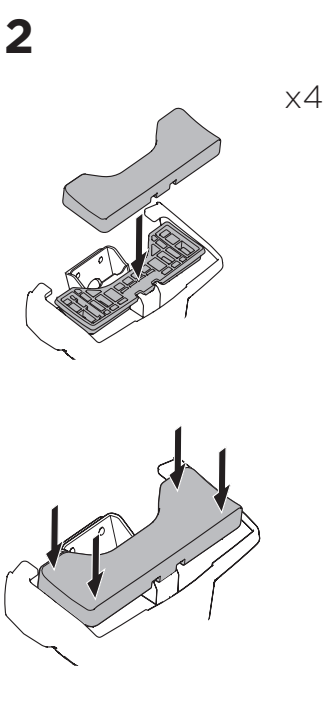

## Kit 145345

ORA Funky Cat, 5-dr Hatchback, 22-  
ORA Good Cat, 5-dr Hatchback, 21-

ISO 11154-E

THULE WingBar Evo	THULE WingBar Edge	THULE WingBar	THULE SquareBar Evo	Evo X (scale)	Edge X (scale)
ORA Funky Cat, 5-dr Hatchback, 22-				40	Q
ORA Good Cat, 5-dr Hatchback, 21-				40	Q

THULE ProBar Evo	THULE SlideBar Evo	X (mm/inch)
ORA Funky Cat, 5-dr Hatchback, 22-		1051 mm / 41 3/8"
ORA Good Cat, 5-dr Hatchback, 21-		1051 mm / 41 3/8"

THULE WingBar Evo	THULE WingBar Edge	THULE WingBar	THULE SquareBar Evo	Evo Y (scale)	Edge Y (scale)
ORA Funky Cat, 5-dr Hatchback, 22-				38	C
ORA Good Cat, 5-dr Hatchback, 21-				38	C

THULE ProBar Evo	THULE SlideBar Evo	Y (mm/inch)
ORA Funky Cat, 5-dr Hatchback, 22-		1031 mm / 40 5/8"
ORA Good Cat, 5-dr Hatchback, 21-		1031 mm / 40 5/8"

	W (mm/inch)	Z (mm/inch)
ORA Funky Cat, 5-dr Hatchback, 22-	650 mm / 25 5/8"	355 mm / 14"
ORA Good Cat, 5-dr Hatchback, 21-	650 mm / 25 5/8"	355 mm / 14"