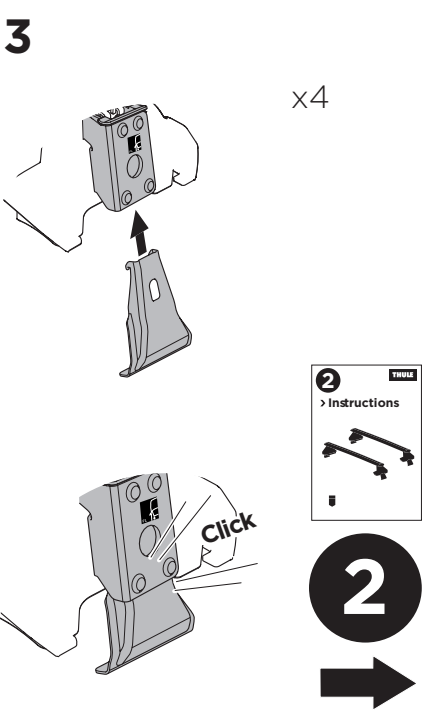

1

Kit 145345

ORA Funky Cat, 5-dr Hatchback, 22-
ORA Good Cat, 5-dr Hatchback, 21-

ISO 11154-E

THULE WingBar Evo	THULE WingBar Edge	THULE WingBar	THULE SquareBar Evo	Evo X (scale)	Edge X (scale)
ORA Funky Cat, 5-dr Hatchback, 22-				40	Q
ORA Good Cat, 5-dr Hatchback, 21-				40	Q

THULE ProBar Evo	THULE SlideBar Evo	X (mm/inch)
ORA Funky Cat, 5-dr Hatchback, 22-		1051 mm / 41 3/8"
ORA Good Cat, 5-dr Hatchback, 21-		1051 mm / 41 3/8"

THULE WingBar Evo	THULE WingBar Edge	THULE WingBar	THULE SquareBar Evo	Evo Y (scale)	Edge Y (scale)
ORA Funky Cat, 5-dr Hatchback, 22-				38	C
ORA Good Cat, 5-dr Hatchback, 21-				38	C

THULE ProBar Evo	THULE SlideBar Evo	Y (mm/inch)
ORA Funky Cat, 5-dr Hatchback, 22-		1031 mm / 40 5/8"
ORA Good Cat, 5-dr Hatchback, 21-		1031 mm / 40 5/8"

	W (mm/inch)	Z (mm/inch)
ORA Funky Cat, 5-dr Hatchback, 22-	650 mm / 25 5/8"	355 mm / 14"
ORA Good Cat, 5-dr Hatchback, 21-	650 mm / 25 5/8"	355 mm / 14"