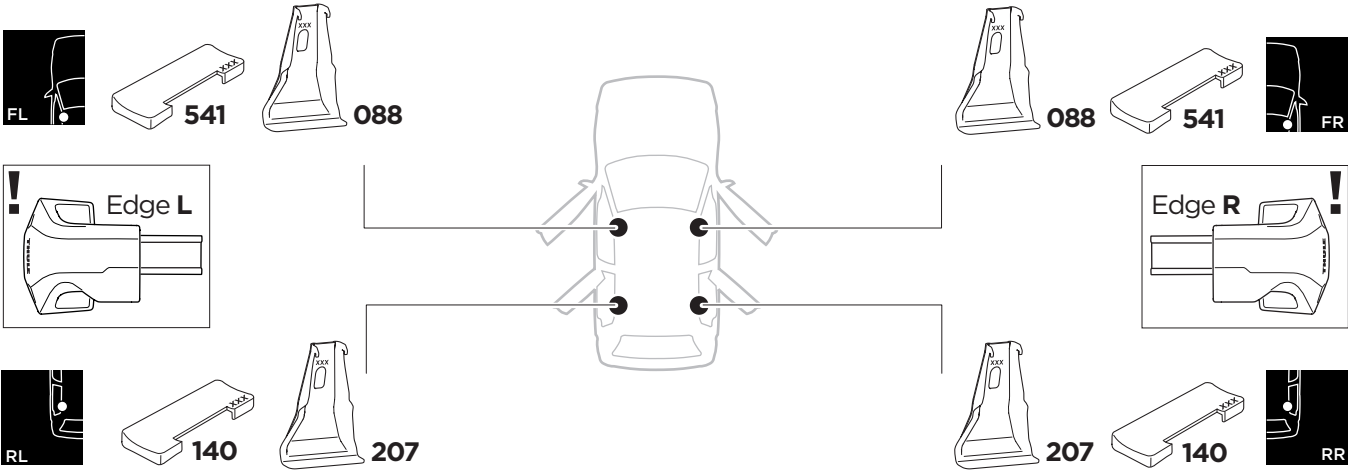

# 1

## Kit 145345

ORA Funky Cat, 5-dr Hatchback, 22-  
ORA Good Cat, 5-dr Hatchback, 21-

ISO 11154-E

THULE WingBar Evo	THULE WingBar Edge	THULE WingBar	THULE SquareBar Evo	Evo X (scale)	Edge X (scale)
ORA Funky Cat, 5-dr Hatchback, 22-				40	Q
ORA Good Cat, 5-dr Hatchback, 21-				40	Q

THULE ProBar Evo	THULE SlideBar Evo	X (mm/inch)
ORA Funky Cat, 5-dr Hatchback, 22-		1051 mm / 41 3/8"
ORA Good Cat, 5-dr Hatchback, 21-		1051 mm / 41 3/8"

THULE WingBar Evo	THULE WingBar Edge	THULE WingBar	THULE SquareBar Evo	Evo Y (scale)	Edge Y (scale)
ORA Funky Cat, 5-dr Hatchback, 22-				38	C
ORA Good Cat, 5-dr Hatchback, 21-				38	C

THULE ProBar Evo	THULE SlideBar Evo	Y (mm/inch)
ORA Funky Cat, 5-dr Hatchback, 22-		1031 mm / 40 5/8"
ORA Good Cat, 5-dr Hatchback, 21-		1031 mm / 40 5/8"

	W (mm/inch)	Z (mm/inch)
ORA Funky Cat, 5-dr Hatchback, 22-	650 mm / 25 5/8"	355 mm / 14"
ORA Good Cat, 5-dr Hatchback, 21-	650 mm / 25 5/8"	355 mm / 14"