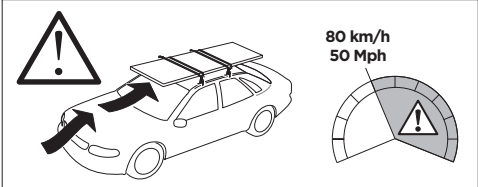

ISO 11154-E