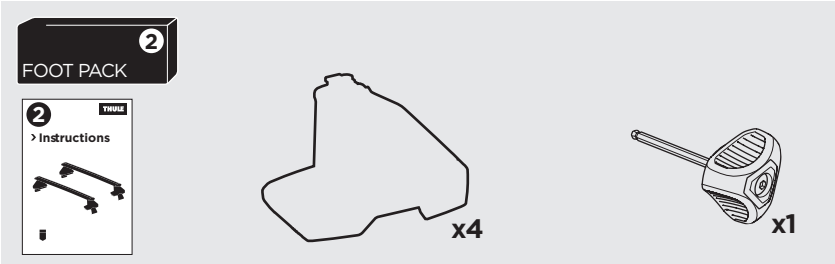

## Kit 145345

ORA Funky Cat, 5-dr Hatchback, 22-  
ORA Good Cat, 5-dr Hatchback, 21-

ISO 11154-E

THULE WingBar Evo	THULE WingBar Edge	THULE WingBar	THULE SquareBar Evo	Evo X (scale)	Edge X (scale)
ORA Funky Cat, 5-dr Hatchback, 22-				40	Q
ORA Good Cat, 5-dr Hatchback, 21-				40	Q

THULE ProBar Evo	THULE SlideBar Evo	X (mm/inch)
ORA Funky Cat, 5-dr Hatchback, 22-		1051 mm / 41 3/8"
ORA Good Cat, 5-dr Hatchback, 21-		1051 mm / 41 3/8"

THULE WingBar Evo	THULE WingBar Edge	THULE WingBar	THULE SquareBar Evo	Evo Y (scale)	Edge Y (scale)
ORA Funky Cat, 5-dr Hatchback, 22-				38	C
ORA Good Cat, 5-dr Hatchback, 21-				38	C

THULE ProBar Evo	THULE SlideBar Evo	Y (mm/inch)
ORA Funky Cat, 5-dr Hatchback, 22-		1031 mm / 40 5/8"
ORA Good Cat, 5-dr Hatchback, 21-		1031 mm / 40 5/8"

	W (mm/inch)	Z (mm/inch)
ORA Funky Cat, 5-dr Hatchback, 22-	650 mm / 25 5/8"	355 mm / 14"
ORA Good Cat, 5-dr Hatchback, 21-	650 mm / 25 5/8"	355 mm / 14"