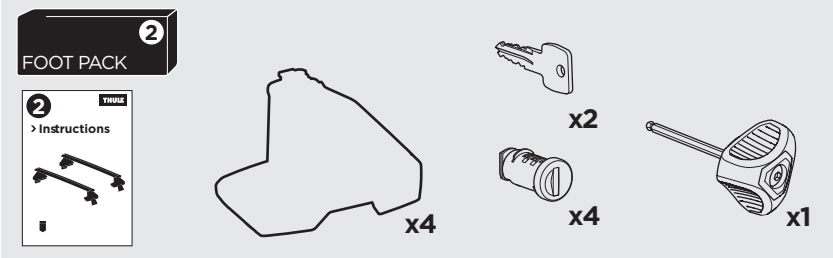

1

Kit 5122

OPEL Grandland X, 5-dr SUV, 18-
VAUXHALL Grandland X, 5-dr SUV, 18-

ISO 11154-E

THULE WingBar Evo	THULE WingBar Edge	THULE WingBar	THULE SquareBar	Evo X (scale)	Edge X (scale)
OPEL Grandland X, 5-dr SUV, 18-				45,5	F
VAUXHALL Grandland X, 5-dr SUV, 18-				45,5	F

THULE ProBar	THULE SlideBar	X (mm/inch)		
OPEL Grandland X, 5-dr SUV, 18-		1106 mm / 43 1/2"		
VAUXHALL Grandland X, 5-dr SUV, 18-		1106 mm / 43 1/2"		

THULE WingBar Evo	THULE WingBar Edge	THULE WingBar	THULE SquareBar	Evo Y (scale)	Edge Y (scale)
OPEL Grandland X, 5-dr SUV, 18-				41	O
VAUXHALL Grandland X, 5-dr SUV, 18-				41	O

THULE ProBar	THULE SlideBar	Y (mm/inch)		
OPEL Grandland X, 5-dr SUV, 18-		1061 mm / 41 3/4"		
VAUXHALL Grandland X, 5-dr SUV, 18-		1061 mm / 41 3/4"		

	W (mm/inch)	Z (mm/inch)
OPEL Grandland X, 5-dr SUV, 18-	720 mm / 28 3/8"	264 mm / 10 3/8"
VAUXHALL Grandland X, 5-dr SUV, 18-	720 mm / 28 3/8"	264 mm / 10 3/8"