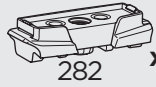

+ 7 kg
15,4 lbs = Max: 100 kg
/ 220 lbs

+ 10,5 kg
21,1 lbs = Max: 150 kg
/ 330 lbs

Max 130 km/h
80 Mph

80 km/h
50 Mph

ISO 11154-E

Bring your life
thule.com

5562746001

This kit is only for vehicles with fixpoint mounting.

8 Nm

This kit is only for vehicles with fixpoint mounting.

x2

x1

x1

i

1

A