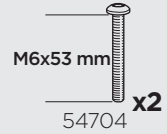

This kit is only for vehicles with fixpoint mounting.

x2