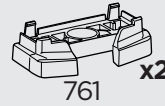

8 Nm

This kit is only for vehicles with fixpoint mounting.

x2

x1

x1

i

1

A

B

i

2

M6x53 mm

x2

5 mm

8 Nm

3