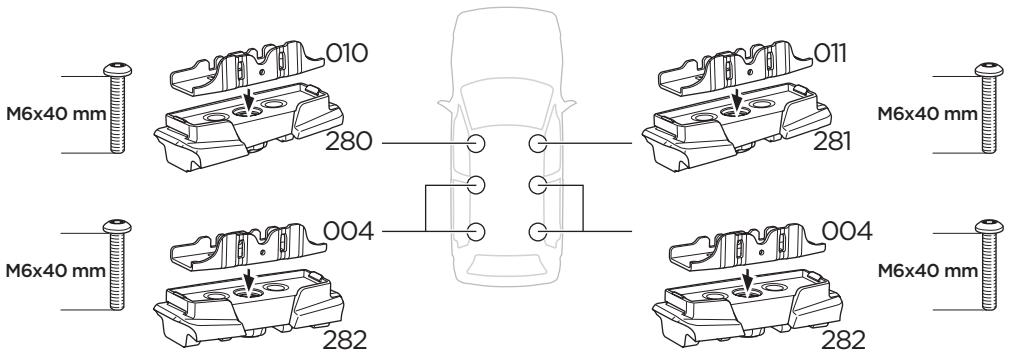

This kit is only for vehicles with fixpoint mounting.

i