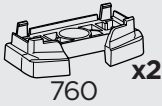

8 Nm

This kit is only for vehicles with fixpoint mounting.

x2

x1

x1

i

1

A

B

i

2

M6x53 mm

x2

5 mm

8 Nm

3