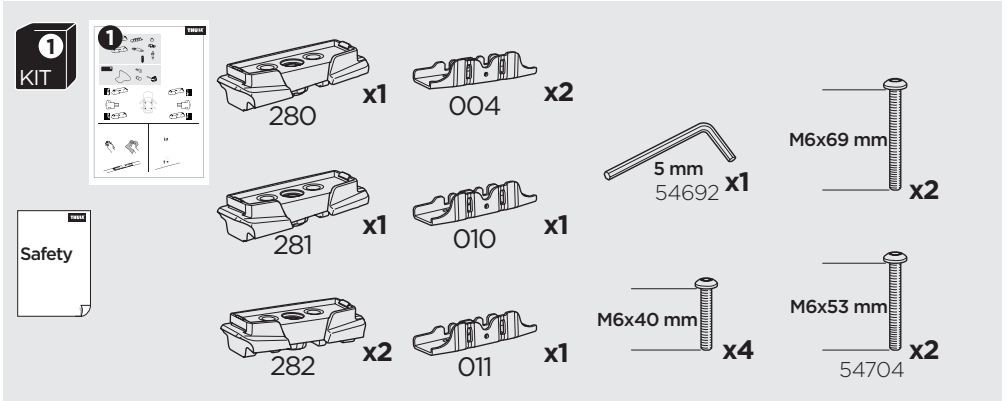

+ 7 kg
15,4 lbs = Max: 100 kg
/ 220 lbs

+ 10,5 kg
21,1 lbs = Max: 150 kg
/ 330 lbs

Max 130 km/h
80 Mph

80 km/h
50 Mph

ISO 11154-E

Bring your life
thule.com

5562746001

This kit is only for vehicles with fixpoint mounting.