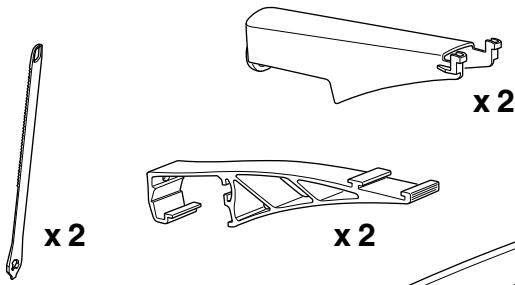

## Bike adapter EuroClassic 9281

For EuroClassic G5 908/909

and EuroClassic G6 LED 928/929

928100

**THULE**<sup>®</sup>  
SWEDEN

key x2

1

2