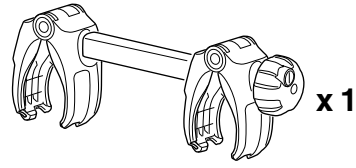

## Bike adapter EuroClassic 9281

For EuroClassic G5 908/909

and EuroClassic G6 LED 928/929

928100

**THULE**<sup>®</sup>  
SWEDEN

key x2

1

2