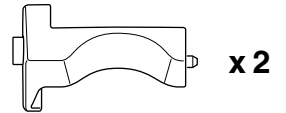

## Bike adapter EuroClassic 9281

For EuroClassic G5 908/909

and EuroClassic G6 LED 928/929

928100

**THULE**<sup>®</sup>  
SWEDEN

key x2

1

2