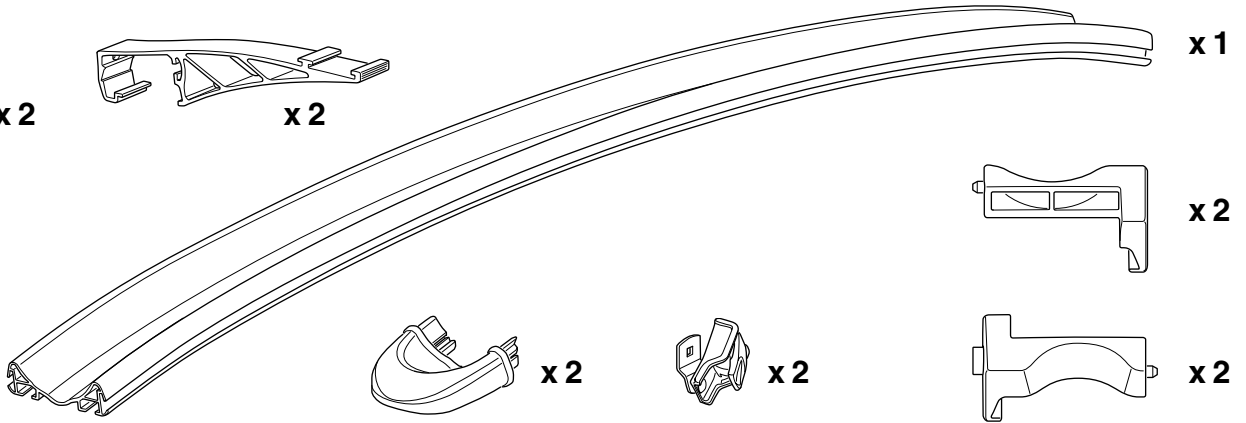

## Bike adapter EuroClassic 9281

For EuroClassic G5 908/909

and EuroClassic G6 LED 928/929

928100

**THULE**<sup>®</sup>  
SWEDEN

key x2

1

2