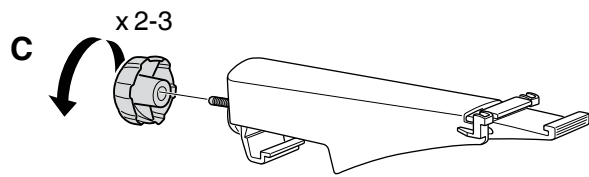

## Bike adapter EuroClassic 9281

For EuroClassic G5 908/909

and EuroClassic G6 LED 928/929

928100

**THULE**<sup>®</sup>  
SWEDEN

key x2

1

2