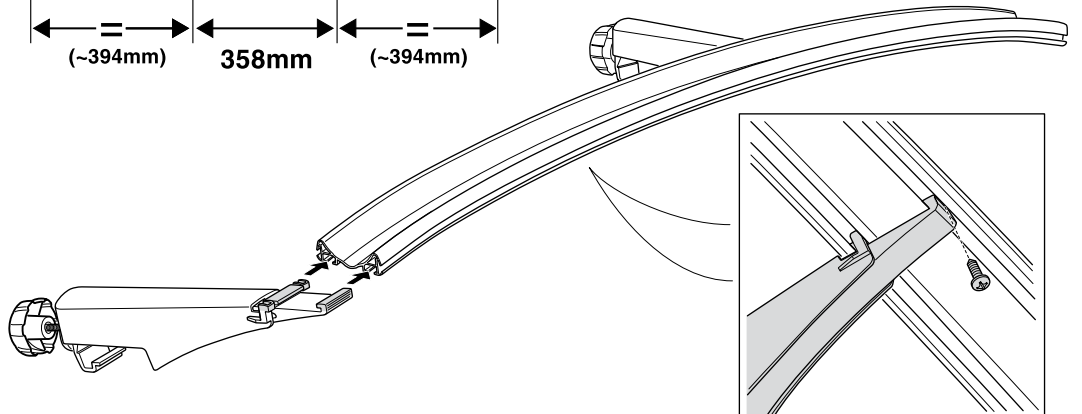

## Bike adapter EuroClassic 9281

For EuroClassic G5 908/909

and EuroClassic G6 LED 928/929

928100

**THULE**<sup>®</sup>  
SWEDEN

key x2

1

2