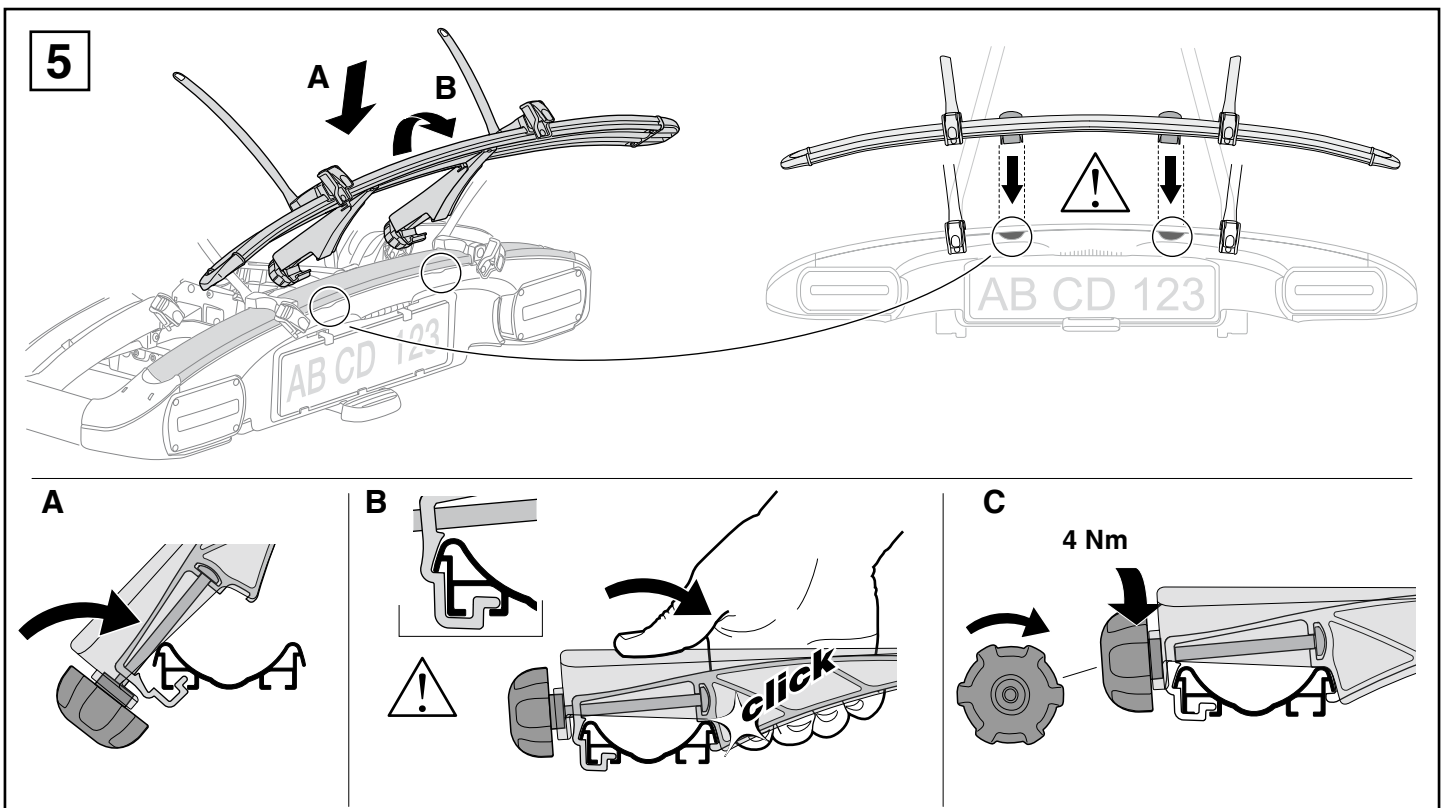

## Bike adapter EuroClassic 9281

For EuroClassic G5 908/909

and EuroClassic G6 LED 928/929

928100

**THULE**<sup>®</sup>  
SWEDEN

key x2

1

2

6

key x1

x1

i

A

B

C

**THULE**<sup>®</sup>  
SWEDEN