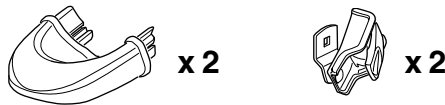

## Bike adapter EuroClassic 9281

For EuroClassic G5 908/909

and EuroClassic G6 LED 928/929

928100

**THULE**<sup>®</sup>  
SWEDEN

key x2

1

2