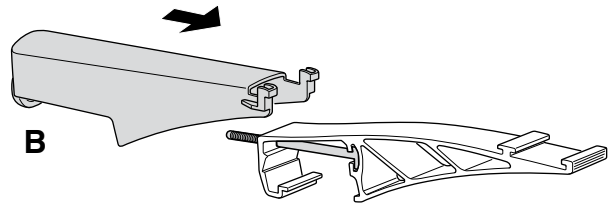

## Bike adapter EuroClassic 9281

For EuroClassic G5 908/909

and EuroClassic G6 LED 928/929

928100

**THULE**<sup>®</sup>  
SWEDEN

key x2

1

2