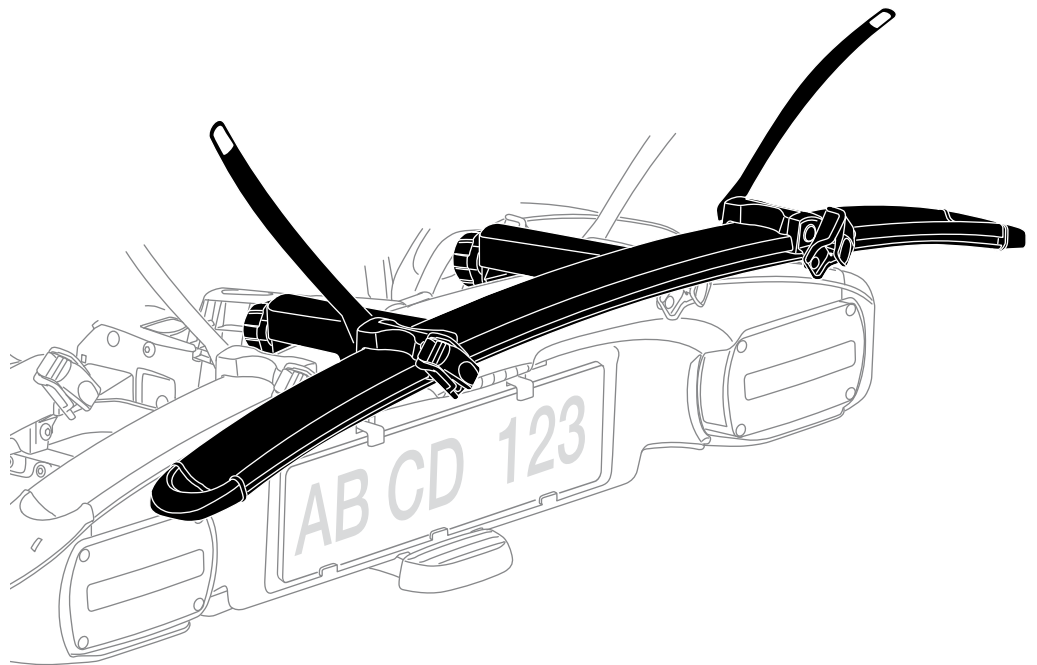

## Bike adapter EuroClassic 9281

For EuroClassic G5 908/909

and EuroClassic G6 LED 928/929

928100

**THULE**<sup>®</sup>  
SWEDEN

key x2

1

2

6

key x1

x1

i

A

B

C

**THULE**<sup>®</sup>  
SWEDEN