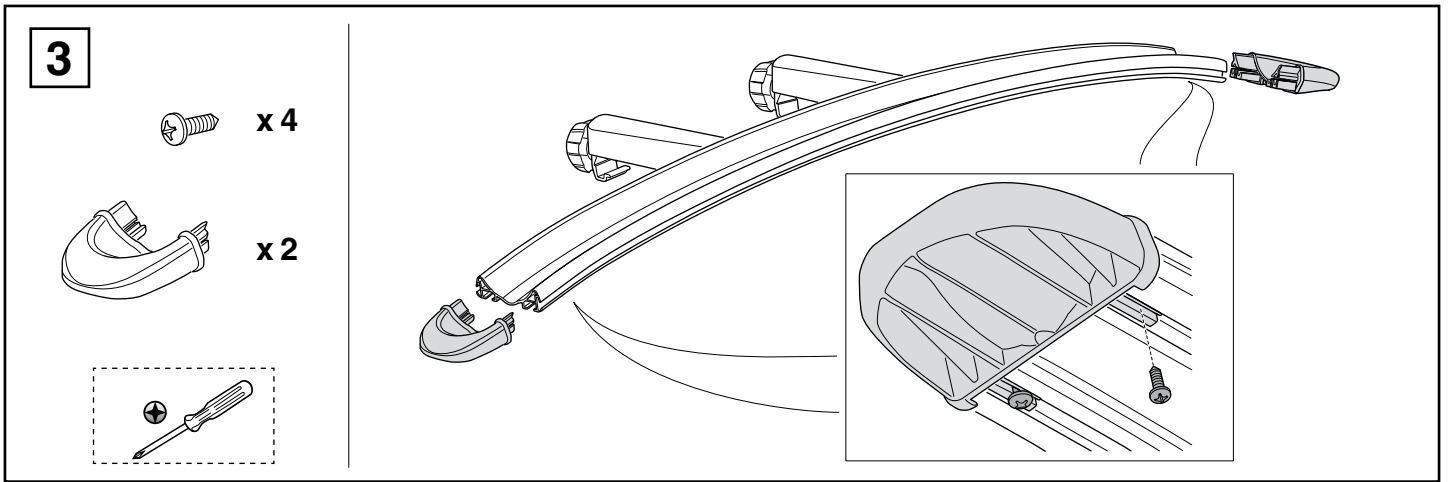

## Bike adapter EuroClassic 9281

For EuroClassic G5 908/909

and EuroClassic G6 LED 928/929

928100

**THULE**<sup>®</sup>  
SWEDEN

key x2

1

2