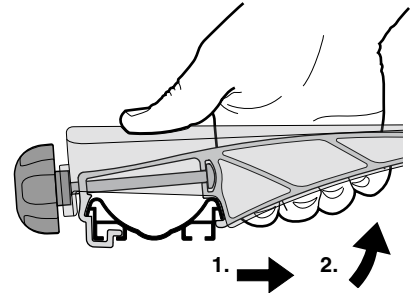

6

key x1

x1

i

A

B

C

THULE®
SWEDEN

Box 69, 330 33 Hillerstorp, SWEDEN
www.thule.com

501-7601-01