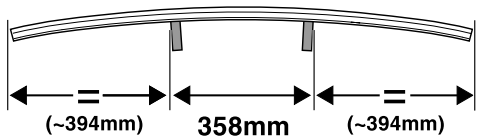

## Bike adapter EuroClassic 9281

For EuroClassic G5 908/909

and EuroClassic G6 LED 928/929

928100

**THULE**<sup>®</sup>  
SWEDEN

key x2

1

2