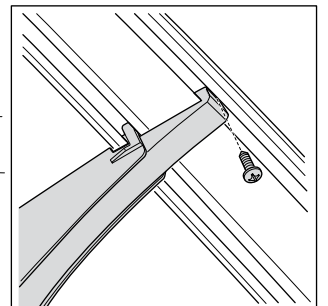

## Bike adapter EuroClassic 9281

For EuroClassic G5 908/909

and EuroClassic G6 LED 928/929

928100

**THULE**<sup>®</sup>  
SWEDEN

key x2

1

2