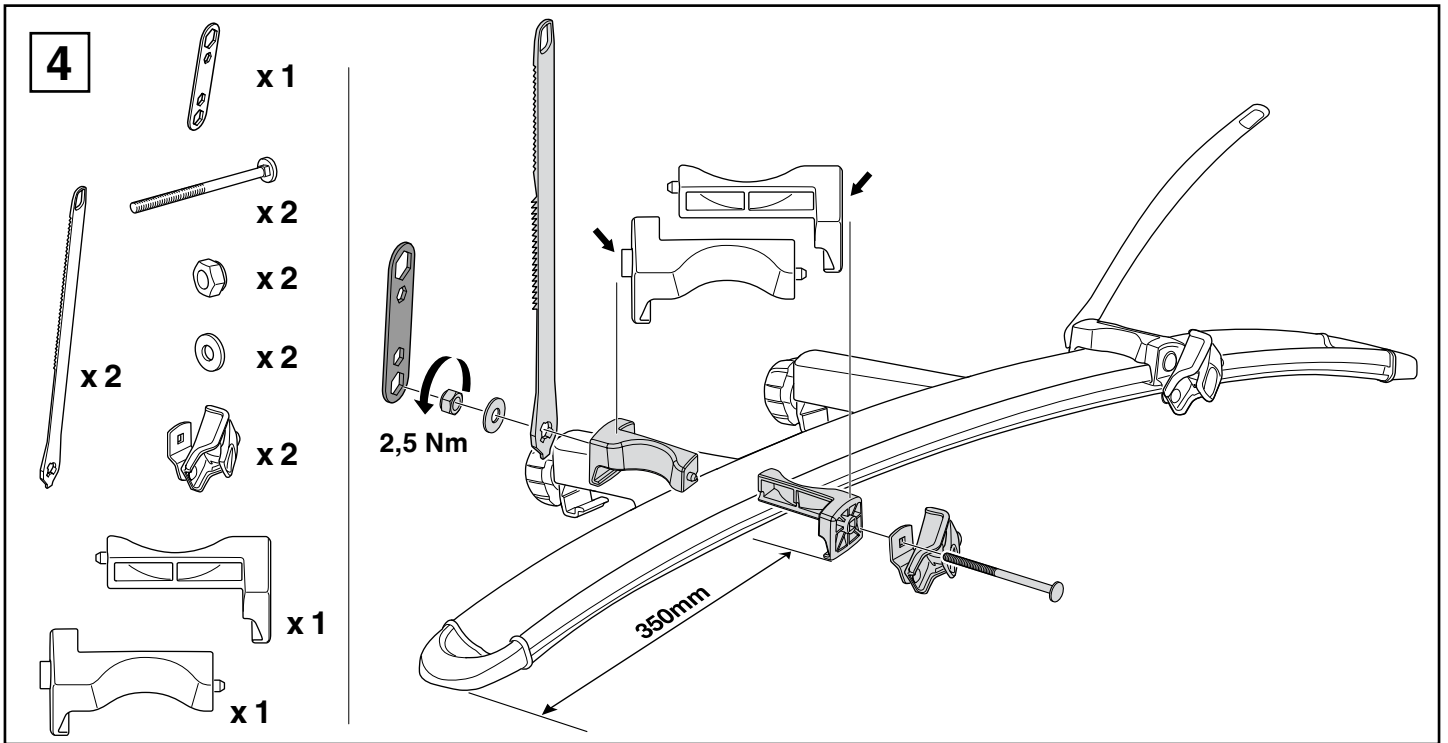

## Bike adapter EuroClassic 9281

For EuroClassic G5 908/909

and EuroClassic G6 LED 928/929

928100

**THULE**<sup>®</sup>  
SWEDEN

key x2

1

2