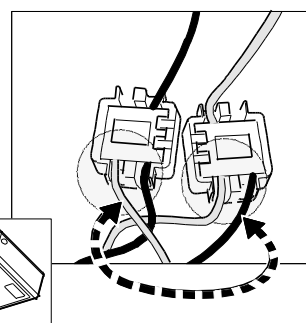

Failure support

CAN-Data Wire

1x max. 5 min.