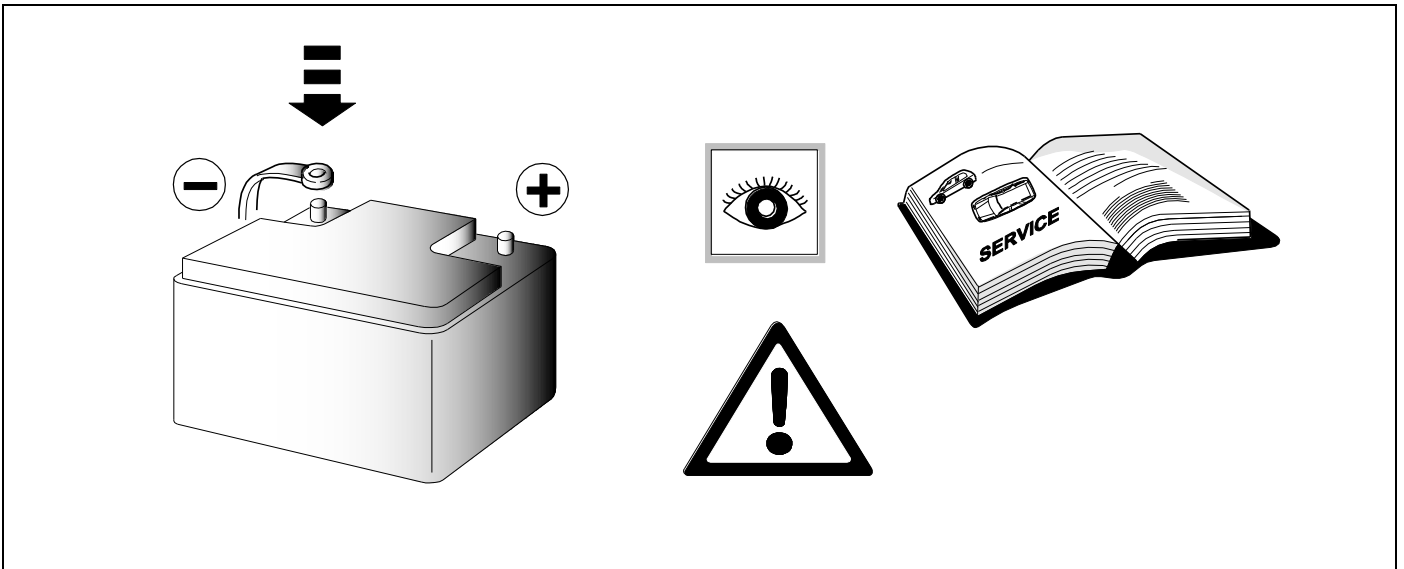

17 OPTIONAL

764139

18

19 CHECK