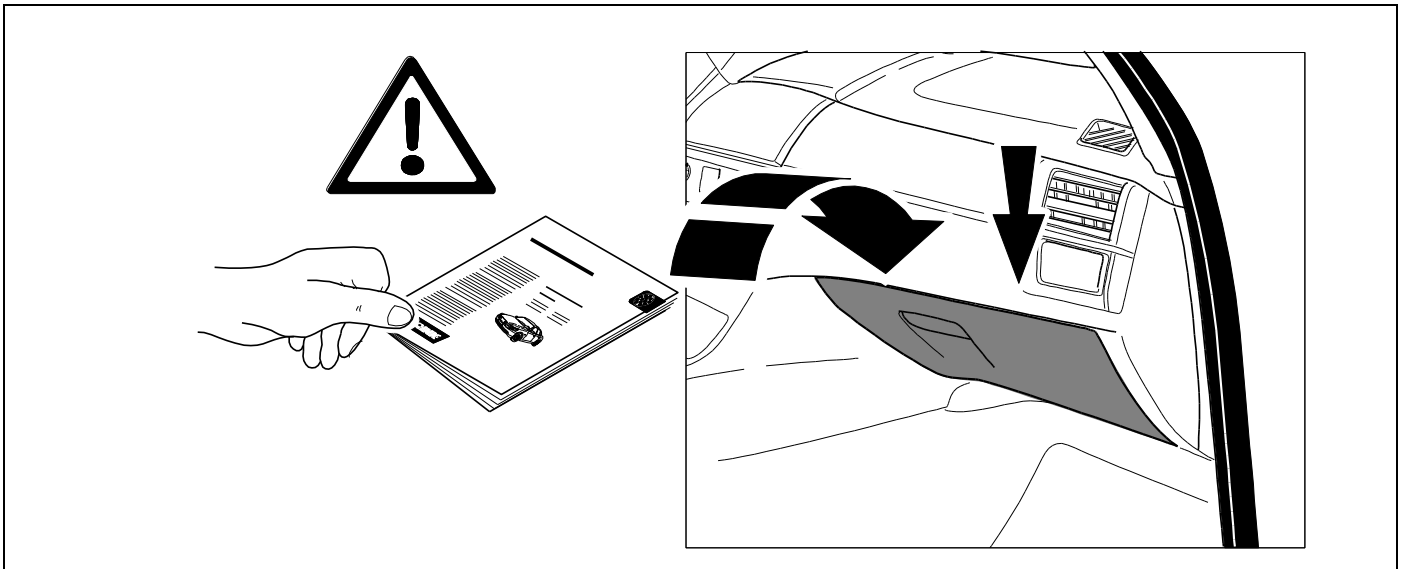

D	Änderungen bezüglich Konstruktion, Ausstattung Farbe sowie Irrtum vorbehalten. Angaben und Abbildungen unverbindlich	PL	Zastrzega się prawo do zmian dot. konstrukcji, wykończenia, kolorystyki oraz pomyłek. Dane i ilustracje niewiążące.
GB	Subject to change in terms of construction, equipment and colour, and may contain errors. The information and illustrations are non-binding.	TR	Tasarım, donanım ve renk bakımından değişiklik yapma hakkı ve hata ve eksiklik mahfuzdur. Veriler ve resimler bağlayıcı değildir.
F	Sous réserve de modifications de la construction, de l'équipement, de la couleur et sous réserve d'erreurs. Les indications et les illustrations sont sans engagement.	H	A szerkezet, a kivitelt és a szín változtatása, valamint a változások joga fenntartva. Az adatok és az ábrák nem kötelező érvényűek.
NL	Wijzigingen met betrekking tot constructie, uitvoering en kleur evenals vergissingen voorbehouden. Gegevens en afbeeldingen zijn niet bindend.	HR	Pravo promjena u svezi konstrukcije, opreme, boje kao i zabune oridžavamo. Podaci i ilustracije su neobavezne.
DK	Ændringer med hensyn til konstruktion, udstyr, farver samt fejl forbeholdes. Oplysninger og illustrationer er uforpligtende.	BUL	Запазени права по отношение на конструкцията, обзавеждането, цвета и грешки. Данните и изображенията не са обвързващи.
N	Ændringer angående konstruksjon, utstyr, farge og feiltagelse forbeholdes. Oplysninger og illustrasjoner uforbindtlig.	RO	Ne rezervăm dreptul unor modificări ale construcției, dotării, culorii și dreptul la erori Datele indicate și imaginile sunt orientative.
S	Med reservation för ändringar vad det gäller konstruktion, utrustning, färg samt för misstag. Uppgifterna och bilderna är inte bindande.	RU	Права на внесение изменений относительно конструкции, оснащения, окраски, а также на ошибки сохраняются. Данные и иллюстрации имеют примерный характер.
FIN	Pidätämme oikeuden rakennetta, varustusta, väriä koskeviin sekä erehdyksestä johtuviin muutoksiin. Tiedot ja kuvat eivät ole sitovia.	LT	Pasilieikama konstrukcijos, įrangos bei reikmenų, spalvos pakeitimų ir klaidų teisė. Duomenys ir iliustracijos neįpareigojantys.
I	Con riserva di modifiche relative a progettazione, dotazione, colore ed errori. Le indicazioni e figure sono fornite senza impegno.	LV	Tiek paturētas tiesības uz konstrukcijas, iekārtu, krāsu izmaiņām, kā arī kļūdīšanās. Dati un attēli bez saistībām.
E	Reservadas las modificaciones respecto a diseño, equipamiento, color, así como error. Indicaciones y figuras sin compromiso.	EST	Konstruktsiooni, varustuse ja võevi osas muudatused ning eksimine lubatud. Andmed ja joonised on mittesiduvad.
P	Reservamos o direito de alterações relativamente ao desenho, equipamento, cor, bem como de erro. Os dados e as gravuras não implicam compromisso da nossa parte.	SLO	Zadržana pravica do sprememb glede konstrukcije, opreme, barve ter pomote. Podatki in slike so neobvezne.
GR	Διατηρώνουμε κάθε επιφύλαξη ως προς αλλαγές σε σχέση με κατασκευή, εξοπλισμό, διαρρυθμίση, χρωματισμούς και λάθη παραδρομής.	SK	Zmeny, ktoré sa týkajú konštrukcie, vybavenia, farby, ako aj omyly sú vyhradené. Údaje a zobrazenia sú nezáväzné.
CZ	Změny, týkající se konstrukce, vybavení, barvy, jakož i omyly jsou vyhrazeny. Údaje a vyobrazení jsou nezávazné.