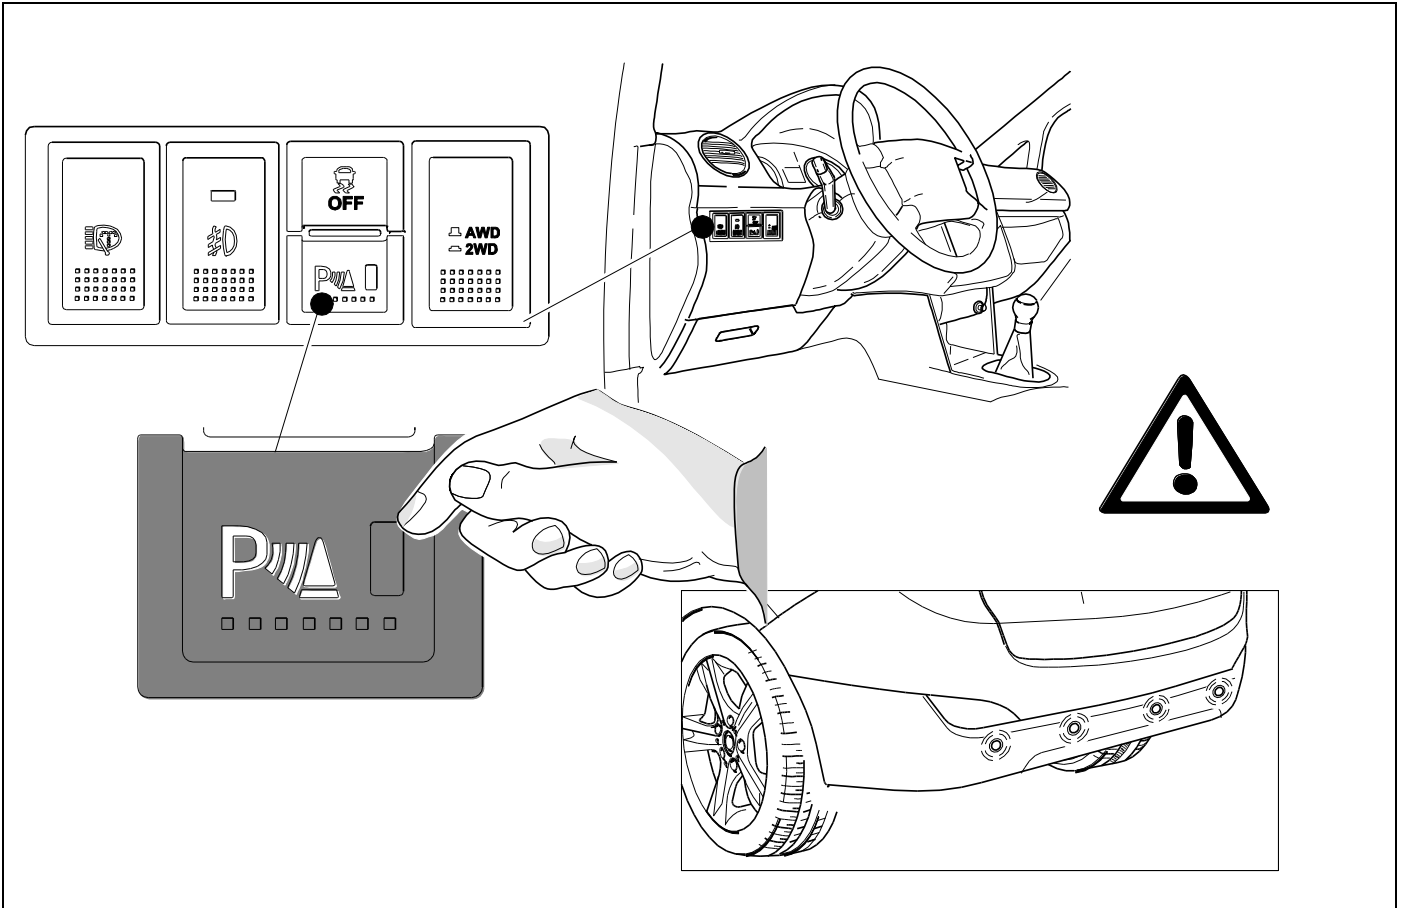

26 INFORMATION