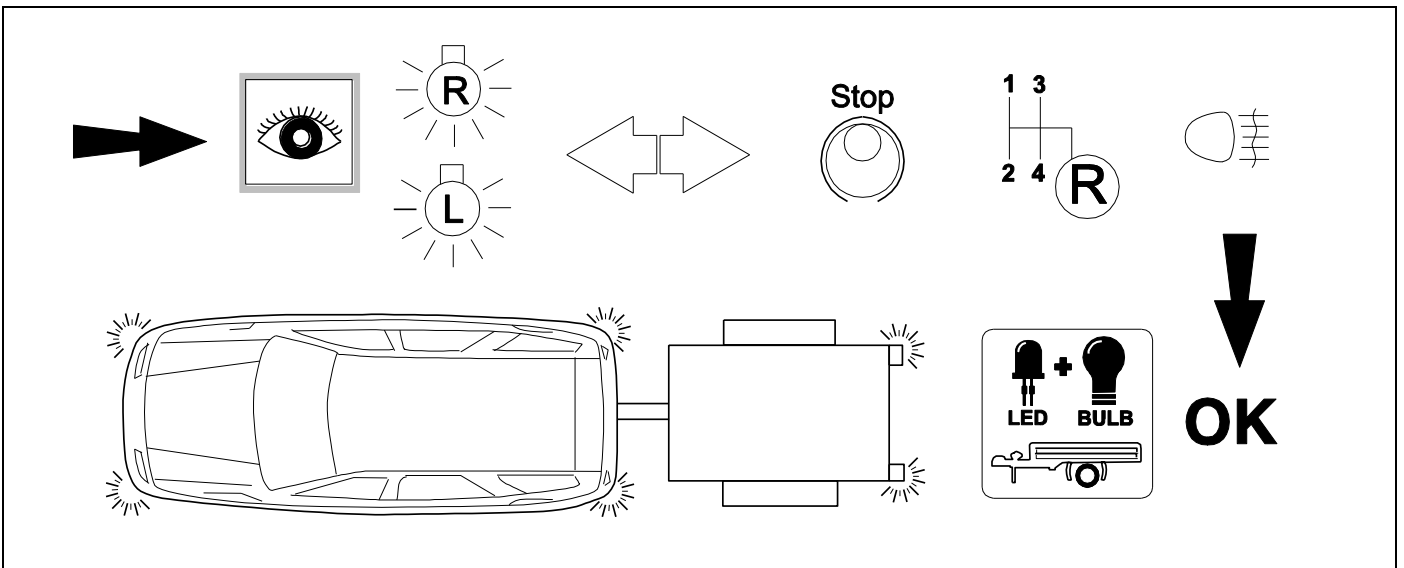

17 OPTIONAL

764139

18

19 CHECK