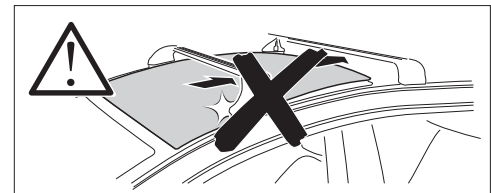

1

Kit 186153

MERCEDES GLC (X254), 5-dr SUV, 23-

ISO 11154-E

This kit is only for vehicles with flush railing.

1 KIT
Safety

O40 x4
123 x4
O40 x4
Spare Part 54201 x4

Max: 75 kg / 165 lbs

Max 130 km/h / 80 Mph

2 FOOT PACK

Instructions

4 Nm x1

80 km/h / 50 Mph

1 KIT + **2 FOOT PACK**

1 Evo Edge

2