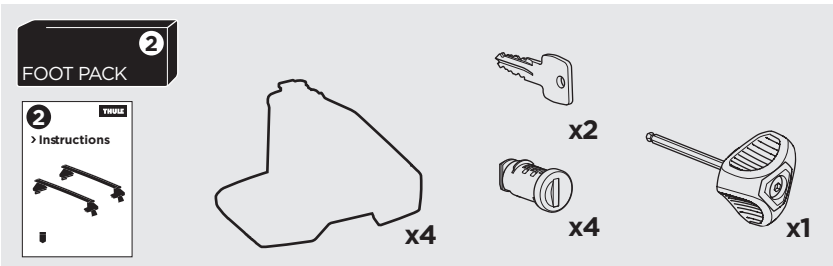

1

Kit 145199

DODGE Ram 1500, 4-dr Crew Cab / Quad Cab, 19-

ISO 11154-E

THULE WingBar Evo	THULE WingBar Edge	THULE WingBar	THULE SquareBar Evo	Evo X (scale)	Edge X (scale)
DODGE Ram 1500, 4-dr Crew Cab / Quad Cab, 19-				64	N/A
THULE ProBar Evo	THULE SlideBar Evo				X (mm/inch)
DODGE Ram 1500, 4-dr Crew Cab / Quad Cab, 19-				1291 mm / 50 7/8"	

THULE WingBar Evo	THULE WingBar Edge	THULE WingBar	THULE SquareBar Evo	Evo Y (scale)	Edge Y (scale)
DODGE Ram 1500, 4-dr Crew Cab / Quad Cab, 19-				64	N/A
THULE ProBar Evo	THULE SlideBar Evo				Y (mm/inch)
DODGE Ram 1500, 4-dr Crew Cab / Quad Cab, 19-				1291 mm / 50 7/8"	

	W (mm/inch)	Z (mm/inch)
DODGE Ram 1500, 4-dr Crew Cab / Quad Cab, 19-	735 mm / 28 7/8"	250 mm / 9 7/8"