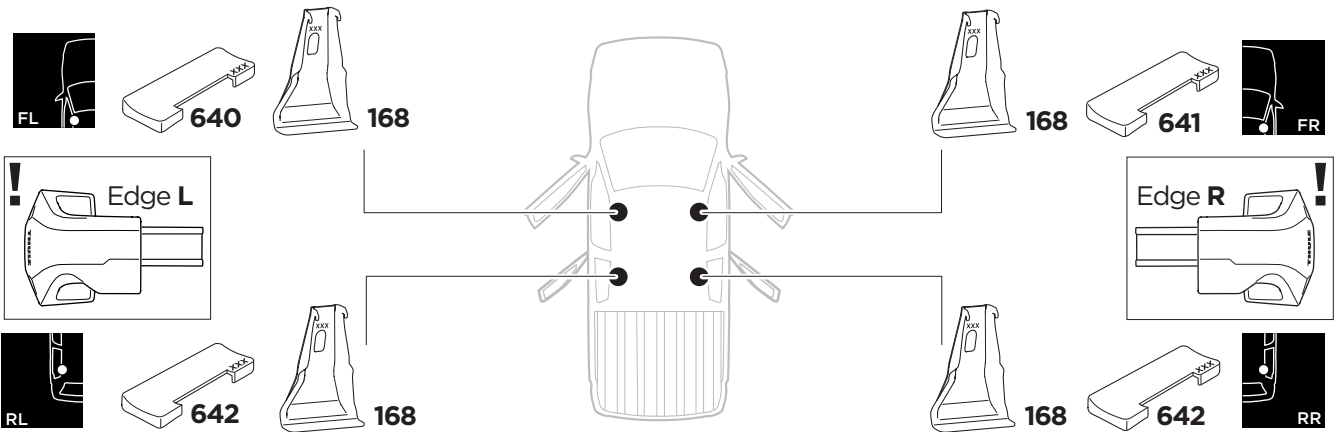

1

Kit 145199

DODGE Ram 1500, 4-dr Crew Cab / Quad Cab, 19-

ISO 11154-E

THULE WingBar Evo	THULE WingBar Edge	THULE WingBar	THULE SquareBar Evo	Evo X (scale)	Edge X (scale)
DODGE Ram 1500, 4-dr Crew Cab / Quad Cab, 19-				64	N/A
THULE ProBar Evo	THULE SlideBar Evo				X (mm/inch)
DODGE Ram 1500, 4-dr Crew Cab / Quad Cab, 19-				1291 mm / 50 7/8"	

THULE WingBar Evo	THULE WingBar Edge	THULE WingBar	THULE SquareBar Evo	Evo Y (scale)	Edge Y (scale)
DODGE Ram 1500, 4-dr Crew Cab / Quad Cab, 19-				64	N/A
THULE ProBar Evo	THULE SlideBar Evo				Y (mm/inch)
DODGE Ram 1500, 4-dr Crew Cab / Quad Cab, 19-				1291 mm / 50 7/8"	

	W (mm/inch)	Z (mm/inch)
DODGE Ram 1500, 4-dr Crew Cab / Quad Cab, 19-	735 mm / 28 7/8"	250 mm / 9 7/8"