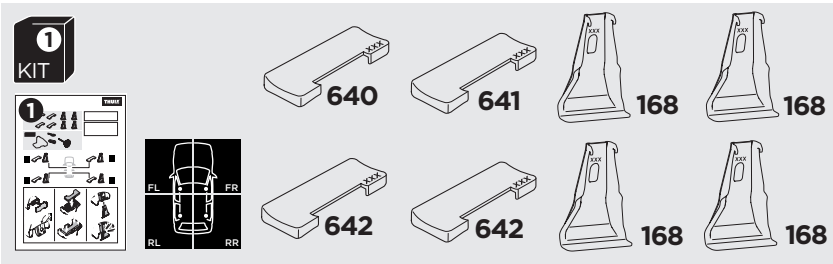

1

Kit 145199

DODGE Ram 1500, 4-dr Crew Cab / Quad Cab, 19-

ISO 11154-E

THULE WingBar Evo	THULE WingBar Edge	THULE WingBar	THULE SquareBar Evo	Evo X (scale)	Edge X (scale)
DODGE Ram 1500, 4-dr Crew Cab / Quad Cab, 19-				64	N/A
THULE ProBar Evo	THULE SlideBar Evo				X (mm/inch)
DODGE Ram 1500, 4-dr Crew Cab / Quad Cab, 19-				1291 mm / 50 7/8"	

THULE WingBar Evo	THULE WingBar Edge	THULE WingBar	THULE SquareBar Evo	Evo Y (scale)	Edge Y (scale)
DODGE Ram 1500, 4-dr Crew Cab / Quad Cab, 19-				64	N/A
THULE ProBar Evo	THULE SlideBar Evo				Y (mm/inch)
DODGE Ram 1500, 4-dr Crew Cab / Quad Cab, 19-				1291 mm / 50 7/8"	

	W (mm/inch)	Z (mm/inch)
DODGE Ram 1500, 4-dr Crew Cab / Quad Cab, 19-	735 mm / 28 7/8"	250 mm / 9 7/8"