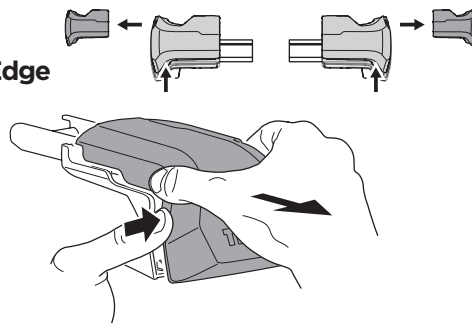

## Kit 186011

CITROËN C4 Grand Picasso, 5-dr MPV, 14-  
CITROËN Grand C4 Spacetourer, 5-dr MPV, 14-

ISO 11154-E

This kit is only for vehicles with flush railing.

1

Evo

Edge

2