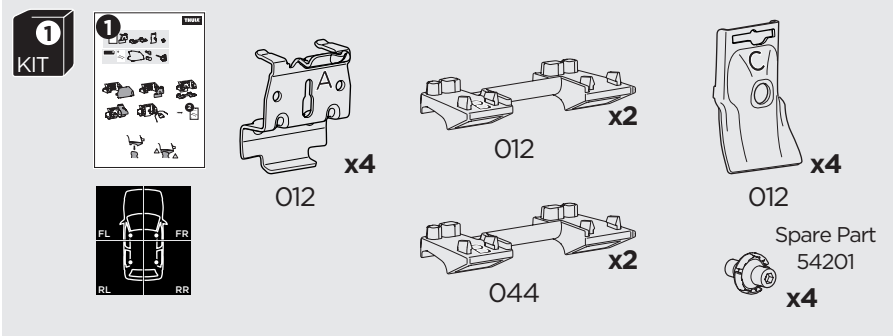

## Kit 186011

CITROËN C4 Grand Picasso, 5-dr MPV, 14-  
CITROËN Grand C4 Spacetourer, 5-dr MPV, 14-

ISO 11154-E

This kit is only for vehicles with flush railing.

1

Evo

Edge

2