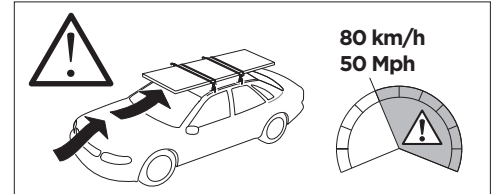

## Kit 186011

CITROËN C4 Grand Picasso, 5-dr MPV, 14-  
CITROËN Grand C4 Spacetourer, 5-dr MPV, 14-

ISO 11154-E

This kit is only for vehicles with flush railing.

1

Evo

Edge

2