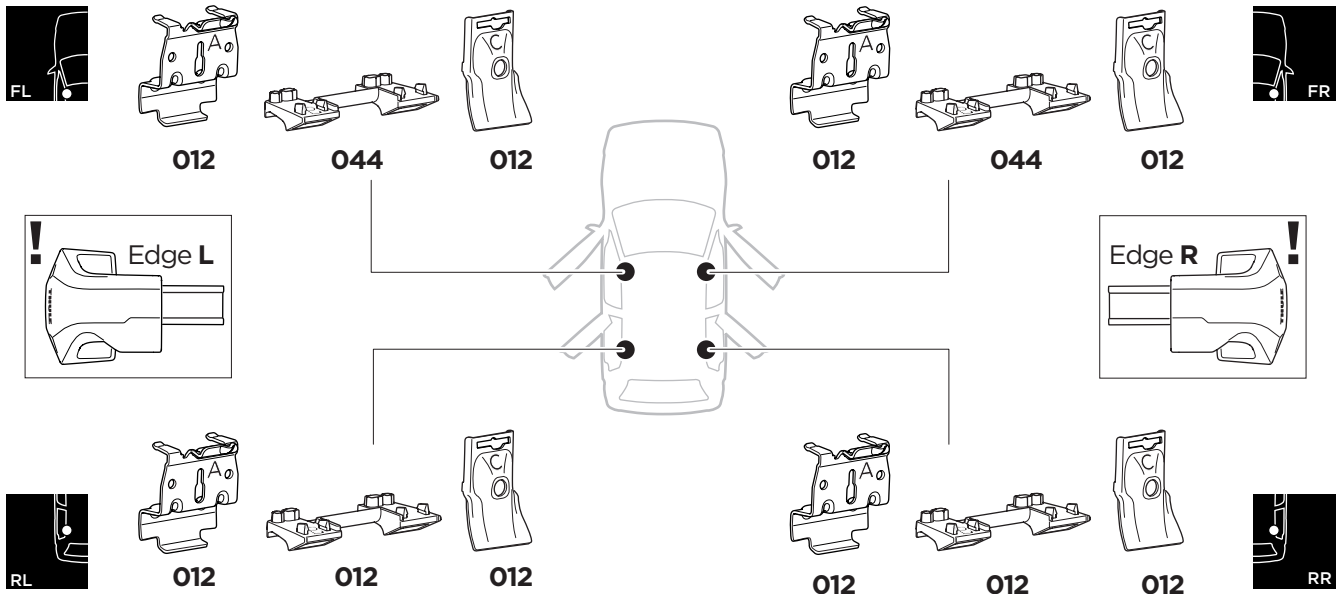

## Kit 186011

CITROËN C4 Grand Picasso, 5-dr MPV, 14-  
CITROËN Grand C4 Spacetourer, 5-dr MPV, 14-

ISO 11154-E

This kit is only for vehicles with flush railing.

1

Evo

Edge

2