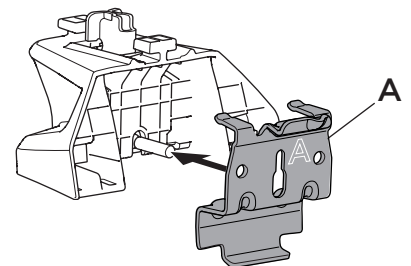

## Kit 186011

CITROËN C4 Grand Picasso, 5-dr MPV, 14-  
CITROËN Grand C4 Spacetourer, 5-dr MPV, 14-

ISO 11154-E

This kit is only for vehicles with flush railing.

1

Evo

Edge

2