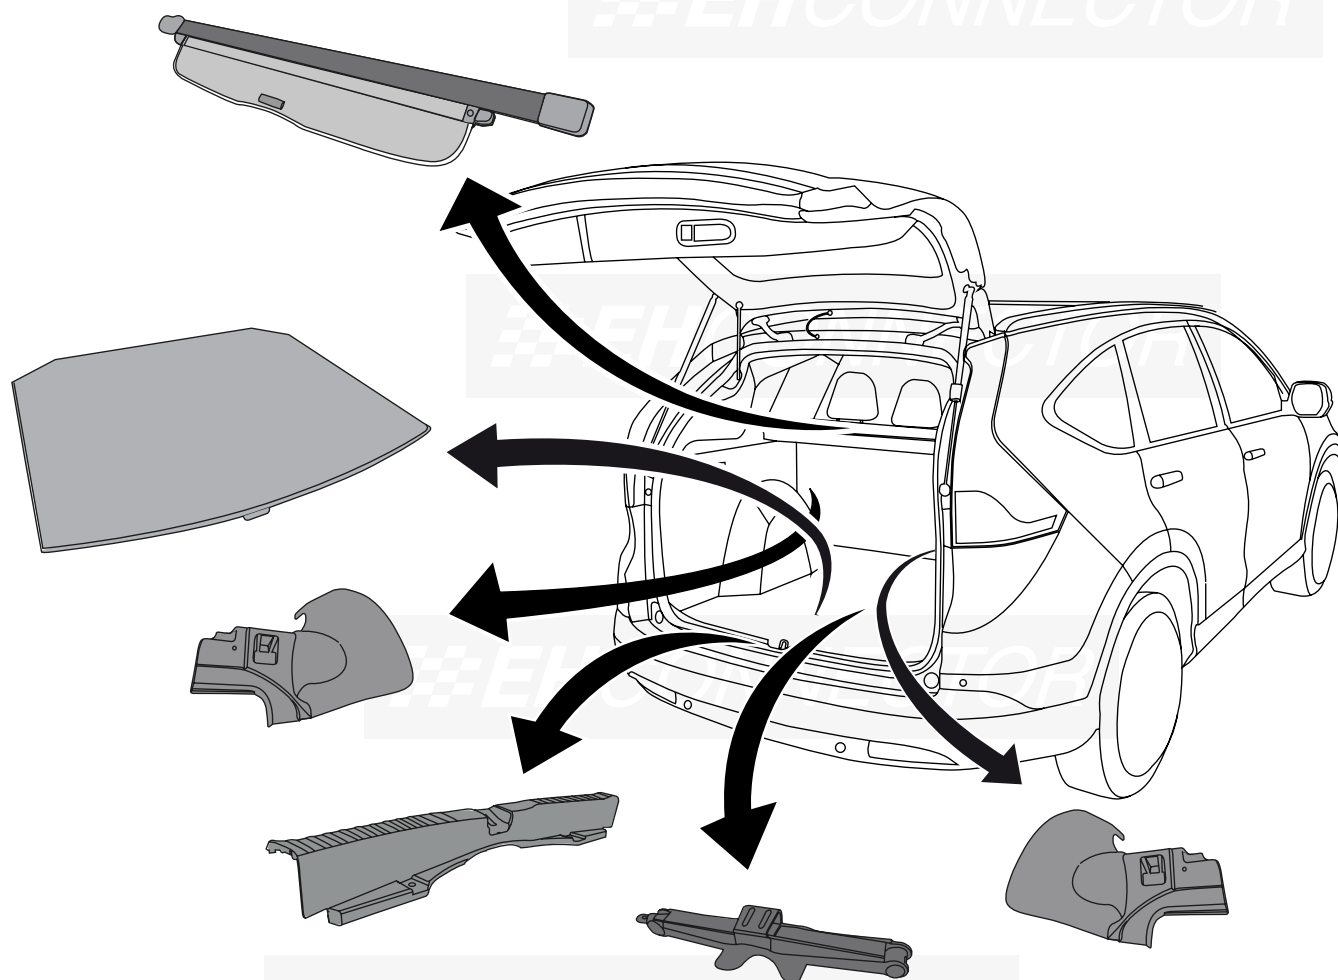

1

EHCONNECTOR

EHCONNECTOR