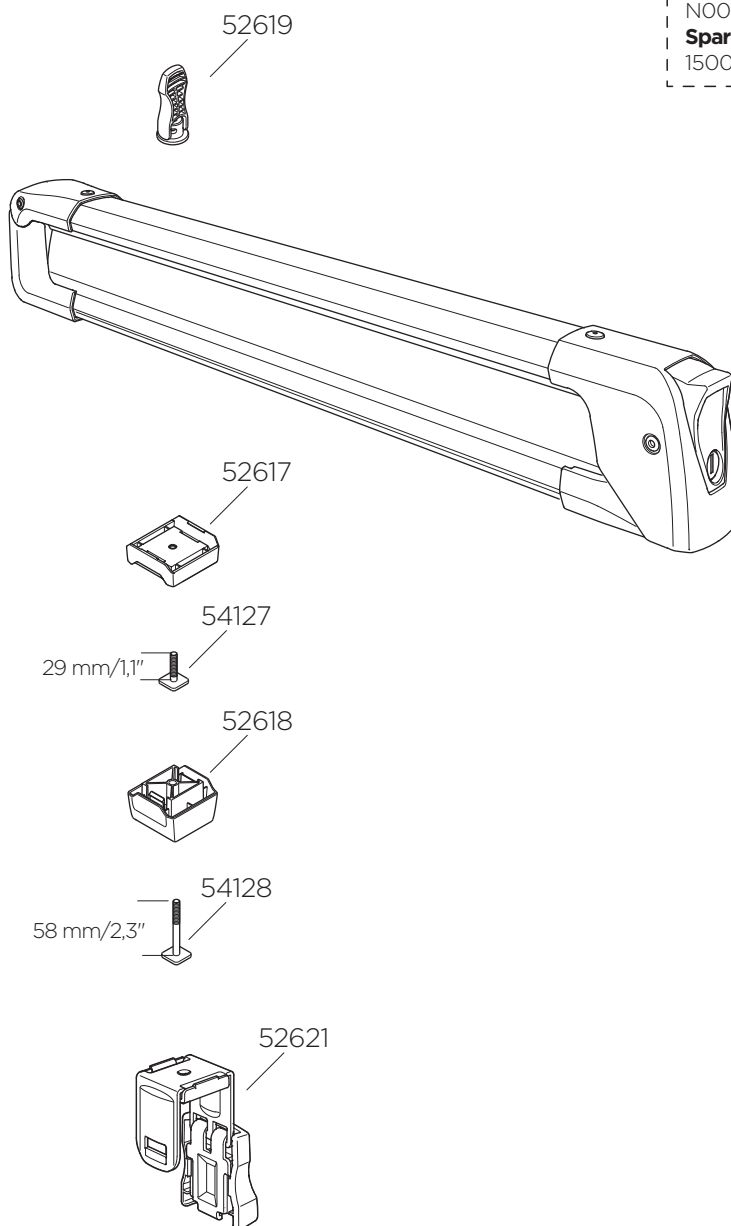

# Thule SnowPack

7322, 7324, 7326

**THULE**  
SWEDEN

Key+Lock  
= N....  
**No**  
N001-N200  
**Sparepart No**  
1500001001 - 1500001200

Key  
**No**  
N001-N200  
**Sparepart No**  
1500002001 - 1500002200

**i**  
Thule WingBar Evo  
54127  
29 mm/1,1"  
54128  
58 mm/2,3"

» PART OF THULE GROUP