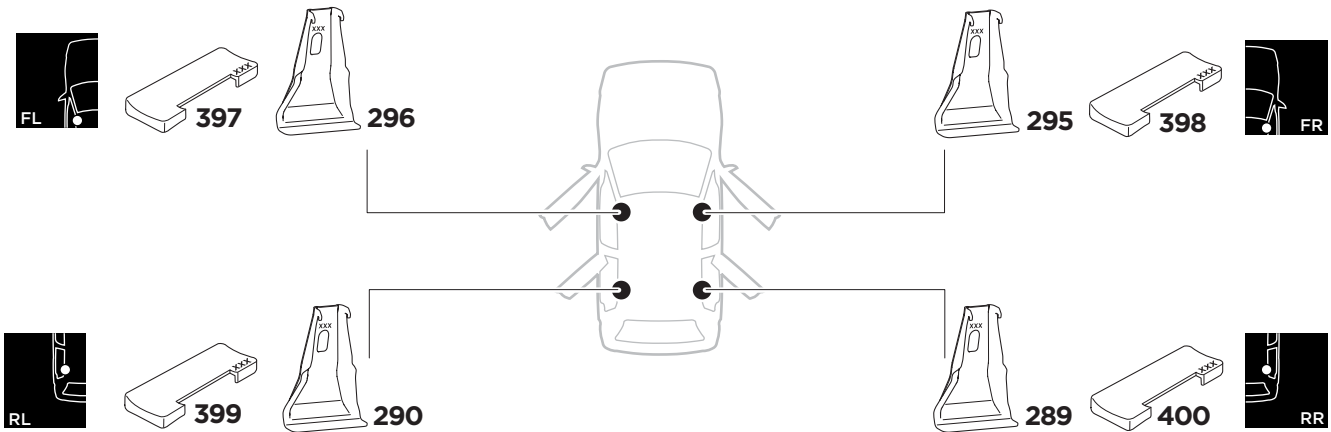

1

Kit 5114

AUDI A5 Sportback, 5-dr Hatchback, 09-16

ISO 11154-E

1 KIT + FOOT PACK **2**

2

3

THULE WingBar Evo	THULE WingBar Edge	THULE WingBar	THULE SquareBar	Evo X (scale)	Edge X (scale)
AUDI A5 Sportback, 5-dr Hatchback, 09-16				42,5	L

THULE ProBar	THULE SlideBar	X (mm/inch)		
AUDI A5 Sportback, 5-dr Hatchback, 09-16		1076 mm / 42 3/8"		

THULE WingBar Evo	THULE WingBar Edge	THULE WingBar	THULE SquareBar	Evo Y (scale)	Edge Y (scale)
AUDI A5 Sportback, 5-dr Hatchback, 09-16				39,5	R

THULE ProBar	THULE SlideBar	Y (mm/inch)		
AUDI A5 Sportback, 5-dr Hatchback, 09-16		1046 mm / 41 1/8"		

	W (mm/inch)	Z (mm/inch)
AUDI A5 Sportback, 5-dr Hatchback, 09-16	710 mm / 28"	125 mm / 4 7/8"

i