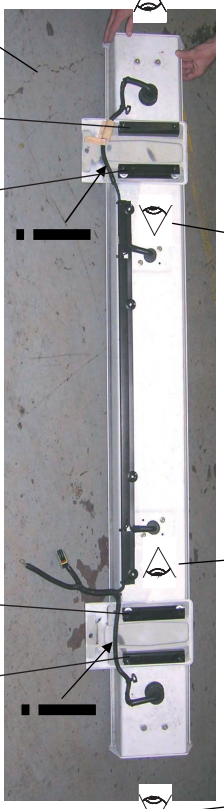

JUMPER + BOXER + DUCATO
2006 →

Type: 9070819

(A)		8x M8x30 cl. 10.9
(B)		4x M10x35 cl. 10.9
(C)		2x M16x55 cl. 8.8
(D)		8x M8 cl. 10.9
(E)		4x M10 cl. 10.9
(F)		2x M16 cl. 8.8

Ⓜ 4x M10X35
Ⓜ 4x M10

2x M10X45
2x M10

Ⓜ 8x M18X30

Ⓜ 8x M8