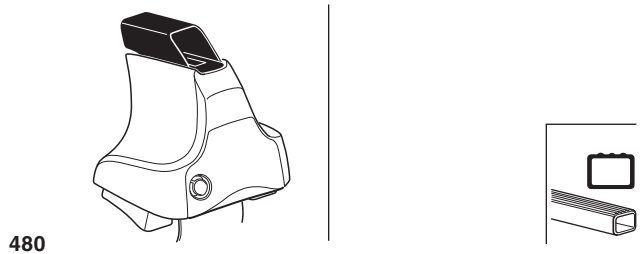

Kit 1278

FORD Fiesta, 5-dr Hatchback, 02-05, 06-08