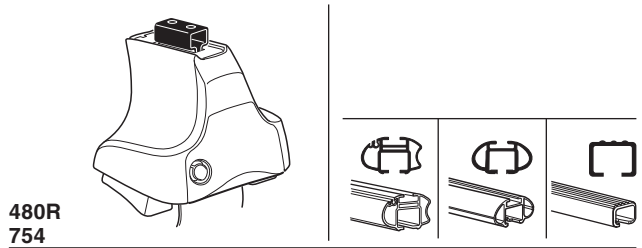

Kit 1278

FORD Fiesta, 5-dr Hatchback, 02-05, 06-08