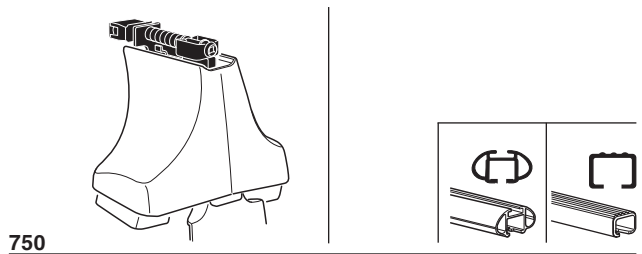

Kit 1278

FORD Fiesta, 5-dr Hatchback, 02-05, 06-08