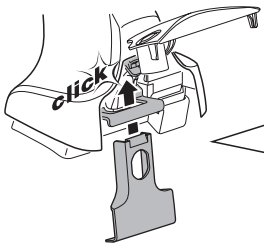

4

FORD Fiesta, 5-dr Hatchback, 02-05, 06-08