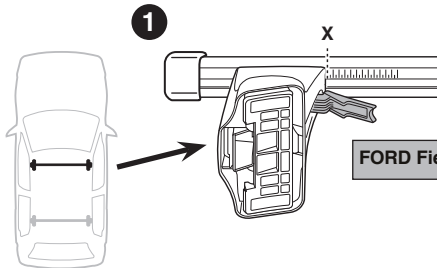

1

2

FORD Fiesta, 5-dr Hatchback, 02-05, 06-08

X

30