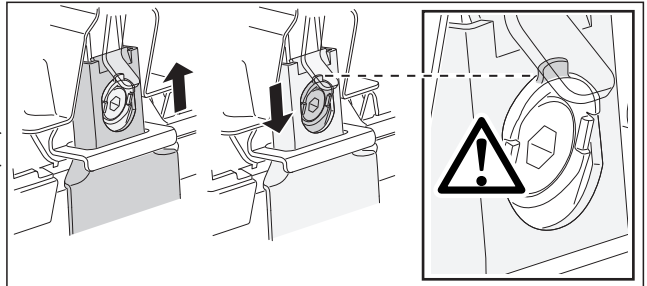

4

FORD Fiesta, 5-dr Hatchback, 02-05, 06-08