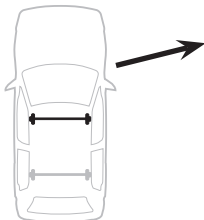

480R

480

1

2

FORD Fiesta, 5-dr Hatchback, 02-05, 06-08

X inch

X mm

37 1/2"

951 mm

1

2

FORD Fiesta, 5-dr Hatchback, 02-05, 06-08

Y inch

Y mm

38 3/8"

976 mm