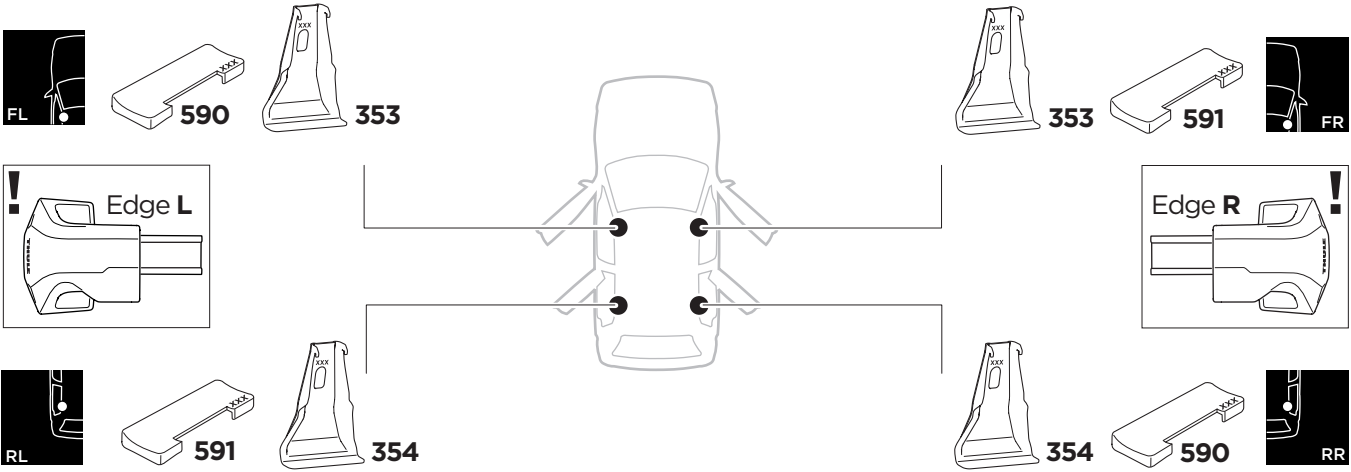

# 1

## Kit 145169

NISSAN Micra (K13), 5-dr Hatchback, 10-16  
 NISSAN March (K13), 5-dr Hatchback, 10-16

ISO 11154-E

THULE WingBar Evo	THULE WingBar Edge	THULE WingBar	THULE SquareBar Evo	Evo X (scale)	Edge X (scale)
NISSAN Micra (K13), 5-dr Hatchback, 10-16				23	0
NISSAN March (K13), 5-dr Hatchback, 10-16				23	0

THULE ProBar Evo	THULE SlideBar Evo	X (mm/inch)
NISSAN Micra (K13), 5-dr Hatchback, 10-16		881 mm / 34 5/8"
NISSAN March (K13), 5-dr Hatchback, 10-16		881 mm / 34 5/8"

THULE WingBar Evo	THULE WingBar Edge	THULE WingBar	THULE SquareBar Evo	Evo Y (scale)	Edge Y (scale)
NISSAN Micra (K13), 5-dr Hatchback, 10-16				20	C
NISSAN March (K13), 5-dr Hatchback, 10-16				20	C

THULE ProBar Evo	THULE SlideBar Evo	Y (mm/inch)
NISSAN Micra (K13), 5-dr Hatchback, 10-16		851 mm / 33 1/2"
NISSAN March (K13), 5-dr Hatchback, 10-16		851 mm / 33 1/2"

	W (mm/inch)	Z (mm/inch)
NISSAN Micra (K13), 5-dr Hatchback, 10-16	650 mm / 25 5/8"	295 mm / 11 5/8"
NISSAN March (K13), 5-dr Hatchback, 10-16	650 mm / 25 5/8"	295 mm / 11 5/8"