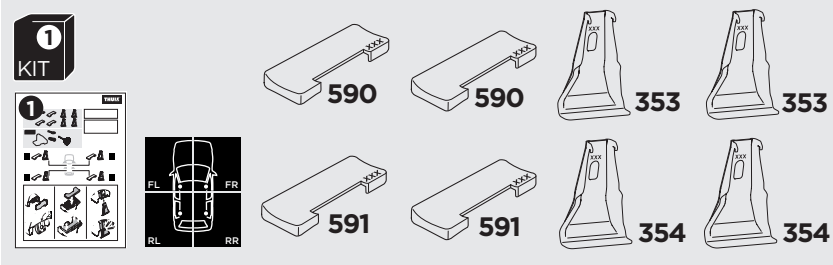

## Kit 145169

NISSAN Micra (K13), 5-dr Hatchback, 10-16  
 NISSAN March (K13), 5-dr Hatchback, 10-16

ISO 11154-E

THULE WingBar Evo	THULE WingBar Edge	THULE WingBar	THULE SquareBar Evo	Evo X (scale)	Edge X (scale)
NISSAN Micra (K13), 5-dr Hatchback, 10-16				23	0
NISSAN March (K13), 5-dr Hatchback, 10-16				23	0

THULE ProBar Evo	THULE SlideBar Evo	X (mm/inch)
NISSAN Micra (K13), 5-dr Hatchback, 10-16		881 mm / 34 5/8"
NISSAN March (K13), 5-dr Hatchback, 10-16		881 mm / 34 5/8"

THULE WingBar Evo	THULE WingBar Edge	THULE WingBar	THULE SquareBar Evo	Evo Y (scale)	Edge Y (scale)
NISSAN Micra (K13), 5-dr Hatchback, 10-16				20	C
NISSAN March (K13), 5-dr Hatchback, 10-16				20	C

THULE ProBar Evo	THULE SlideBar Evo	Y (mm/inch)
NISSAN Micra (K13), 5-dr Hatchback, 10-16		851 mm / 33 1/2"
NISSAN March (K13), 5-dr Hatchback, 10-16		851 mm / 33 1/2"

	W (mm/inch)	Z (mm/inch)
NISSAN Micra (K13), 5-dr Hatchback, 10-16	650 mm / 25 5/8"	295 mm / 11 5/8"
NISSAN March (K13), 5-dr Hatchback, 10-16	650 mm / 25 5/8"	295 mm / 11 5/8"