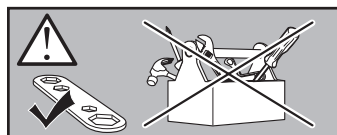

This kit is only for vehicles with fixpoint mounting.

	+		6 kg 13 lbs	=	<b>Max.</b> 100 kg / 220 lbs
	+		9 kg 20 lbs	=	<b>Max.</b> 150 kg / 330 lbs
	+		12 kg 26 lbs	=	<b>Max.</b> 200 kg / 440 lbs

ISO 11154-E