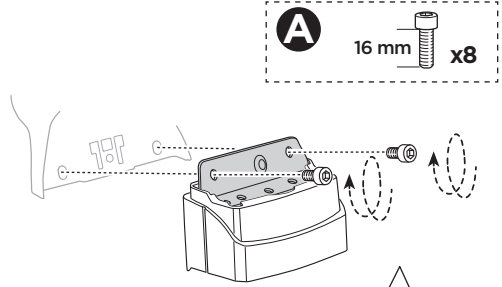

2

A

B

1. **EN** Only a few turns
   DE Nur wenige Umdrehungen
   FR Quelques tours uniquement
   NL Slechts enkele slagen
   IT Solo qualche giro
   ES Sólo algunas vueltas
   PT Noções básicas
   SV Endast några varv
   DK Kun nogle få omgange
   NE Bare noen få omdreinger
   FI Vain muutama kierros
   ET Ainult mõni pööre
   LV Tikai dažī apgriezieni
   LT Tik keli pasukimai
   PL Wystarczy kilka obrotów
   RU Только несколько оборотов

1. **UK** Лише декілька обертів
   BG Само няколко завъртания
   CS Pouze několik otáček
   SK Len niekoľko otáčok
   SL Le nekaj obratov
   HR/BiH Samo nekoliko okreta
   RO Doar câteva rotiri
   HU Csak néhány fordítás
   EL Μόνο λίγες περιστροφές
   TR Yalnızca birkaç tur

بعض دورات فقط

AR

רק מספר סיבובים

HE

1. **ZH** 仅几圈
   JA 2～3回転のみ
   KO 몇 번만 돌리면 됨
   TH เพียงสองสามรอบ

3

x1