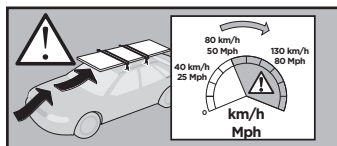

This kit is only for vehicles with fixpoint mounting.

	+		6 kg 13 lbs	=	<b>Max.</b> 100 kg / 220 lbs
	+		9 kg 20 lbs	=	<b>Max.</b> 150 kg / 330 lbs
	+		12 kg 26 lbs	=	<b>Max.</b> 200 kg / 440 lbs

ISO 11154-E