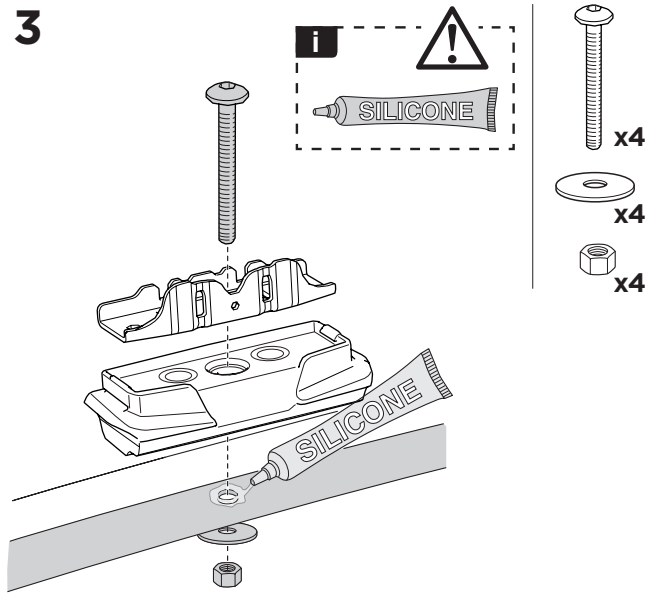

2 MERCEDES
VOLKSWAGEN

FORD

3

4

1

2

**MERCEDES
VOLKSWAGEN**

FORD