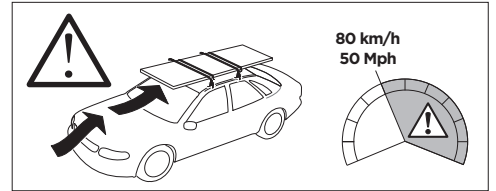

1

Kit 5157

HYUNDAI Accent, 4-dr Sedan, 18-

ISO 11154-E