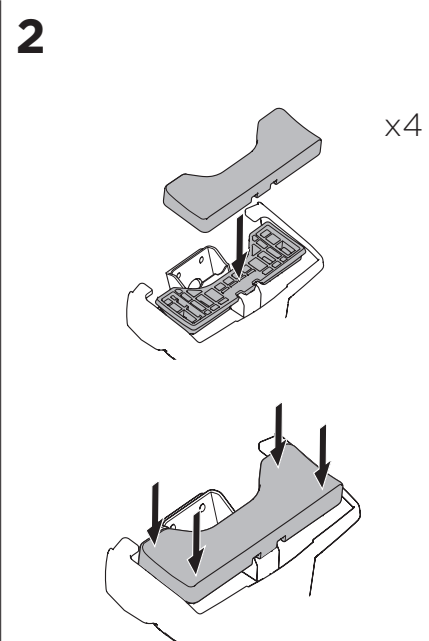

1

Kit 5157

HYUNDAI Accent, 4-dr Sedan, 18-

ISO 11154-E

THULE WingBar Evo	THULE WingBar Edge	THULE WingBar	THULE SquareBar	Evo X (scale)	Edge X (scale)
HYUNDAI Accent, 4-dr Sedan, 18-				36	G

THULE ProBar	THULE SlideBar	X (mm/inch)		
HYUNDAI Accent, 4-dr Sedan, 18-		1011 mm / 39 3/4"		

THULE WingBar Evo	THULE WingBar Edge	THULE WingBar	THULE SquareBar	Evo Y (scale)	Edge Y (scale)
HYUNDAI Accent, 4-dr Sedan, 18-				34,5	J

THULE ProBar	THULE SlideBar	Y (mm/inch)		
HYUNDAI Accent, 4-dr Sedan, 18-		996 mm / 39 1/4"		

	W (mm/inch)	Z (mm/inch)
HYUNDAI Accent, 4-dr Sedan, 18-	625 mm / 24 5/8"	300 mm / 11 3/4"