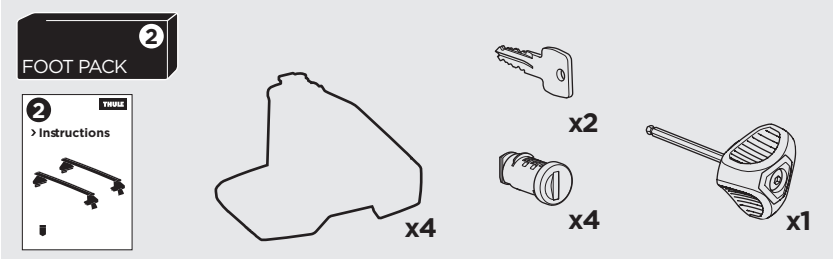

1

Kit 5157

HYUNDAI Accent, 4-dr Sedan, 18-

ISO 11154-E

THULE WingBar Evo	THULE WingBar Edge	THULE WingBar	THULE SquareBar	Evo X (scale)	Edge X (scale)
HYUNDAI Accent, 4-dr Sedan, 18-				36	G

THULE ProBar	THULE SlideBar	X (mm/inch)		
HYUNDAI Accent, 4-dr Sedan, 18-		1011 mm / 39 3/4"		

THULE WingBar Evo	THULE WingBar Edge	THULE WingBar	THULE SquareBar	Evo Y (scale)	Edge Y (scale)
HYUNDAI Accent, 4-dr Sedan, 18-				34,5	J

THULE ProBar	THULE SlideBar	Y (mm/inch)		
HYUNDAI Accent, 4-dr Sedan, 18-		996 mm / 39 1/4"		

	W (mm/inch)	Z (mm/inch)
HYUNDAI Accent, 4-dr Sedan, 18-	625 mm / 24 5/8"	300 mm / 11 3/4"