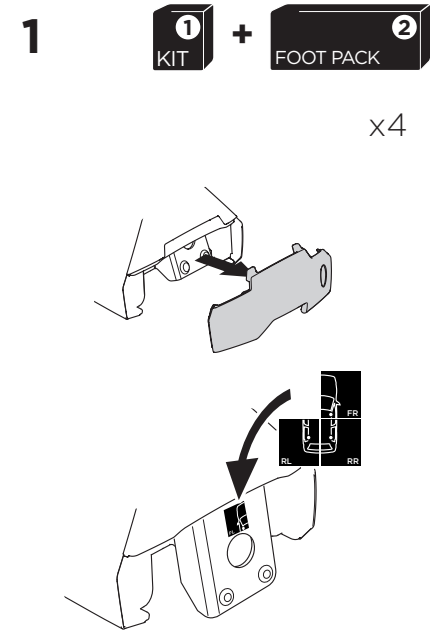

1

Kit 5157

HYUNDAI Accent, 4-dr Sedan, 18-

ISO 11154-E

THULE WingBar Evo	THULE WingBar Edge	THULE WingBar	THULE SquareBar	Evo X (scale)	Edge X (scale)
HYUNDAI Accent, 4-dr Sedan, 18-				36	G

THULE ProBar	THULE SlideBar	X (mm/inch)		
HYUNDAI Accent, 4-dr Sedan, 18-		1011 mm / 39 3/4"		

THULE WingBar Evo	THULE WingBar Edge	THULE WingBar	THULE SquareBar	Evo Y (scale)	Edge Y (scale)
HYUNDAI Accent, 4-dr Sedan, 18-				34,5	J

THULE ProBar	THULE SlideBar	Y (mm/inch)		
HYUNDAI Accent, 4-dr Sedan, 18-		996 mm / 39 1/4"		

	W (mm/inch)	Z (mm/inch)
HYUNDAI Accent, 4-dr Sedan, 18-	625 mm / 24 5/8"	300 mm / 11 3/4"