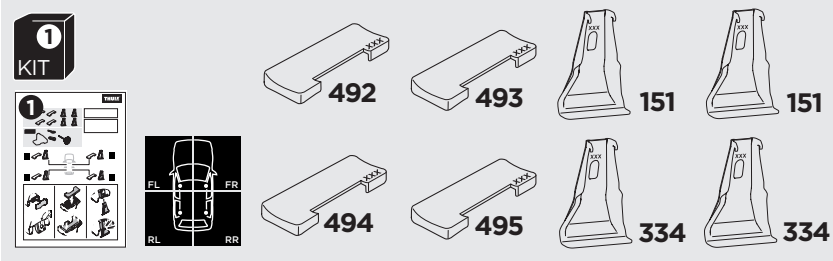

1

Kit 5157

HYUNDAI Accent, 4-dr Sedan, 18-

ISO 11154-E

THULE WingBar Evo	THULE WingBar Edge	THULE WingBar	THULE SquareBar	Evo X (scale)	Edge X (scale)
HYUNDAI Accent, 4-dr Sedan, 18-				36	G

THULE ProBar	THULE SlideBar	X (mm/inch)		
HYUNDAI Accent, 4-dr Sedan, 18-		1011 mm / 39 3/4"		

THULE WingBar Evo	THULE WingBar Edge	THULE WingBar	THULE SquareBar	Evo Y (scale)	Edge Y (scale)
HYUNDAI Accent, 4-dr Sedan, 18-				34,5	J

THULE ProBar	THULE SlideBar	Y (mm/inch)		
HYUNDAI Accent, 4-dr Sedan, 18-		996 mm / 39 1/4"		

	W (mm/inch)	Z (mm/inch)
HYUNDAI Accent, 4-dr Sedan, 18-	625 mm / 24 5/8"	300 mm / 11 3/4"