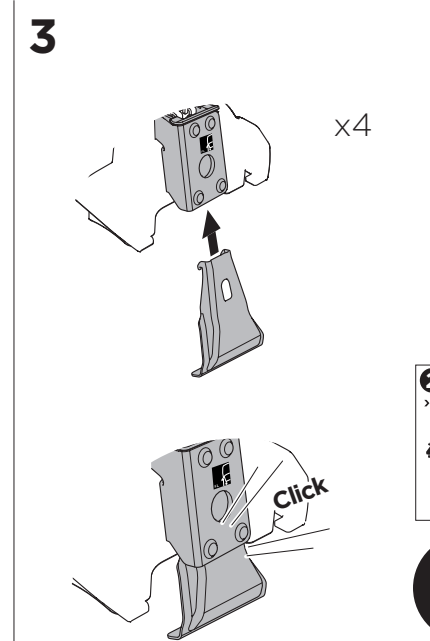

1

Kit 5157

HYUNDAI Accent, 4-dr Sedan, 18-

ISO 11154-E

THULE WingBar Evo	THULE WingBar Edge	THULE WingBar	THULE SquareBar	Evo X (scale)	Edge X (scale)
HYUNDAI Accent, 4-dr Sedan, 18-				36	G

THULE ProBar	THULE SlideBar	X (mm/inch)		
HYUNDAI Accent, 4-dr Sedan, 18-		1011 mm / 39 3/4"		

THULE WingBar Evo	THULE WingBar Edge	THULE WingBar	THULE SquareBar	Evo Y (scale)	Edge Y (scale)
HYUNDAI Accent, 4-dr Sedan, 18-				34,5	J

THULE ProBar	THULE SlideBar	Y (mm/inch)		
HYUNDAI Accent, 4-dr Sedan, 18-		996 mm / 39 1/4"		

	W (mm/inch)	Z (mm/inch)
HYUNDAI Accent, 4-dr Sedan, 18-	625 mm / 24 5/8"	300 mm / 11 3/4"