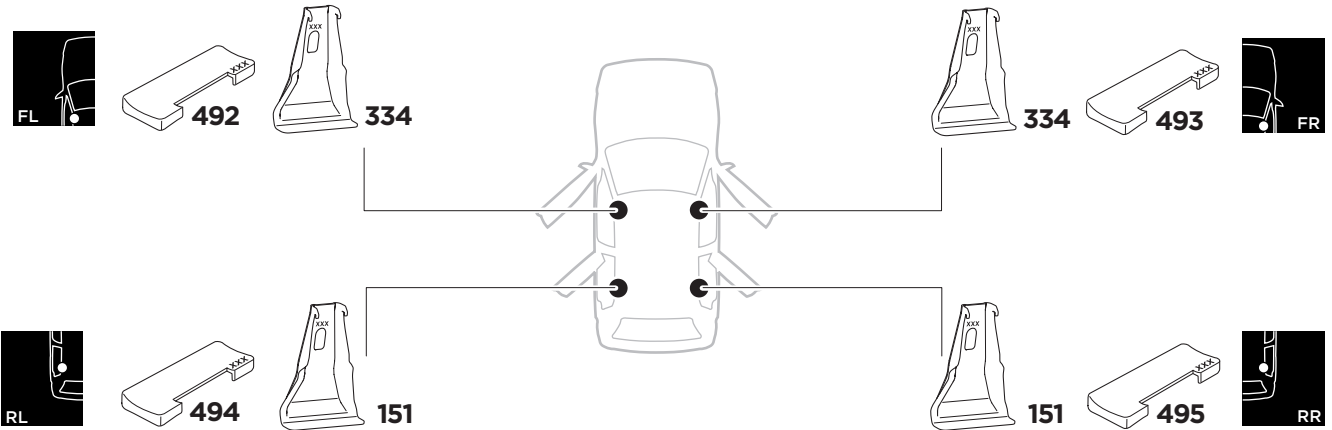

1

Kit 5157

HYUNDAI Accent, 4-dr Sedan, 18-

ISO 11154-E

THULE WingBar Evo	THULE WingBar Edge	THULE WingBar	THULE SquareBar	Evo X (scale)	Edge X (scale)
HYUNDAI Accent, 4-dr Sedan, 18-				36	G

THULE ProBar	THULE SlideBar	X (mm/inch)		
HYUNDAI Accent, 4-dr Sedan, 18-		1011 mm / 39 3/4"		

THULE WingBar Evo	THULE WingBar Edge	THULE WingBar	THULE SquareBar	Evo Y (scale)	Edge Y (scale)
HYUNDAI Accent, 4-dr Sedan, 18-				34,5	J

THULE ProBar	THULE SlideBar	Y (mm/inch)		
HYUNDAI Accent, 4-dr Sedan, 18-		996 mm / 39 1/4"		

	W (mm/inch)	Z (mm/inch)
HYUNDAI Accent, 4-dr Sedan, 18-	625 mm / 24 5/8"	300 mm / 11 3/4"