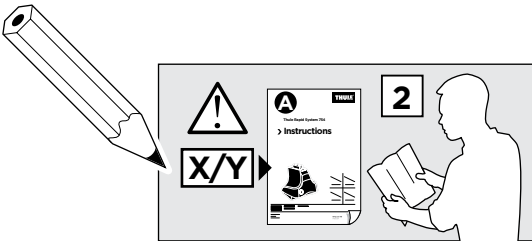

Thule Rapid System Kit 1549

> Instructions

ACURA MDX, 5-dr SUV, 07-13 (w/o factory rack)

ISO 11154-E

141549
C.20151012
519-1549-05

Bring your life
thule.com

1

	X (scale)	X (mm)	X (inch)
ACURA MDX, 5-dr SUV, 07-13 (w/o factory rack)	56	1213	47 3/4

	Y (scale)	Y (mm)	Y (inch)
ACURA MDX, 5-dr SUV, 07-13 (w/o factory rack)	49,5	1146	45 1/8

2

ACURA MDX, 5-dr SUV, 07-13 (w/o factory rack)

3

	W (mm)	Z (mm)	W (inch)	Z (inch)
ACURA MDX, 5-dr SUV, 07-13 (w/o factory rack)	279	787	11	31