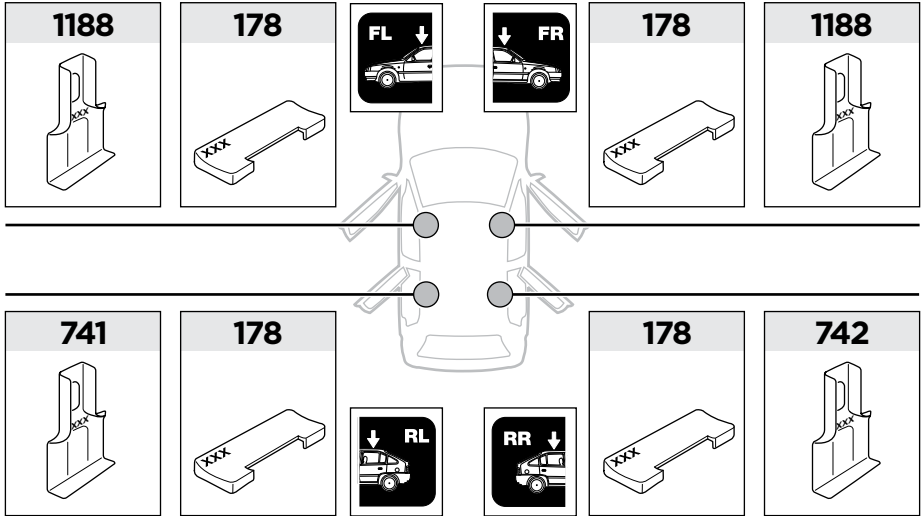

Thule Rapid System Kit 1549

> Instructions

ACURA MDX, 5-dr SUV, 07-13 (w/o factory rack)

ISO 11154-E

141549
C.20151012
519-1549-05

Bring your life
thule.com

1

	X (scale)	X (mm)	X (inch)
ACURA MDX, 5-dr SUV, 07-13 (w/o factory rack)	56	1213	47 3/4

	Y (scale)	Y (mm)	Y (inch)
ACURA MDX, 5-dr SUV, 07-13 (w/o factory rack)	49,5	1146	45 1/8

2

ACURA MDX, 5-dr SUV, 07-13 (w/o factory rack)

3

	W (mm)	Z (mm)	W (inch)	Z (inch)
ACURA MDX, 5-dr SUV, 07-13 (w/o factory rack)	279	787	11	31