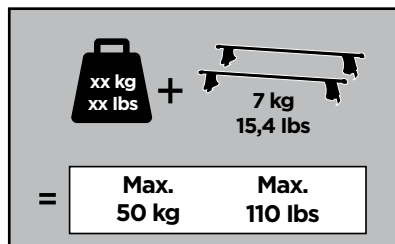

Thule Rapid System Kit 1549

> Instructions

ACURA MDX, 5-dr SUV, 07-13 (w/o factory rack)

ISO 11154-E

141549
C.20151012
519-1549-05

Bring your life
thule.com

1

	X (scale)	X (mm)	X (inch)
ACURA MDX, 5-dr SUV, 07-13 (w/o factory rack)	56	1213	47 3/4

	Y (scale)	Y (mm)	Y (inch)
ACURA MDX, 5-dr SUV, 07-13 (w/o factory rack)	49,5	1146	45 1/8

2

ACURA MDX, 5-dr SUV, 07-13 (w/o factory rack)

3

	W (mm)	Z (mm)	W (inch)	Z (inch)
ACURA MDX, 5-dr SUV, 07-13 (w/o factory rack)	279	787	11	31