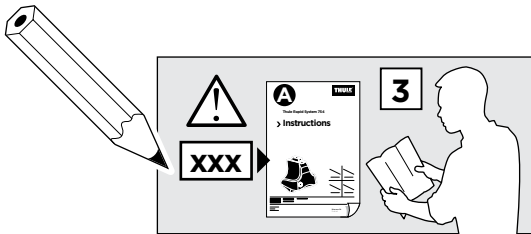

	Y (scale)	Y (mm)	Y (inch)
ACURA MDX, 5-dr SUV, 07-13 (w/o factory rack)	49,5	1146	45 1/8

2

ACURA MDX, 5-dr SUV, 07-13 (w/o factory rack)

3

	W (mm)	Z (mm)	W (inch)	Z (inch)
ACURA MDX, 5-dr SUV, 07-13 (w/o factory rack)	279	787	11	31