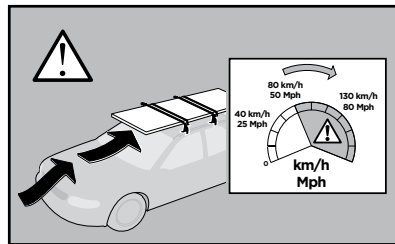

ISO 11154-E

141549
C.20151012
519-1549-05

Bring your life
thule.com