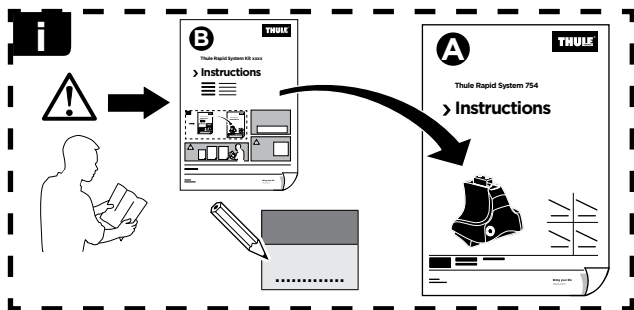

Thule Rapid System Kit 1549

> Instructions

ACURA MDX, 5-dr SUV, 07-13 (w/o factory rack)

ISO 11154-E

141549
C.20151012
519-1549-05

Bring your life
thule.com

1

	X (scale)	X (mm)	X (inch)
ACURA MDX, 5-dr SUV, 07-13 (w/o factory rack)	56	1213	47 3/4

	Y (scale)	Y (mm)	Y (inch)
ACURA MDX, 5-dr SUV, 07-13 (w/o factory rack)	49,5	1146	45 1/8

2

ACURA MDX, 5-dr SUV, 07-13 (w/o factory rack)

3

	W (mm)	Z (mm)	W (inch)	Z (inch)
ACURA MDX, 5-dr SUV, 07-13 (w/o factory rack)	279	787	11	31