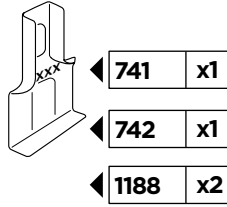

Thule Rapid System Kit 1549

> Instructions

ACURA MDX, 5-dr SUV, 07-13 (w/o factory rack)

ISO 11154-E

141549
C.20151012
519-1549-05

Bring your life
thule.com

1

	X (scale)	X (mm)	X (inch)
ACURA MDX, 5-dr SUV, 07-13 (w/o factory rack)	56	1213	47 3/4

	Y (scale)	Y (mm)	Y (inch)
ACURA MDX, 5-dr SUV, 07-13 (w/o factory rack)	49,5	1146	45 1/8

2

ACURA MDX, 5-dr SUV, 07-13 (w/o factory rack)

3

	W (mm)	Z (mm)	W (inch)	Z (inch)
ACURA MDX, 5-dr SUV, 07-13 (w/o factory rack)	279	787	11	31