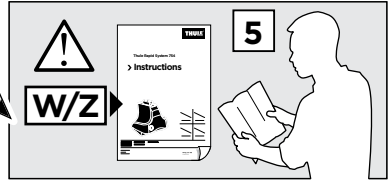

	Y (scale)	Y (mm)	Y (inch)
ACURA MDX, 5-dr SUV, 07-13 (w/o factory rack)	49,5	1146	45 1/8

2

ACURA MDX, 5-dr SUV, 07-13 (w/o factory rack)

3

	W (mm)	Z (mm)	W (inch)	Z (inch)
ACURA MDX, 5-dr SUV, 07-13 (w/o factory rack)	279	787	11	31