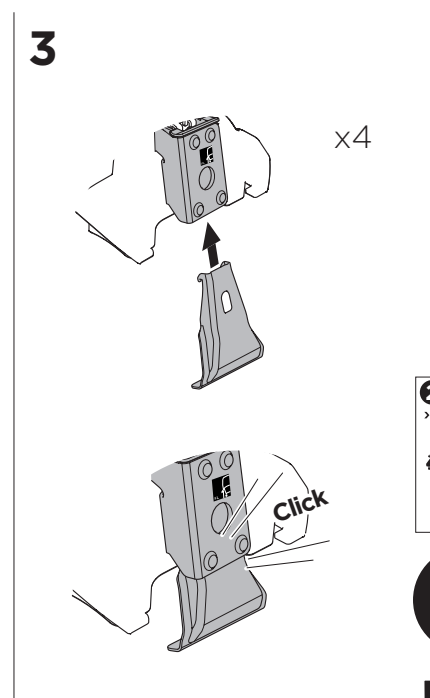

1

Kit 5207

SKODA Superb (Mk III), 4-dr Sedan, 15-

ISO 11154-E

THULE WingBar Evo	THULE WingBar Edge	THULE WingBar	THULE SquareBar	Evo X (scale)	Edge X (scale)
SKODA Superb (Mk III), 4-dr Sedan, 15-				44,5	H

THULE ProBar	THULE SlideBar	X (mm/inch)		
SKODA Superb (Mk III), 4-dr Sedan, 15-		1096 mm / 43 1/8"		

THULE WingBar Evo	THULE WingBar Edge	THULE WingBar	THULE SquareBar	Evo Y (scale)	Edge Y (scale)
SKODA Superb (Mk III), 4-dr Sedan, 15-				41,5	N

THULE ProBar	THULE SlideBar	Y (mm/inch)		
SKODA Superb (Mk III), 4-dr Sedan, 15-		1066 mm / 42"		

	W (mm/inch)	Z (mm/inch)
SKODA Superb (Mk III), 4-dr Sedan, 15-	750 mm / 29 1/2"	230 mm / 9"