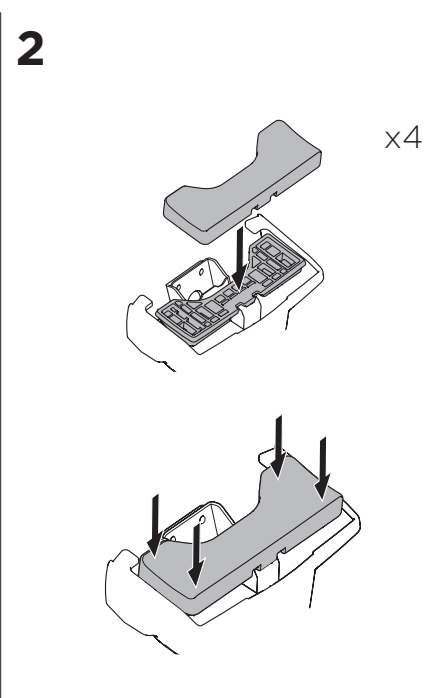

1

Kit 5115

FORD Mondeo, 5-dr Estate, 07-14*

*Without roof railing

ISO 11154-E

THULE WingBar Evo	THULE WingBar Edge	THULE WingBar	THULE SquareBar	Evo X (scale)	Edge X (scale)
FORD Mondeo, 5-dr Estate, 07-14*				41,5	N
THULE ProBar	THULE SlideBar				X (mm/inch)
FORD Mondeo, 5-dr Estate, 07-14*					1066 mm / 42"

THULE WingBar Evo	THULE WingBar Edge	THULE WingBar	THULE SquareBar	Evo Y (scale)	Edge Y (scale)
FORD Mondeo, 5-dr Estate, 07-14*				35,5	H
THULE ProBar	THULE SlideBar				Y (mm/inch)
FORD Mondeo, 5-dr Estate, 07-14*					1006 mm / 39 5/8"

	W (mm/inch)	Z (mm/inch)
FORD Mondeo, 5-dr Estate, 07-14*	815 mm / 32 1/8"	270 mm / 10 5/8"