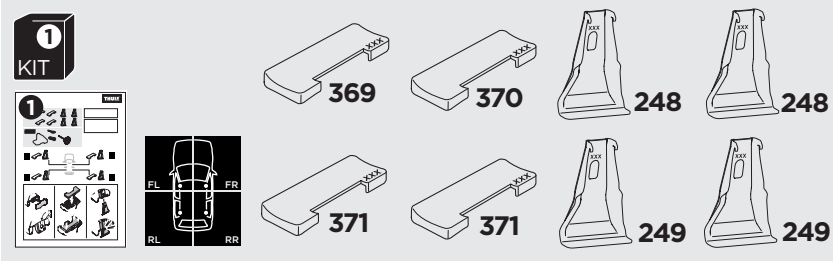

1

Kit 5115

FORD Mondeo, 5-dr Estate, 07-14*

*Without roof railing

ISO 11154-E

THULE WingBar Evo	THULE WingBar Edge	THULE WingBar	THULE SquareBar	Evo X (scale)	Edge X (scale)
FORD Mondeo, 5-dr Estate, 07-14*				41,5	N
THULE ProBar	THULE SlideBar				X (mm/inch)
FORD Mondeo, 5-dr Estate, 07-14*					1066 mm / 42"

THULE WingBar Evo	THULE WingBar Edge	THULE WingBar	THULE SquareBar	Evo Y (scale)	Edge Y (scale)
FORD Mondeo, 5-dr Estate, 07-14*				35,5	H
THULE ProBar	THULE SlideBar				Y (mm/inch)
FORD Mondeo, 5-dr Estate, 07-14*					1006 mm / 39 5/8"

	W (mm/inch)	Z (mm/inch)
FORD Mondeo, 5-dr Estate, 07-14*	815 mm / 32 1/8"	270 mm / 10 5/8"