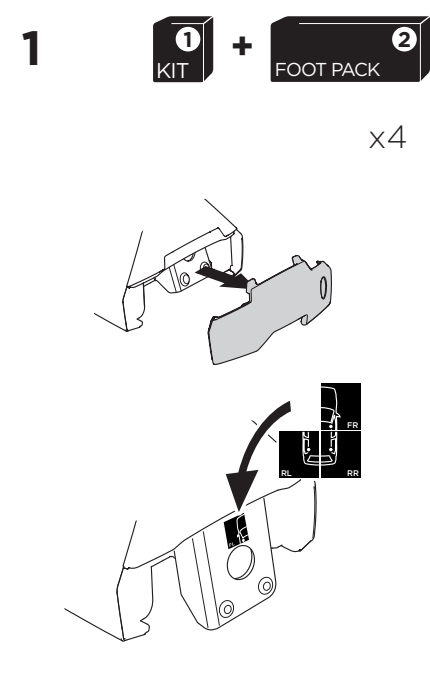

1

Kit 5115

FORD Mondeo, 5-dr Estate, 07-14*

*Without roof railing

ISO 11154-E

THULE WingBar Evo	THULE WingBar Edge	THULE WingBar	THULE SquareBar	Evo X (scale)	Edge X (scale)
FORD Mondeo, 5-dr Estate, 07-14*				41,5	N
THULE ProBar	THULE SlideBar				X (mm/inch)
FORD Mondeo, 5-dr Estate, 07-14*					1066 mm / 42"

THULE WingBar Evo	THULE WingBar Edge	THULE WingBar	THULE SquareBar	Evo Y (scale)	Edge Y (scale)
FORD Mondeo, 5-dr Estate, 07-14*				35,5	H
THULE ProBar	THULE SlideBar				Y (mm/inch)
FORD Mondeo, 5-dr Estate, 07-14*					1006 mm / 39 5/8"

	W (mm/inch)	Z (mm/inch)
FORD Mondeo, 5-dr Estate, 07-14*	815 mm / 32 1/8"	270 mm / 10 5/8"