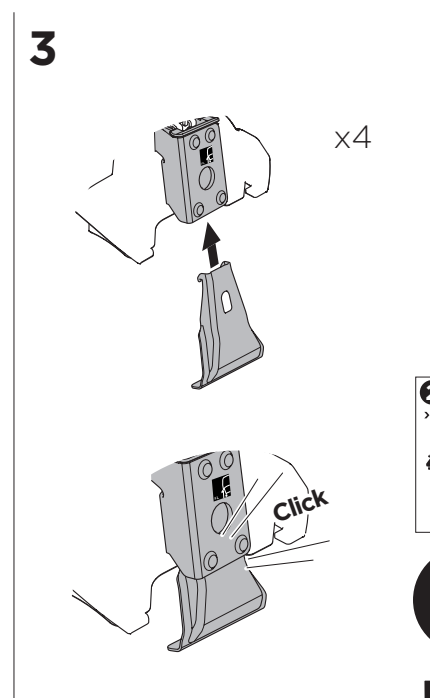

1

Kit 5115

FORD Mondeo, 5-dr Estate, 07-14*

*Without roof railing

ISO 11154-E

THULE WingBar Evo	THULE WingBar Edge	THULE WingBar	THULE SquareBar	Evo X (scale)	Edge X (scale)
FORD Mondeo, 5-dr Estate, 07-14*				41,5	N
THULE ProBar	THULE SlideBar				X (mm/inch)
FORD Mondeo, 5-dr Estate, 07-14*					1066 mm / 42"

THULE WingBar Evo	THULE WingBar Edge	THULE WingBar	THULE SquareBar	Evo Y (scale)	Edge Y (scale)
FORD Mondeo, 5-dr Estate, 07-14*				35,5	H
THULE ProBar	THULE SlideBar				Y (mm/inch)
FORD Mondeo, 5-dr Estate, 07-14*					1006 mm / 39 5/8"

	W (mm/inch)	Z (mm/inch)
FORD Mondeo, 5-dr Estate, 07-14*	815 mm / 32 1/8"	270 mm / 10 5/8"