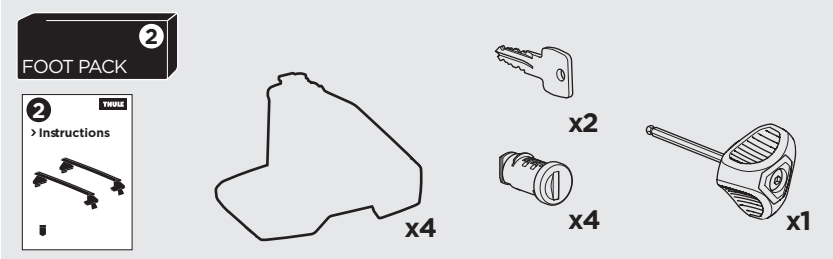

1

Kit 5115

FORD Mondeo, 5-dr Estate, 07-14*

*Without roof railing

ISO 11154-E

THULE WingBar Evo	THULE WingBar Edge	THULE WingBar	THULE SquareBar	Evo X (scale)	Edge X (scale)
FORD Mondeo, 5-dr Estate, 07-14*				41,5	N
THULE ProBar	THULE SlideBar				X (mm/inch)
FORD Mondeo, 5-dr Estate, 07-14*					1066 mm / 42"

THULE WingBar Evo	THULE WingBar Edge	THULE WingBar	THULE SquareBar	Evo Y (scale)	Edge Y (scale)
FORD Mondeo, 5-dr Estate, 07-14*				35,5	H
THULE ProBar	THULE SlideBar				Y (mm/inch)
FORD Mondeo, 5-dr Estate, 07-14*					1006 mm / 39 5/8"

	W (mm/inch)	Z (mm/inch)
FORD Mondeo, 5-dr Estate, 07-14*	815 mm / 32 1/8"	270 mm / 10 5/8"