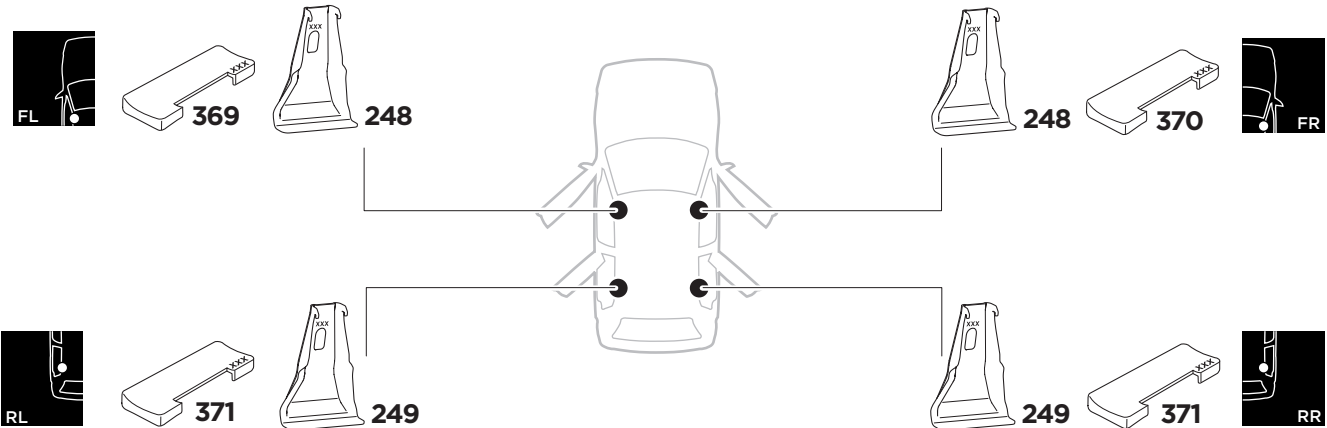

1

Kit 5115

FORD Mondeo, 5-dr Estate, 07-14*

*Without roof railing

ISO 11154-E

THULE WingBar Evo	THULE WingBar Edge	THULE WingBar	THULE SquareBar	Evo X (scale)	Edge X (scale)
FORD Mondeo, 5-dr Estate, 07-14*				41,5	N
THULE ProBar	THULE SlideBar				X (mm/inch)
FORD Mondeo, 5-dr Estate, 07-14*					1066 mm / 42"

THULE WingBar Evo	THULE WingBar Edge	THULE WingBar	THULE SquareBar	Evo Y (scale)	Edge Y (scale)
FORD Mondeo, 5-dr Estate, 07-14*				35,5	H
THULE ProBar	THULE SlideBar				Y (mm/inch)
FORD Mondeo, 5-dr Estate, 07-14*					1006 mm / 39 5/8"

	W (mm/inch)	Z (mm/inch)
FORD Mondeo, 5-dr Estate, 07-14*	815 mm / 32 1/8"	270 mm / 10 5/8"