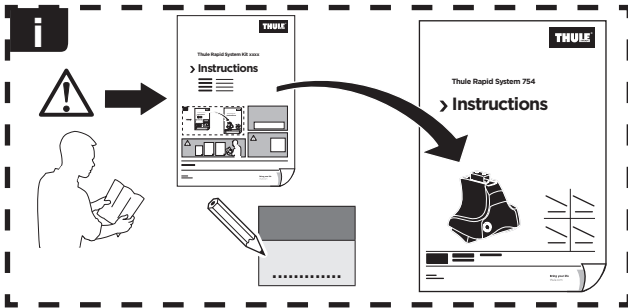

Thule Rapid System Kit 1696

> Instructions

MITSUBISHI Attrage, 4-dr Sedan, 13-
MITSUBISHI Mirage, 5-dr Hatchback, 12-
MITSUBISHI Mirage, 4-dr Sedan, 13-
MITSUBISHI Mirage G4, 4-dr Sedan, 17-
MITSUBISHI Space Star, 5-dr Hatchback, 12-