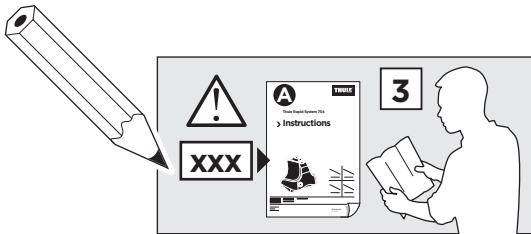

727 x2

1158 x2

x1

x1

1

	X (scale)	X (mm)	X (inch)
TOYOTA RAV4, 5-dr SUV, 13-15, 16-18 (Without railing)	43,5	1086	42 3/4

	Y (scale)	Y (mm)	Y (inch)
TOYOTA RAV4, 5-dr SUV, 13-15, 16-18 (Without railing)	36	1011	39 7/8

**2**

**TOYOTA RAV4**, 5-dr SUV, 13-15, 16-18 (Without railing)

**3**

	W (mm)	Z (mm)	W (inch)	Z (inch)
<b>TOYOTA RAV4</b> , 5-dr SUV, 13-15, 16-18 (W/o railing)	<b>350</b>	<b>700</b>	<b>13 3/4</b>	<b>27 1/2</b>