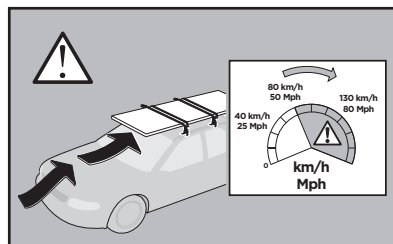

# > Instructions

TOYOTA RAV4, 5-dr SUV, 13-15, 16-18 (Without railing)

ISO 11154-E

141730  
C.20190118  
519-1730-03

Bring your life  
thule.com

03 x2

204 x1

206 x1

727 x2

1158 x2

x1

x1

1

	X (scale)	X (mm)	X (inch)
TOYOTA RAV4, 5-dr SUV, 13-15, 16-18 (Without railing)	43,5	1086	42 3/4

	Y (scale)	Y (mm)	Y (inch)
TOYOTA RAV4, 5-dr SUV, 13-15, 16-18 (Without railing)	36	1011	39 7/8

**2**

**TOYOTA RAV4**, 5-dr SUV, 13-15, 16-18 (Without railing)

**3**

	W (mm)	Z (mm)	W (inch)	Z (inch)
<b>TOYOTA RAV4</b> , 5-dr SUV, 13-15, 16-18 (W/o railing)	<b>350</b>	<b>700</b>	<b>13 3/4</b>	<b>27 1/2</b>