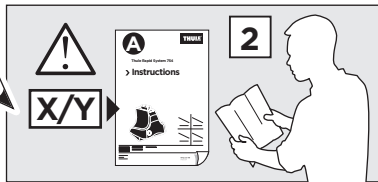

727 x2

1158 x2

x1

x1

1

	X (scale)	X (mm)	X (inch)
TOYOTA RAV4, 5-dr SUV, 13-15, 16-18 (Without railing)	43,5	1086	42 3/4

	Y (scale)	Y (mm)	Y (inch)
TOYOTA RAV4, 5-dr SUV, 13-15, 16-18 (Without railing)	36	1011	39 7/8

**2**

**TOYOTA RAV4**, 5-dr SUV, 13-15, 16-18 (Without railing)

**3**

	W (mm)	Z (mm)	W (inch)	Z (inch)
<b>TOYOTA RAV4</b> , 5-dr SUV, 13-15, 16-18 (W/o railing)	<b>350</b>	<b>700</b>	<b>13 3/4</b>	<b>27 1/2</b>