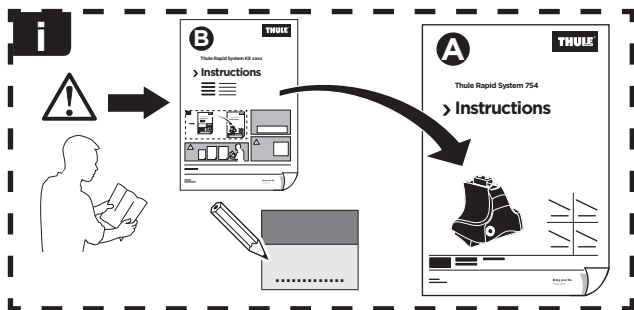

# > Instructions

TOYOTA RAV4, 5-dr SUV, 13-15, 16-18 (Without railing)

ISO 11154-E

141730  
C.20190118  
519-1730-03

Bring your life  
thule.com

03 x2

204 x1

206 x1

727 x2

1158 x2

x1

x1

1

	X (scale)	X (mm)	X (inch)
TOYOTA RAV4, 5-dr SUV, 13-15, 16-18 (Without railing)	43,5	1086	42 3/4

	Y (scale)	Y (mm)	Y (inch)
TOYOTA RAV4, 5-dr SUV, 13-15, 16-18 (Without railing)	36	1011	39 7/8

**2**

**TOYOTA RAV4**, 5-dr SUV, 13-15, 16-18 (Without railing)

**3**

	W (mm)	Z (mm)	W (inch)	Z (inch)
<b>TOYOTA RAV4</b> , 5-dr SUV, 13-15, 16-18 (W/o railing)	<b>350</b>	<b>700</b>	<b>13 3/4</b>	<b>27 1/2</b>