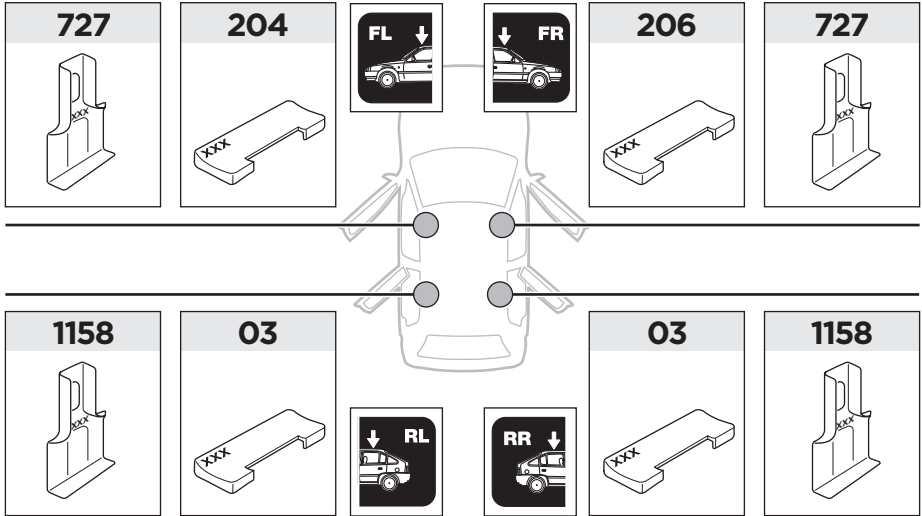

# > Instructions

TOYOTA RAV4, 5-dr SUV, 13-15, 16-18 (Without railing)

ISO 11154-E

141730  
C.20190118  
519-1730-03

Bring your life  
thule.com

03 x2

204 x1

206 x1

727 x2

1158 x2

x1

x1

1

	X (scale)	X (mm)	X (inch)
TOYOTA RAV4, 5-dr SUV, 13-15, 16-18 (Without railing)	43,5	1086	42 3/4

	Y (scale)	Y (mm)	Y (inch)
TOYOTA RAV4, 5-dr SUV, 13-15, 16-18 (Without railing)	36	1011	39 7/8

**2**

**TOYOTA RAV4**, 5-dr SUV, 13-15, 16-18 (Without railing)

**3**

	W (mm)	Z (mm)	W (inch)	Z (inch)
<b>TOYOTA RAV4</b> , 5-dr SUV, 13-15, 16-18 (W/o railing)	<b>350</b>	<b>700</b>	<b>13 3/4</b>	<b>27 1/2</b>