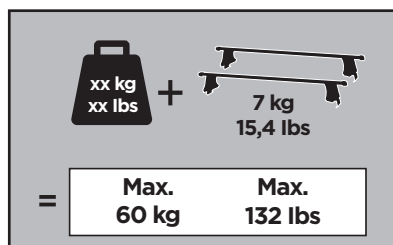

# > Instructions

TOYOTA RAV4, 5-dr SUV, 13-15, 16-18 (Without railing)

ISO 11154-E

141730  
C.20190118  
519-1730-03

Bring your life  
thule.com

03 x2

204 x1

206 x1

727 x2

1158 x2

x1

x1

1

	X (scale)	X (mm)	X (inch)
TOYOTA RAV4, 5-dr SUV, 13-15, 16-18 (Without railing)	43,5	1086	42 3/4

	Y (scale)	Y (mm)	Y (inch)
TOYOTA RAV4, 5-dr SUV, 13-15, 16-18 (Without railing)	36	1011	39 7/8

**2**

**TOYOTA RAV4**, 5-dr SUV, 13-15, 16-18 (Without railing)

**3**

	W (mm)	Z (mm)	W (inch)	Z (inch)
<b>TOYOTA RAV4</b> , 5-dr SUV, 13-15, 16-18 (W/o railing)	<b>350</b>	<b>700</b>	<b>13 3/4</b>	<b>27 1/2</b>