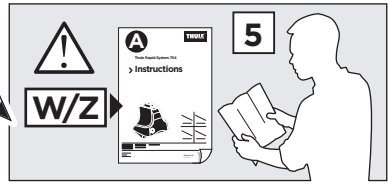

727 x2

1158 x2

x1

x1

1

	X (scale)	X (mm)	X (inch)
TOYOTA RAV4, 5-dr SUV, 13-15, 16-18 (Without railing)	43,5	1086	42 3/4

	Y (scale)	Y (mm)	Y (inch)
TOYOTA RAV4, 5-dr SUV, 13-15, 16-18 (Without railing)	36	1011	39 7/8

**2**

**TOYOTA RAV4**, 5-dr SUV, 13-15, 16-18 (Without railing)

**3**

	W (mm)	Z (mm)	W (inch)	Z (inch)
<b>TOYOTA RAV4</b> , 5-dr SUV, 13-15, 16-18 (W/o railing)	<b>350</b>	<b>700</b>	<b>13 3/4</b>	<b>27 1/2</b>