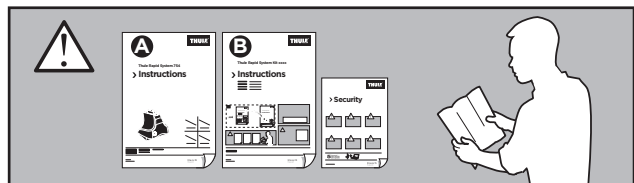

# > Instructions

TOYOTA RAV4, 5-dr SUV, 13-15, 16-18 (Without railing)

ISO 11154-E

141730  
C.20190118  
519-1730-03

Bring your life  
thule.com

03 x2

204 x1

206 x1