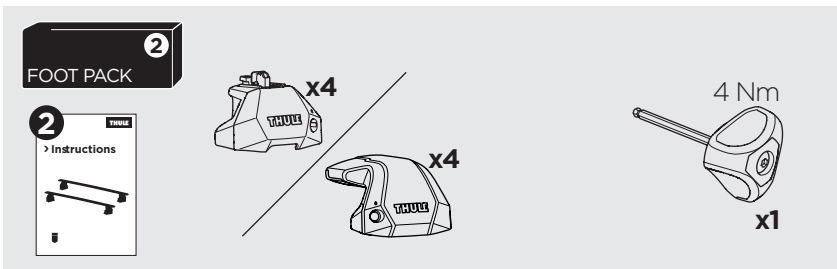

1

Kit 187114

SUBARU Legacy V, 5-dr Estate, 09-14

ISO 11154-E

This kit is only for vehicles with fixpoint mounting.

3

4

5