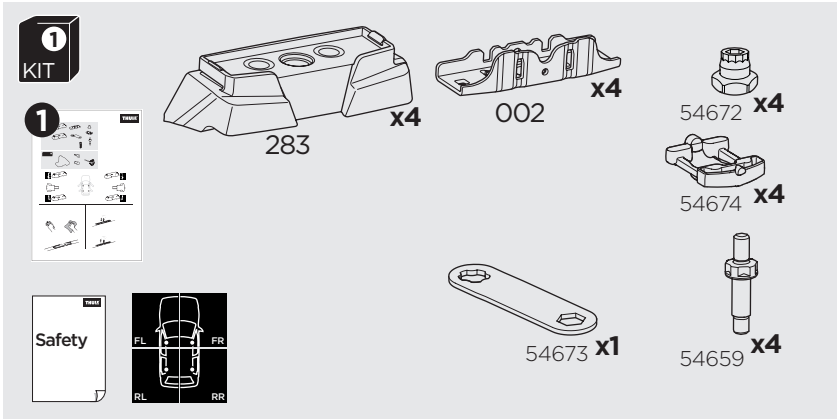

1

Kit 187114

SUBARU Legacy V, 5-dr Estate, 09-14

ISO 11154-E

This kit is only for vehicles with fixpoint mounting.

3

4

5