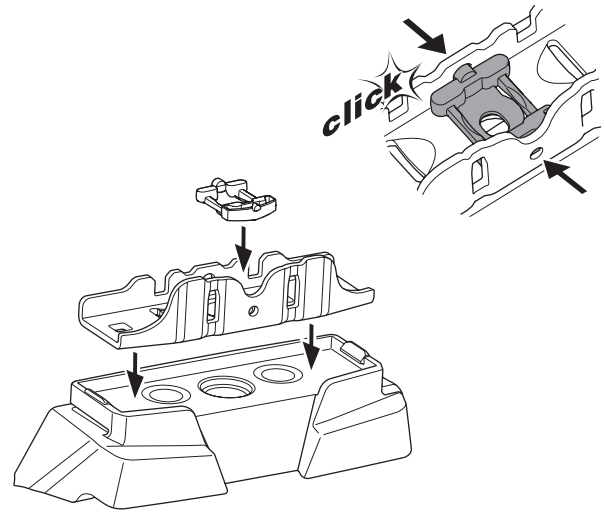

1

Kit 187114

SUBARU Legacy V, 5-dr Estate, 09-14

ISO 11154-E

This kit is only for vehicles with fixpoint mounting.

3

4

5