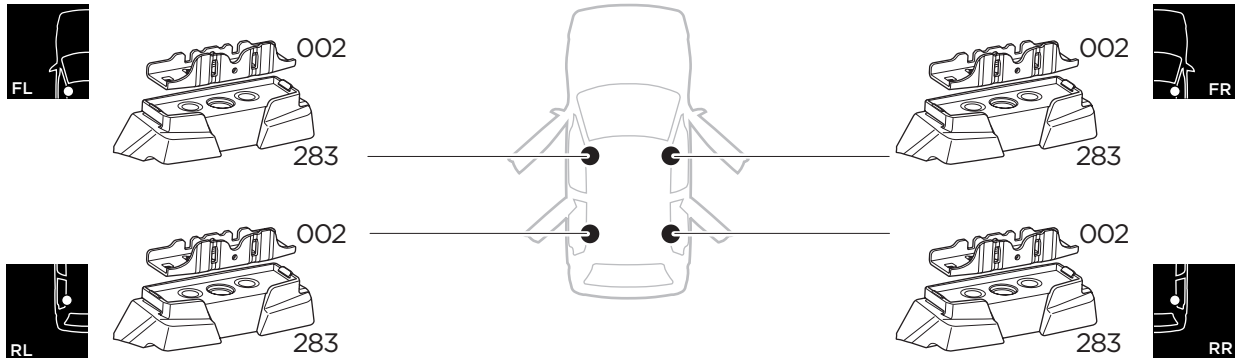

1

Kit 187114

SUBARU Legacy V, 5-dr Estate, 09-14

ISO 11154-E

This kit is only for vehicles with fixpoint mounting.

3

4

5