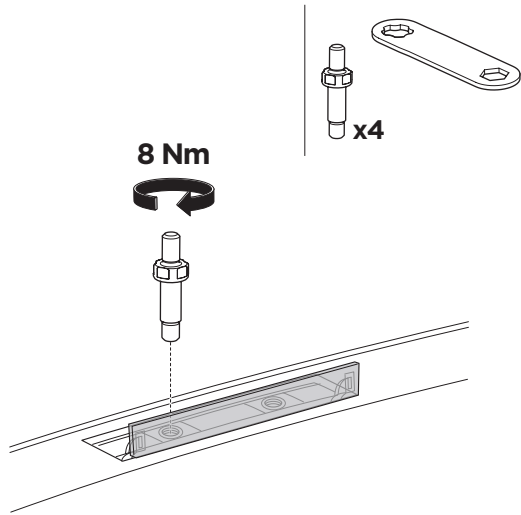

1

Kit 187114

SUBARU Legacy V, 5-dr Estate, 09-14

ISO 11154-E

This kit is only for vehicles with fixpoint mounting.

3

4

5