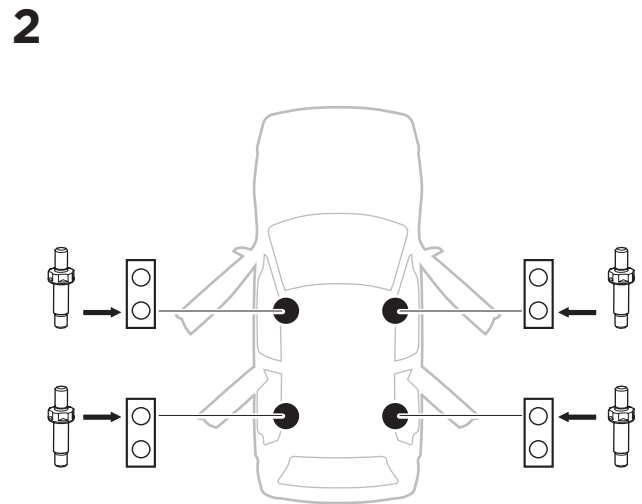

1

Kit 187114

SUBARU Legacy V, 5-dr Estate, 09-14

ISO 11154-E

This kit is only for vehicles with fixpoint mounting.

3

4

5