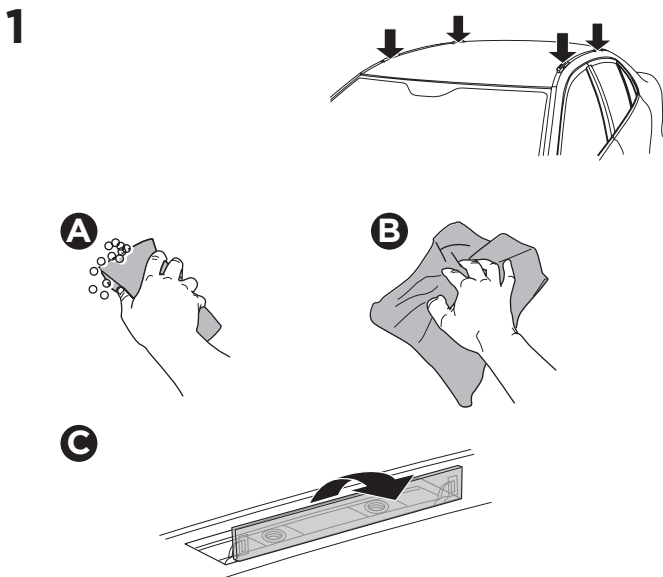

1

Kit 187114

SUBARU Legacy V, 5-dr Estate, 09-14

ISO 11154-E

This kit is only for vehicles with fixpoint mounting.

3

4

5