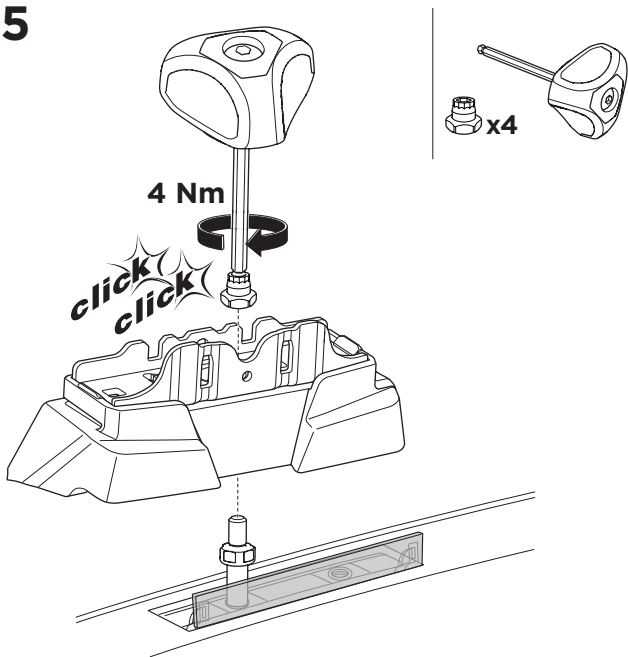

1

Kit 187114

SUBARU Legacy V, 5-dr Estate, 09-14

ISO 11154-E

This kit is only for vehicles with fixpoint mounting.

3

4

5