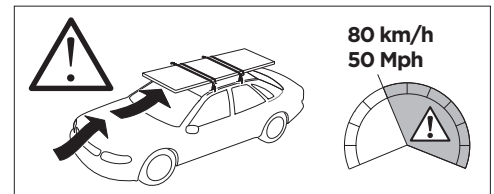

1

Kit 186033

KIA Sorento, 5-dr SUV, 15- / *16-

*North America

ISO 11154-E

This kit is only for vehicles with flush railing.

1

Evo