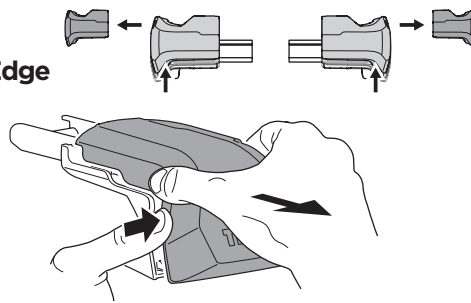

1

Kit 186033

KIA Sorento, 5-dr SUV, 15- / *16-

*North America

ISO 11154-E

This kit is only for vehicles with flush railing.

1

Evo

Edge

2

3

4

5

2