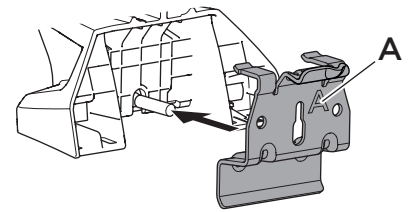

1

Kit 186033

KIA Sorento, 5-dr SUV, 15- / *16-

*North America

ISO 11154-E

This kit is only for vehicles with flush railing.

1

Evo

Edge

2

3

4

5

2