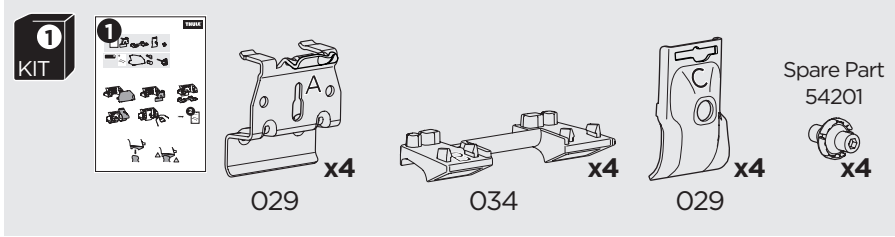

1

Kit 186033

KIA Sorento, 5-dr SUV, 15- / *16-

*North America

ISO 11154-E

This kit is only for vehicles with flush railing.

1

Evo