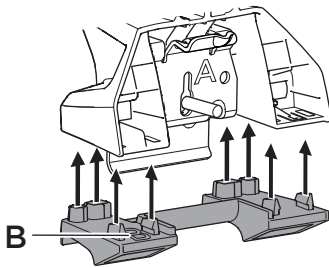

1

Kit 186033

KIA Sorento, 5-dr SUV, 15- / *16-

*North America

ISO 11154-E

This kit is only for vehicles with flush railing.

1

Evo

Edge

2

3

4

5

2