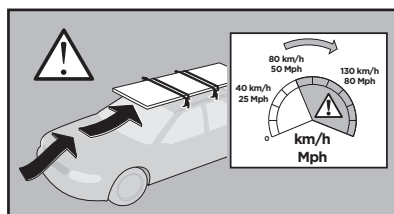

Thule XT Kit 3083

> Instructions

MERCEDES C-Class, 2-dr Coupé, 11-15

MERCEDES C-Class (W204), 4-dr Sedan, 07-14

MERCEDES E-Class (C207), 2-dr Coupé, 09-16

MERCEDES E-Class (W212), 4-dr Sedan, 09-16

This kit is only for vehicles with fixpoint mounting and glassroof.