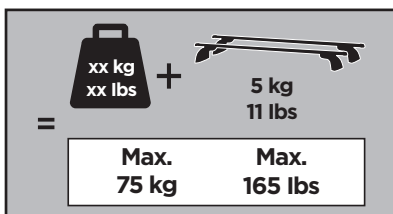

Thule XT Kit 3083

> Instructions

MERCEDES C-Class, 2-dr Coupé, 11-15

MERCEDES C-Class (W204), 4-dr Sedan, 07-14

MERCEDES E-Class (C207), 2-dr Coupé, 09-16

MERCEDES E-Class (W212), 4-dr Sedan, 09-16

This kit is only for vehicles with fixpoint mounting and glassroof.