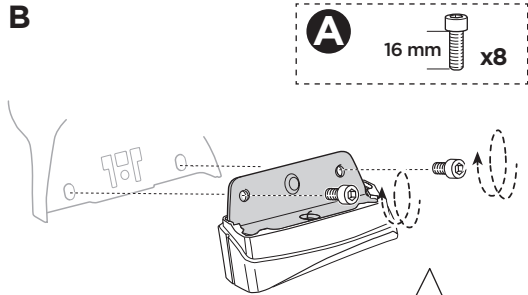

2

A

B

EN Only a few turns
DE Nur wenige Umdrehungen
FR Quelques tours uniquement
NL Slechts enkele slagen
IT Solo qualche giro
ES Sólo algunas vueltas
PT Noções básicas
SV Endast några varv
DK Kun nogle få omgange
NE Bare noen få omdreininger
FI Vain muutama kierros
ET Ainult mõni pööre
LV Tikai dažī apgriezieni
LT Tik keli pasukimai
PL Wystarczy kilka obrotów
RU Только несколько оборотов

UK Лише декілька обертів
BG Само няколко завъртания
CS Pouze několik otáček
SK Len niekoľko otáčok
SL Le nekaj obratov
HR/BIH Samo nekoliko okreta
RO Doar câteva rotiri
HU Csak néhány fordítás
EL Μόνο λίγες περιστροφές
TR Yalnızca birkaç tur

بعض دورات فقط

AR

רק מספר סיבובים

HE

ZH 仅几圈
JA 2～3回転のみ
KO 몇 번만 돌리면 됨
TH เพียงสองสามรอบ

3

x1