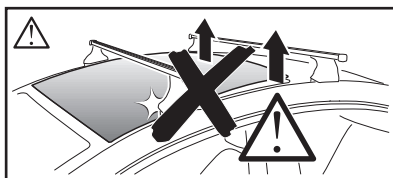

Thule XT Kit 3083

> Instructions

MERCEDES C-Class, 2-dr Coupé, 11-15

MERCEDES C-Class (W204), 4-dr Sedan, 07-14

MERCEDES E-Class (C207), 2-dr Coupé, 09-16

MERCEDES E-Class (W212), 4-dr Sedan, 09-16

This kit is only for vehicles with fixpoint mounting and glassroof.