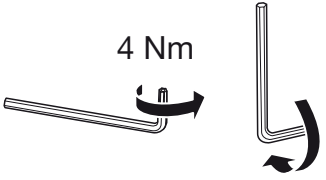

Roller Extension

340

THULE[®]
SWEDEN
PROFESSIONAL

2

MAX
1000 mm

4 Nm

3

4