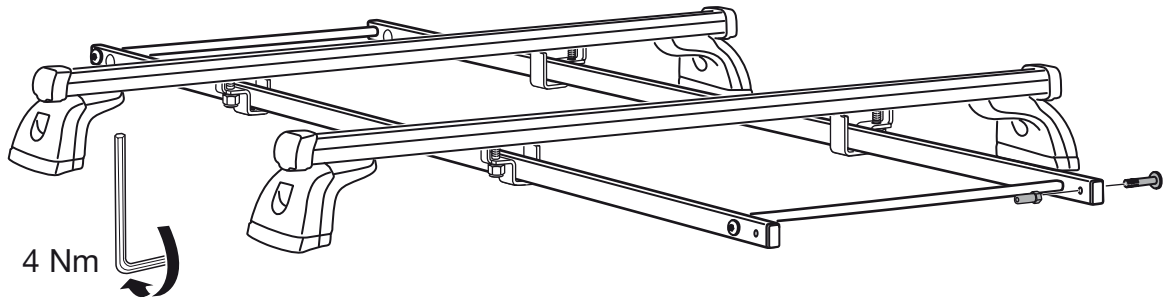

Roller Extension

340

THULE[®]
SWEDEN
PROFESSIONAL

2

MAX
1000 mm

4 Nm

3

4