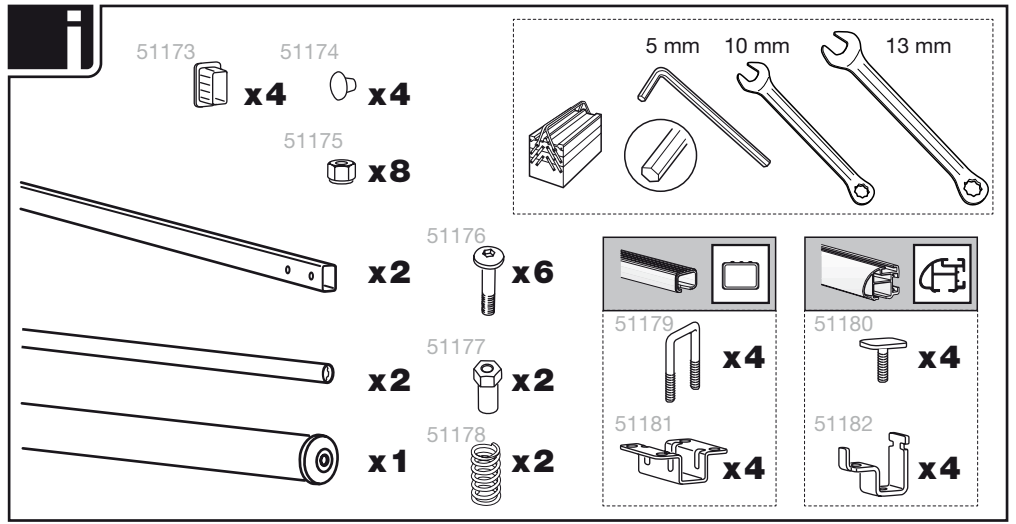

Roller Extension

340

THULE[®]
SWEDEN
PROFESSIONAL

2

MAX
1000 mm

4 Nm

3

4

4 Nm