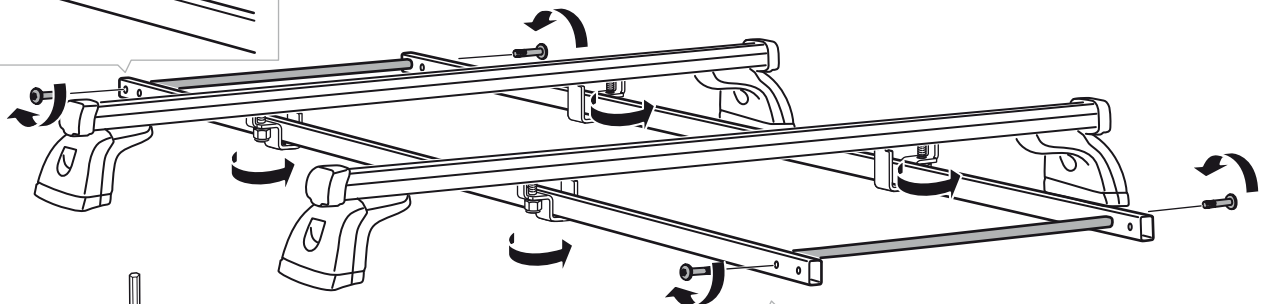

Roller Extension

340

THULE[®]
SWEDEN
PROFESSIONAL

2

MAX
1000 mm

4 Nm

3

4