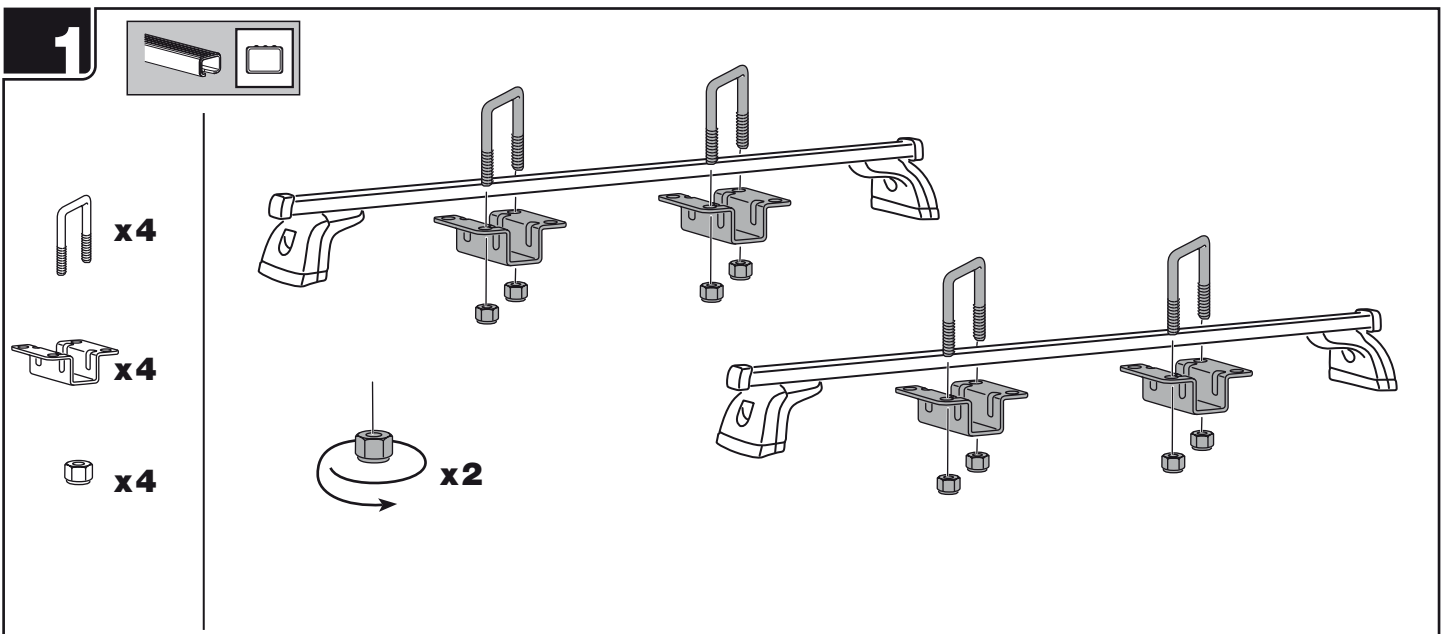

Roller Extension

340

THULE[®]
SWEDEN
PROFESSIONAL

2

MAX
1000 mm

4 Nm

3

4