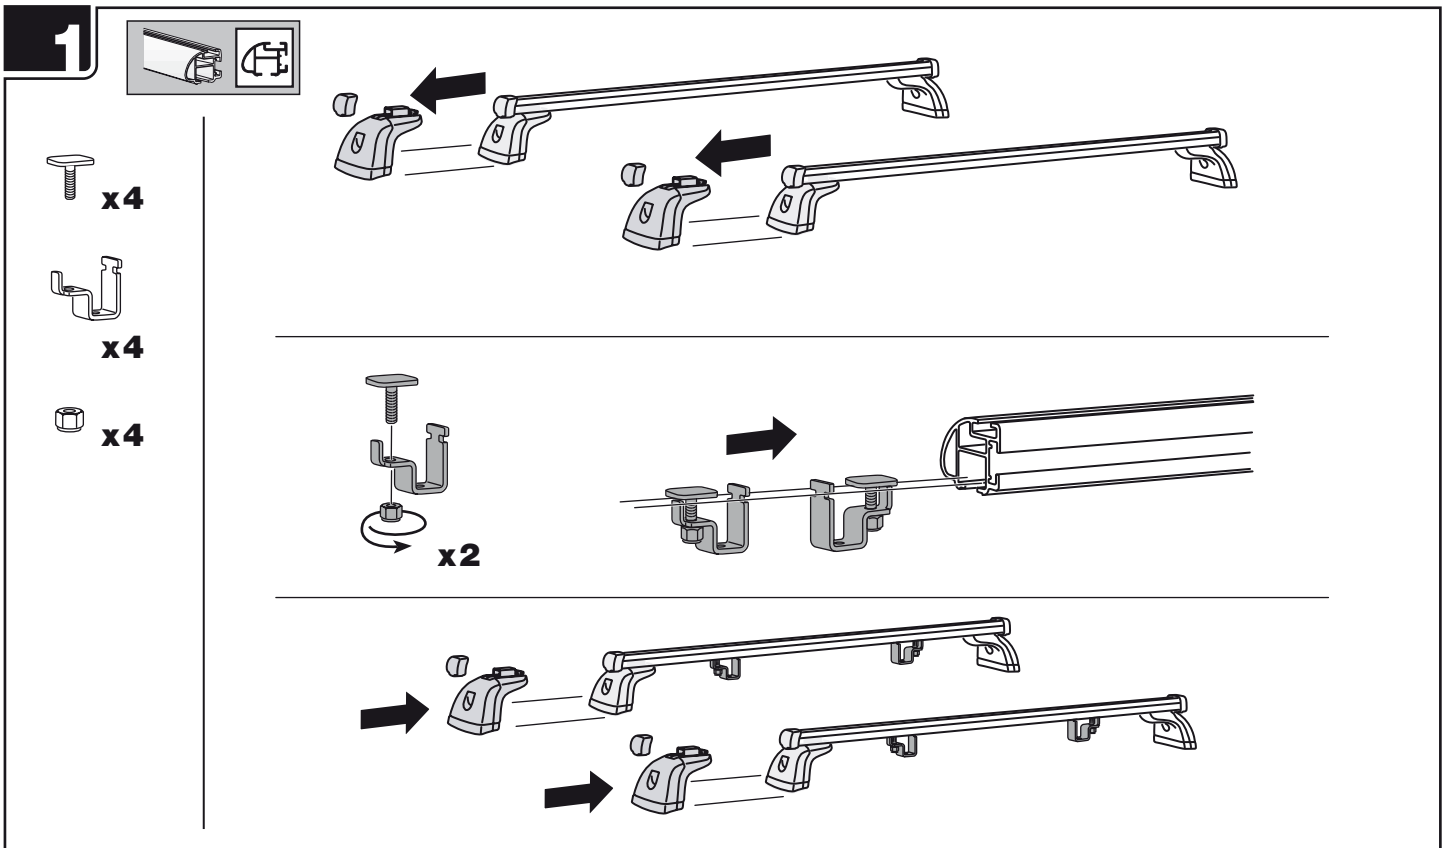

Roller Extension

340

THULE[®]
SWEDEN
PROFESSIONAL

2

MAX
1000 mm

4 Nm

3

4

4 Nm