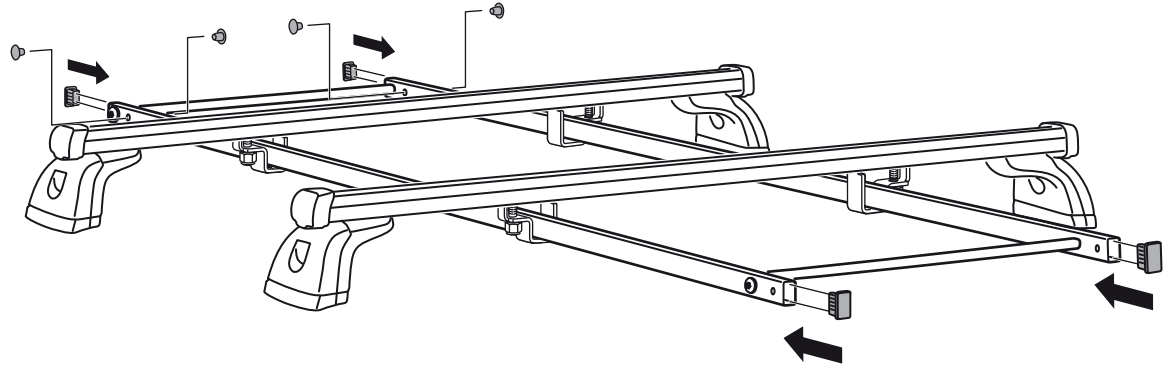

Roller Extension

340

THULE[®]
SWEDEN
PROFESSIONAL

2

MAX
1000 mm

4 Nm

3

4