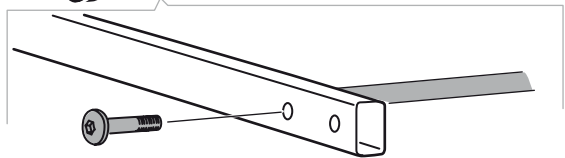

Roller Extension

340

THULE[®]
SWEDEN
PROFESSIONAL

2

MAX
1000 mm

4 Nm

3

4