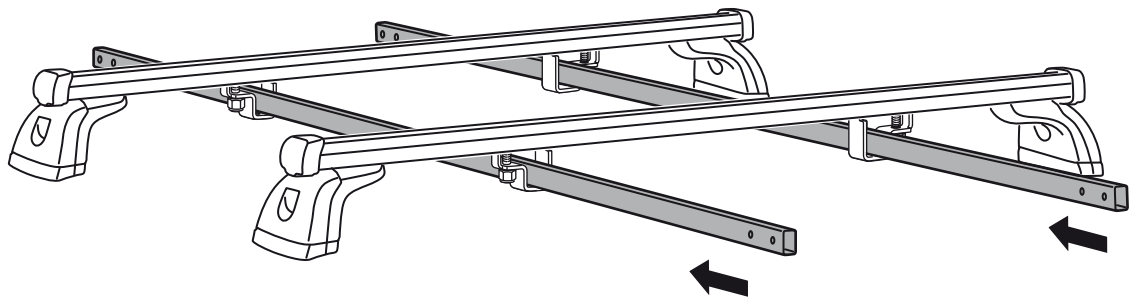

Roller Extension

340

THULE[®]
SWEDEN
PROFESSIONAL

2

MAX
1000 mm

4 Nm

3

4