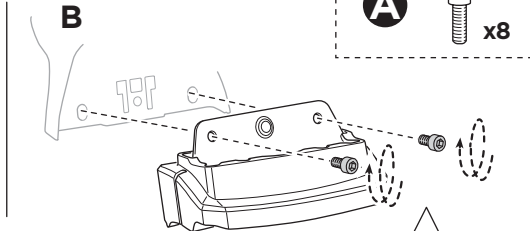

B

EN Only a few turns	ET Ainult mõni pööre	RO Doar câteva rotiri	
DE Nur wenige Umdrehungen	LV Tikai dažī apgriezieni	HU Csak néhány fordítás	
FR Quelques tours uniquement	LT Tik keli pasukimai	EL Ⓟ	
NL Slechts enkele slagen	PL Wystarczy kilka obrotów	TR Yalnızca birkaç tur	
IT Solo qualche giro	RU Только несколько оборотов		AR بعض دورات فقط
ES Sólo algunas vueltas	UK Лише декілька обертів		HE רק מספר סיבובים
PT Apenas algumas voltas	BG Само няколко завъртания	ZH 仅几圈	
SV Endast några varv	CS Pouze několik otáček	JA 2～3回転のみ	
DK Kun nogle få omgange	SK Len niekoľko otáčok	KO 몇 번만 돌리면 됨	
NO Bare noen få omdreinger	SL Le nekaj obratov	TH เพียงสองสามรอบ	
FI Vain muutama kierros	HR/BIH Samo nekoliko okreta		

3

x1