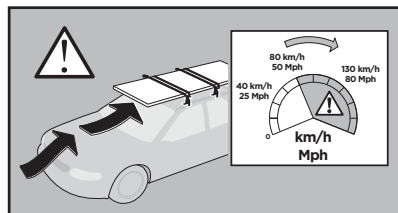

# > Instructions

SUBARU Forester, 5-dr Hatchback, 18-

This kit is only for vehicles with fixpoint mounting.

	<b>xx kg</b> <b>xx lbs</b>	+		<b>5 kg</b> <b>11 lbs</b>
=	<b>Max.</b> <b>60 kg</b>		<b>Max.</b> <b>132 lbs</b>	