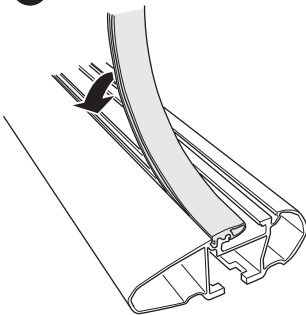

CITY CRASH

Complies with ISO norm

ISO 11154-E

► Mounting Tutorial

Thule Evo Fixpoint

2
FOOT PACK

3
BAR

1

BAR

3

Thule
WingBar Evo

A

B

C

D

2

A

B

C

3

2
FOOT PACK

+

BAR 3

x2