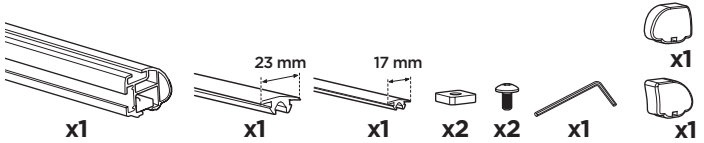

CITY CRASH

Complies with ISO norm

ISO 11154-E

► Mounting Tutorial

Thule Evo Fixpoint

2
FOOT PACK

3
BAR

1