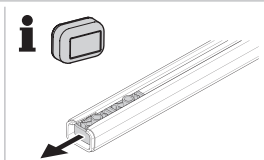

CITY CRASH

Complies with ISO norm

ISO 11154-E

► Mounting Tutorial

Thule Evo Fixpoint

2
FOOT PACK

3
BAR

1