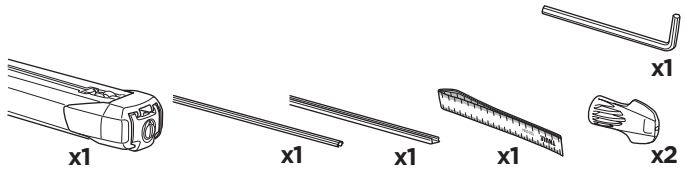

CITY CRASH

Complies with ISO norm

ISO 11154-E

► Mounting Tutorial

Thule Evo Fixpoint

2
FOOT PACK

3
BAR

1