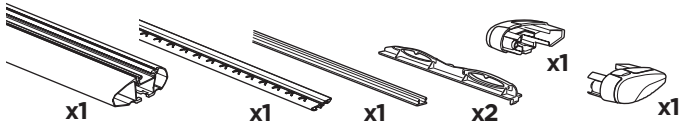

CITY CRASH

Complies with ISO norm

ISO 11154-E

► Mounting Tutorial

Thule Evo Fixpoint

2
FOOT PACK

3
BAR

1