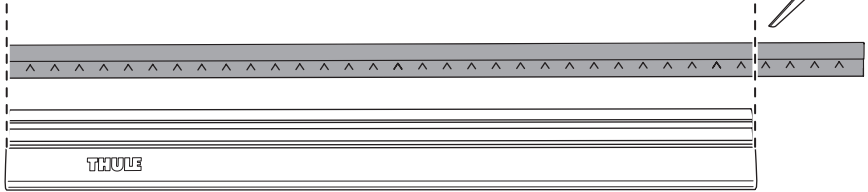

1

BAR

3

Thule
WingBar Evo

A