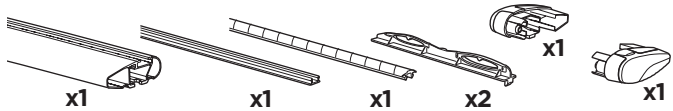

CITY CRASH

Complies with ISO norm

ISO 11154-E

► Mounting Tutorial

Thule Evo Fixpoint

2
FOOT PACK

3
BAR

1