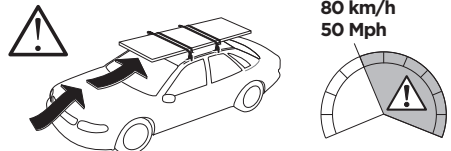

CITY CRASH

Complies with ISO norm

ISO 11154-E

► Mounting Tutorial

Thule Evo Fixpoint

2
FOOT PACK

3
BAR

1