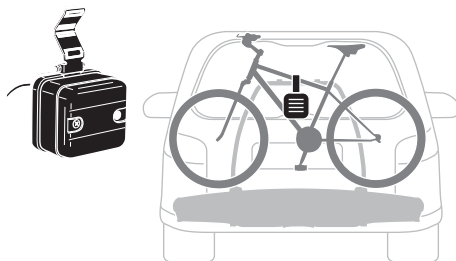

Thule Transport Wheel

9173

Thule Carbon Frame Protector

984

Thule 3rd Brake Light 13pin

9904

Thule Number Plate

9762