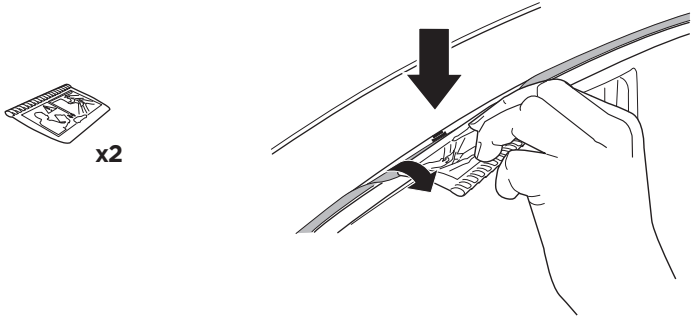

2**Audi A5, 2-dr Coupé, 07-16 / *08-16****Audi S5, 2-dr Coupé, *08-16****Audi A5 Sportback, 5-dr Hatchback, 09-16, 17-**

3

	W (mm)	Z (mm)	W (inch)	Z (inch)
Audi A5 , 2-dr Coupé, 07-16 / *08-16	160	705	6 1/4"	27 3/4"
Audi S5 , 2-dr Coupé, *08-16	160	705	6 1/4"	27 3/4"

4

3

	W (mm)	Z (mm)	W (inch)	Z (inch)
Audi A5 Sportback , 5-dr Hatchback, 09-16/ *10-16	130	720	5 1/8"	28 3/8"
Audi A5 Sportback , 5-dr Hatchback, 17-	165	710	6 1/4"	28"

4

Thule Sweden AB, Box 69, 330 33 Hillerstorp, SWEDEN
Thule Inc., 42 Silvermine Road, Seymour, Connecticut 06483, USA