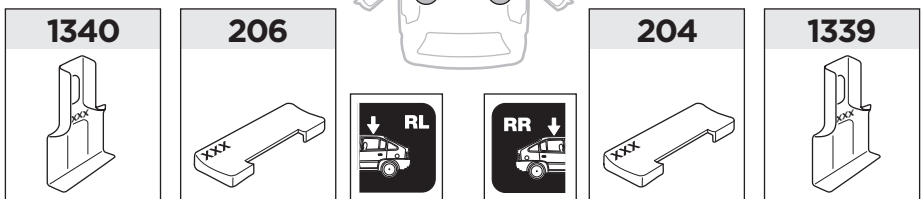

ISO 11154-E

141571

C.2017/0117
519-1571-08

Bring your life
thule.com

1

	X (scale)	X (mm)	X (inch)
Audi A5, 2-dr Coupé, 07-16 / *08-16	39	1041	41"
Audi S5, 2-dr Coupé, *08-16	39	1041	41"
Audi A5 Sportback, 5-dr Hatchback, 09-16	39	1041	41"
Audi A5 Sportback, 5-dr Hatchback, 17-	39.5	1046	41 1/8"

	Y (scale)	Y (mm)	Y (inch)
Audi A5, 2-dr Coupé, 07-16 / *08-16	36	1011	39 3/4"
Audi S5, 2-dr Coupé, *08-16	36	1011	39 3/4"
Audi A5 Sportback, 5-dr Hatchback, 09-16	37	1021	40 1/4"
Audi A5 Sportback, 5-dr Hatchback, 17-	36	1011	39 3/4"

2**Audi A5, 2-dr Coupé, 07-16 / *08-16****Audi S5, 2-dr Coupé, *08-16****Audi A5 Sportback, 5-dr Hatchback, 09-16, 17-**

3

	W (mm)	Z (mm)	W (inch)	Z (inch)
Audi A5 , 2-dr Coupé, 07-16 / *08-16	160	705	6 1/4"	27 3/4"
Audi S5 , 2-dr Coupé, *08-16	160	705	6 1/4"	27 3/4"

4

3

	W (mm)	Z (mm)	W (inch)	Z (inch)
Audi A5 Sportback , 5-dr Hatchback, 09-16/ *10-16	130	720	5 1/8"	28 3/8"
Audi A5 Sportback , 5-dr Hatchback, 17-	165	710	6 1/4"	28"

4

Thule Sweden AB, Box 69, 330 33 Hillerstorp, SWEDEN
Thule Inc., 42 Silvermine Road, Seymour, Connecticut 06483, USA