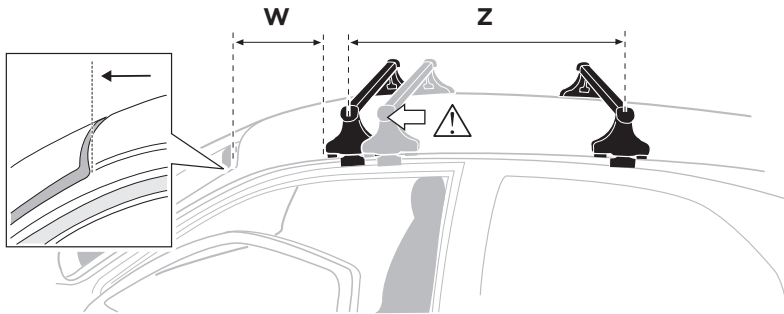

ISO 11154-E

141571

C.2017/0117
519-1571-08

Bring your life
thule.com

1

	X (scale)	X (mm)	X (inch)
Audi A5, 2-dr Coupé, 07-16 / *08-16	39	1041	41"
Audi S5, 2-dr Coupé, *08-16	39	1041	41"
Audi A5 Sportback, 5-dr Hatchback, 09-16	39	1041	41"
Audi A5 Sportback, 5-dr Hatchback, 17-	39.5	1046	41 1/8"

	Y (scale)	Y (mm)	Y (inch)
Audi A5, 2-dr Coupé, 07-16 / *08-16	36	1011	39 3/4"
Audi S5, 2-dr Coupé, *08-16	36	1011	39 3/4"
Audi A5 Sportback, 5-dr Hatchback, 09-16	37	1021	40 1/4"
Audi A5 Sportback, 5-dr Hatchback, 17-	36	1011	39 3/4"

2**Audi A5, 2-dr Coupé, 07-16 / *08-16****Audi S5, 2-dr Coupé, *08-16****Audi A5 Sportback, 5-dr Hatchback, 09-16, 17-**

3

	W (mm)	Z (mm)	W (inch)	Z (inch)
Audi A5 , 2-dr Coupé, 07-16 / *08-16	160	705	6 1/4"	27 3/4"
Audi S5 , 2-dr Coupé, *08-16	160	705	6 1/4"	27 3/4"