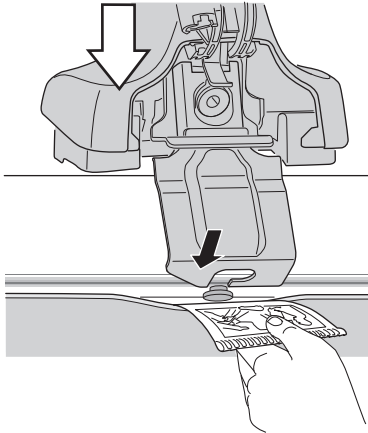

4

3

	W (mm)	Z (mm)	W (inch)	Z (inch)
Audi A5 Sportback , 5-dr Hatchback, 09-16/ *10-16	130	720	5 1/8"	28 3/8"
Audi A5 Sportback , 5-dr Hatchback, 17-	165	710	6 1/4"	28"

4

Thule Sweden AB, Box 69, 330 33 Hillerstorp, SWEDEN
Thule Inc., 42 Silvermine Road, Seymour, Connecticut 06483, USA