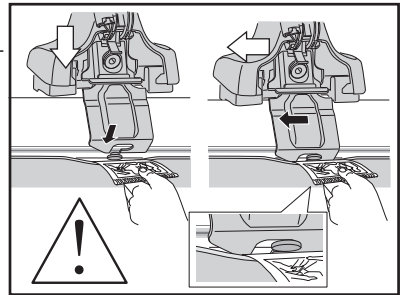

+		
	xx kg		7 kg	
	xx lbs		15,4 lbs	
=	2-dr	Max.	Max.	
		50 kg	110 lbs	
=	5-dr	Max.	Max.	
		60 kg	132 lbs