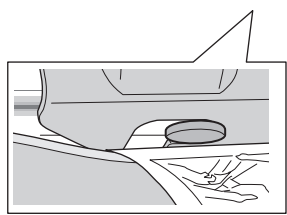

4

3

	W (mm)	Z (mm)	W (inch)	Z (inch)
Audi A5 Sportback , 5-dr Hatchback, 09-16/ *10-16	130	720	5 1/8"	28 3/8"
Audi A5 Sportback , 5-dr Hatchback, 17-	165	710	6 1/4"	28"

4

Thule Sweden AB, Box 69, 330 33 Hillerstorp, SWEDEN
Thule Inc., 42 Silvermine Road, Seymour, Connecticut 06483, USA