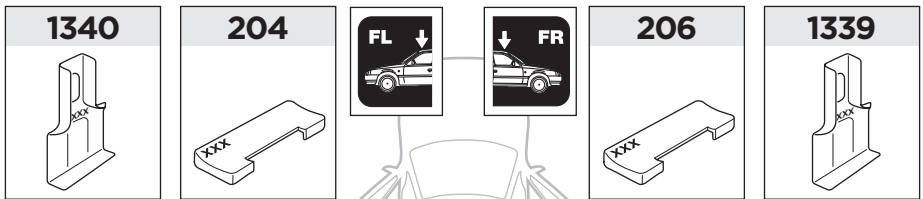

ISO 11154-E

141571

C.2017/0117
519-1571-08

Bring your life
thule.com

1

	X (scale)	X (mm)	X (inch)
Audi A5, 2-dr Coupé, 07-16 / *08-16	39	1041	41"
Audi S5, 2-dr Coupé, *08-16	39	1041	41"
Audi A5 Sportback, 5-dr Hatchback, 09-16	39	1041	41"
Audi A5 Sportback, 5-dr Hatchback, 17-	39.5	1046	41 1/8"

	Y (scale)	Y (mm)	Y (inch)
Audi A5, 2-dr Coupé, 07-16 / *08-16	36	1011	39 3/4"
Audi S5, 2-dr Coupé, *08-16	36	1011	39 3/4"
Audi A5 Sportback, 5-dr Hatchback, 09-16	37	1021	40 1/4"
Audi A5 Sportback, 5-dr Hatchback, 17-	36	1011	39 3/4"

2**Audi A5, 2-dr Coupé, 07-16 / *08-16****Audi S5, 2-dr Coupé, *08-16****Audi A5 Sportback, 5-dr Hatchback, 09-16, 17-**

3

	W (mm)	Z (mm)	W (inch)	Z (inch)
Audi A5 , 2-dr Coupé, 07-16 / *08-16	160	705	6 1/4"	27 3/4"
Audi S5 , 2-dr Coupé, *08-16	160	705	6 1/4"	27 3/4"

4

3

	W (mm)	Z (mm)	W (inch)	Z (inch)
Audi A5 Sportback , 5-dr Hatchback, 09-16/ *10-16	130	720	5 1/8"	28 3/8"
Audi A5 Sportback , 5-dr Hatchback, 17-	165	710	6 1/4"	28"

4

Thule Sweden AB, Box 69, 330 33 Hillerstorp, SWEDEN
Thule Inc., 42 Silvermine Road, Seymour, Connecticut 06483, USA