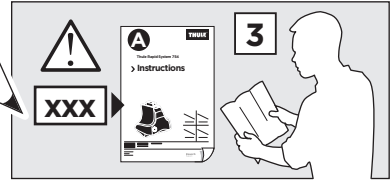

2

Audi A5, 2-dr Coupé, 07-16 / *08-16

Audi S5, 2-dr Coupé, *08-16

Audi A5 Sportback, 5-dr Hatchback, 09-16, 17-