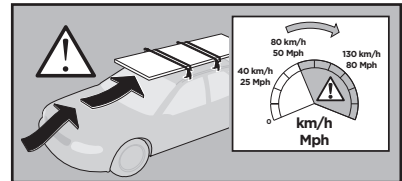

Thule Rapid System Kit 1571

> Instructions

Audi A5, 2-dr Coupé, 07-16 / *08-16

Audi S5, 2-dr Coupé, *08-16

Audi A5 Sportback, 5-dr Hatchback, 09-16, 17-

*North America

		+		
	xx kg		7 kg	
	xx lbs		15,4 lbs	
=	2-dr	Max.	Max.	
		50 kg	110 lbs	
=	5-dr	Max.	Max.	
		60 kg	132 lbs	