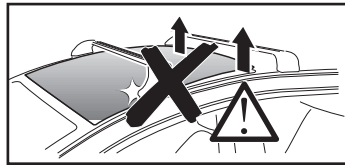

Thule Rapid System Kit 1571

> Instructions

Audi A5, 2-dr Coupé, 07-16 / *08-16

Audi S5, 2-dr Coupé, *08-16

Audi A5 Sportback, 5-dr Hatchback, 09-16, 17-

*North America

		+		
	xx kg		7 kg	
	xx lbs		15,4 lbs	
=	2-dr	Max.	Max.	
		50 kg	110 lbs	
=	5-dr	Max.	Max.	
		60 kg	132 lbs	