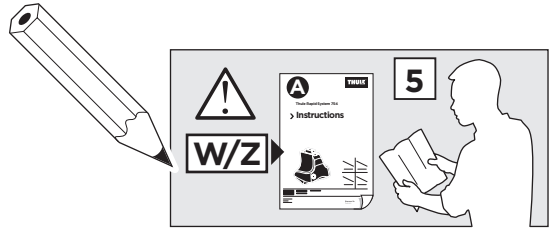

3

	W (mm)	Z (mm)	W (inch)	Z (inch)
Audi A5 Sportback, 5-dr Hatchback, 09-16/ *10-16	130	720	5 1/8"	28 3/8"
Audi A5 Sportback, 5-dr Hatchback, 17-	165	710	6 1/4"	28"