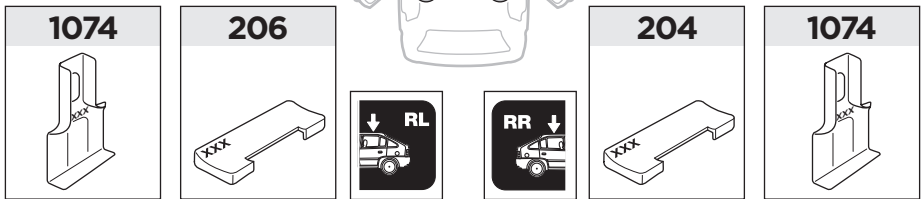

ISO 11154-E

141571

C.2017/0117
519-1571-08

Bring your life
thule.com

1

	X (scale)	X (mm)	X (inch)
Audi A5, 2-dr Coupé, 07-16 / *08-16	39	1041	41"
Audi S5, 2-dr Coupé, *08-16	39	1041	41"
Audi A5 Sportback, 5-dr Hatchback, 09-16	39	1041	41"
Audi A5 Sportback, 5-dr Hatchback, 17-	39.5	1046	41 1/8"

	Y (scale)	Y (mm)	Y (inch)
Audi A5, 2-dr Coupé, 07-16 / *08-16	36	1011	39 3/4"
Audi S5, 2-dr Coupé, *08-16	36	1011	39 3/4"
Audi A5 Sportback, 5-dr Hatchback, 09-16	37	1021	40 1/4"
Audi A5 Sportback, 5-dr Hatchback, 17-	36	1011	39 3/4"

2**Audi A5, 2-dr Coupé, 07-16 / *08-16****Audi S5, 2-dr Coupé, *08-16****Audi A5 Sportback, 5-dr Hatchback, 09-16, 17-**

3

	W (mm)	Z (mm)	W (inch)	Z (inch)
Audi A5 , 2-dr Coupé, 07-16 / *08-16	160	705	6 1/4"	27 3/4"
Audi S5 , 2-dr Coupé, *08-16	160	705	6 1/4"	27 3/4"

4

3

	W (mm)	Z (mm)	W (inch)	Z (inch)
Audi A5 Sportback , 5-dr Hatchback, 09-16/ *10-16	130	720	5 1/8"	28 3/8"
Audi A5 Sportback , 5-dr Hatchback, 17-	165	710	6 1/4"	28"

4

Thule Sweden AB, Box 69, 330 33 Hillerstorp, SWEDEN
Thule Inc., 42 Silvermine Road, Seymour, Connecticut 06483, USA