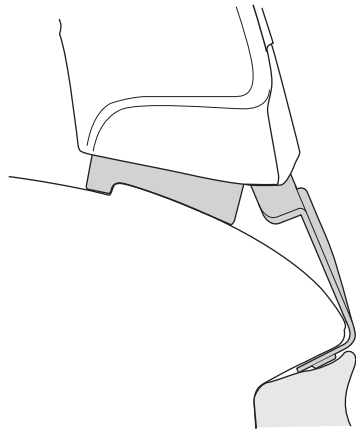

2**Audi A5, 2-dr Coupé, 07-16 / *08-16****Audi S5, 2-dr Coupé, *08-16****Audi A5 Sportback, 5-dr Hatchback, 09-16, 17-**

3

	W (mm)	Z (mm)	W (inch)	Z (inch)
Audi A5 , 2-dr Coupé, 07-16 / *08-16	160	705	6 1/4"	27 3/4"
Audi S5 , 2-dr Coupé, *08-16	160	705	6 1/4"	27 3/4"

4

3

	W (mm)	Z (mm)	W (inch)	Z (inch)
Audi A5 Sportback , 5-dr Hatchback, 09-16/ *10-16	130	720	5 1/8"	28 3/8"
Audi A5 Sportback , 5-dr Hatchback, 17-	165	710	6 1/4"	28"

4

Thule Sweden AB, Box 69, 330 33 Hillerstorp, SWEDEN
Thule Inc., 42 Silvermine Road, Seymour, Connecticut 06483, USA