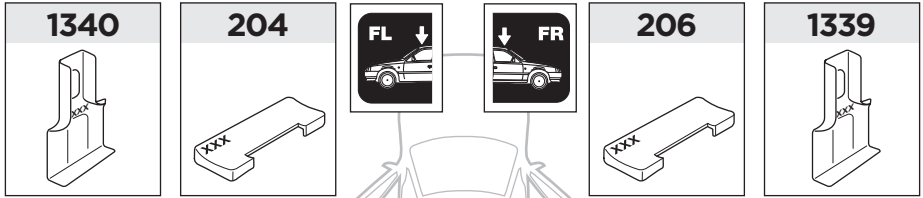

Thule Rapid System Kit 1571

> Instructions

Audi A5, 2-dr Coupé, 07-16 / *08-16

Audi S5, 2-dr Coupé, *08-16

Audi A5 Sportback, 5-dr Hatchback, 09-16, 17-

*North America

		+		
	xx kg		7 kg	
	xx lbs		15,4 lbs	
=	2-dr	Max.	Max.	
		50 kg	110 lbs	
=	5-dr	Max.	Max.	
		60 kg	132 lbs	

ISO 11154-E

141571

C.2017/0117
519-1571-08

Bring your life
thule.com

1

	X (scale)	X (mm)	X (inch)
Audi A5, 2-dr Coupé, 07-16 / *08-16	39	1041	41"
Audi S5, 2-dr Coupé, *08-16	39	1041	41"
Audi A5 Sportback, 5-dr Hatchback, 09-16	39	1041	41"
Audi A5 Sportback, 5-dr Hatchback, 17-	39.5	1046	41 1/8"

	Y (scale)	Y (mm)	Y (inch)
Audi A5, 2-dr Coupé, 07-16 / *08-16	36	1011	39 3/4"
Audi S5, 2-dr Coupé, *08-16	36	1011	39 3/4"
Audi A5 Sportback, 5-dr Hatchback, 09-16	37	1021	40 1/4"
Audi A5 Sportback, 5-dr Hatchback, 17-	36	1011	39 3/4"

2**Audi A5, 2-dr Coupé, 07-16 / *08-16****Audi S5, 2-dr Coupé, *08-16****Audi A5 Sportback, 5-dr Hatchback, 09-16, 17-**

3

	W (mm)	Z (mm)	W (inch)	Z (inch)
Audi A5 , 2-dr Coupé, 07-16 / *08-16	160	705	6 1/4"	27 3/4"
Audi S5 , 2-dr Coupé, *08-16	160	705	6 1/4"	27 3/4"