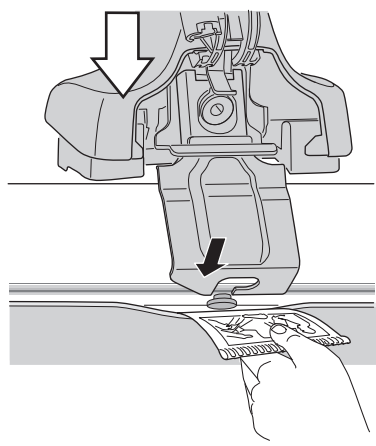

4

3

	W (mm)	Z (mm)	W (inch)	Z (inch)
Audi A5 Sportback , 5-dr Hatchback, 09-16/ *10-16	130	720	5 1/8"	28 3/8"
Audi A5 Sportback , 5-dr Hatchback, 17-	165	710	6 1/4"	28"

4

Thule Sweden AB, Box 69, 330 33 Hillerstorp, SWEDEN
Thule Inc., 42 Silvermine Road, Seymour, Connecticut 06483, USA