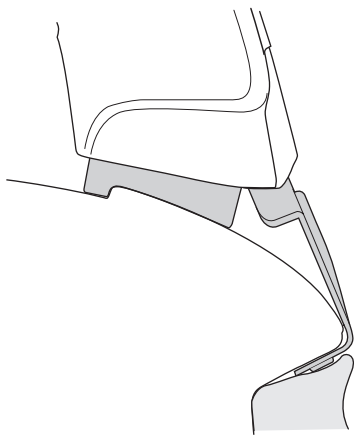

2**Audi A5, 2-dr Coupé, 07-16 / *08-16****Audi S5, 2-dr Coupé, *08-16****Audi A5 Sportback, 5-dr Hatchback, 09-16, 17-**

3

	W (mm)	Z (mm)	W (inch)	Z (inch)
Audi A5 , 2-dr Coupé, 07-16 / *08-16	160	705	6 1/4"	27 3/4"
Audi S5 , 2-dr Coupé, *08-16	160	705	6 1/4"	27 3/4"

4

3

	W (mm)	Z (mm)	W (inch)	Z (inch)
Audi A5 Sportback , 5-dr Hatchback, 09-16/ *10-16	130	720	5 1/8"	28 3/8"
Audi A5 Sportback , 5-dr Hatchback, 17-	165	710	6 1/4"	28"

4

Thule Sweden AB, Box 69, 330 33 Hillerstorp, SWEDEN
Thule Inc., 42 Silvermine Road, Seymour, Connecticut 06483, USA