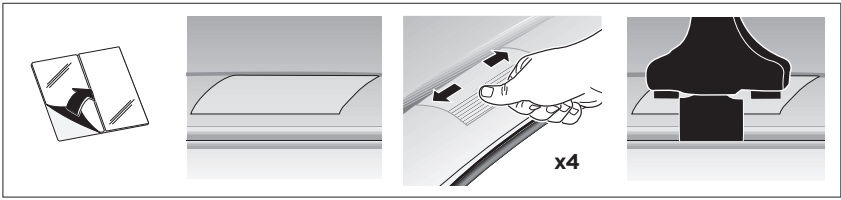

	Y (scale)	Y (mm)	Y (inch)
Audi A5, 2-dr Coupé, 07-16 / *08-16	36	1011	39 3/4"
Audi S5, 2-dr Coupé, *08-16	36	1011	39 3/4"
Audi A5 Sportback, 5-dr Hatchback, 09-16	37	1021	40 1/4"
Audi A5 Sportback, 5-dr Hatchback, 17-	36	1011	39 3/4"

2**Audi A5, 2-dr Coupé, 07-16 / *08-16****Audi S5, 2-dr Coupé, *08-16****Audi A5 Sportback, 5-dr Hatchback, 09-16, 17-**

3

	W (mm)	Z (mm)	W (inch)	Z (inch)
Audi A5 , 2-dr Coupé, 07-16 / *08-16	160	705	6 1/4"	27 3/4"
Audi S5 , 2-dr Coupé, *08-16	160	705	6 1/4"	27 3/4"

4

3

	W (mm)	Z (mm)	W (inch)	Z (inch)
Audi A5 Sportback , 5-dr Hatchback, 09-16/ *10-16	130	720	5 1/8"	28 3/8"
Audi A5 Sportback , 5-dr Hatchback, 17-	165	710	6 1/4"	28"

4

Thule Sweden AB, Box 69, 330 33 Hillerstorp, SWEDEN
Thule Inc., 42 Silvermine Road, Seymour, Connecticut 06483, USA