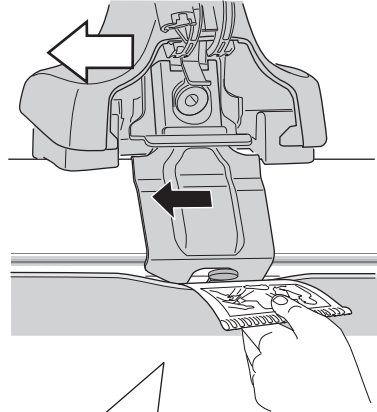

2**Audi A5, 2-dr Coupé, 07-16 / *08-16****Audi S5, 2-dr Coupé, *08-16****Audi A5 Sportback, 5-dr Hatchback, 09-16, 17-**

3

	W (mm)	Z (mm)	W (inch)	Z (inch)
Audi A5 , 2-dr Coupé, 07-16 / *08-16	160	705	6 1/4"	27 3/4"
Audi S5 , 2-dr Coupé, *08-16	160	705	6 1/4"	27 3/4"

4

3

	W (mm)	Z (mm)	W (inch)	Z (inch)
Audi A5 Sportback , 5-dr Hatchback, 09-16/ *10-16	130	720	5 1/8"	28 3/8"
Audi A5 Sportback , 5-dr Hatchback, 17-	165	710	6 1/4"	28"

4

Thule Sweden AB, Box 69, 330 33 Hillerstorp, SWEDEN
Thule Inc., 42 Silvermine Road, Seymour, Connecticut 06483, USA