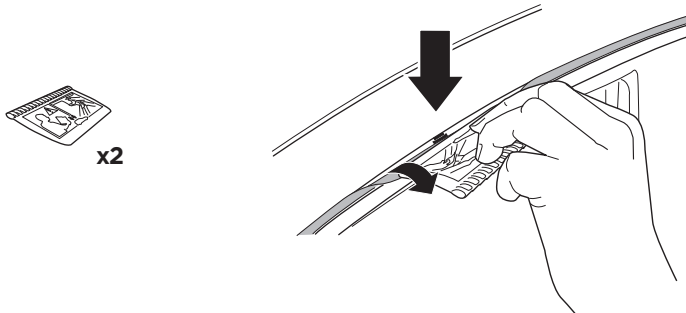

W (mm)	Z (mm)	W (inch)	Z (inch)
Audi A5, 2-dr Coupé, 07-16 / *08-16	160	705	6 1/4"	27 3/4"
Audi S5, 2-dr Coupé, *08-16	160	705	6 1/4"	27 3/4"