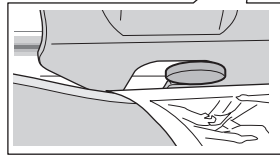

2**Audi A5, 2-dr Coupé, 07-16 / *08-16****Audi S5, 2-dr Coupé, *08-16****Audi A5 Sportback, 5-dr Hatchback, 09-16, 17-**

3

	W (mm)	Z (mm)	W (inch)	Z (inch)
Audi A5 , 2-dr Coupé, 07-16 / *08-16	160	705	6 1/4"	27 3/4"
Audi S5 , 2-dr Coupé, *08-16	160	705	6 1/4"	27 3/4"

4

3

	W (mm)	Z (mm)	W (inch)	Z (inch)
Audi A5 Sportback , 5-dr Hatchback, 09-16/ *10-16	130	720	5 1/8"	28 3/8"
Audi A5 Sportback , 5-dr Hatchback, 17-	165	710	6 1/4"	28"

4

Thule Sweden AB, Box 69, 330 33 Hillerstorp, SWEDEN
Thule Inc., 42 Silvermine Road, Seymour, Connecticut 06483, USA