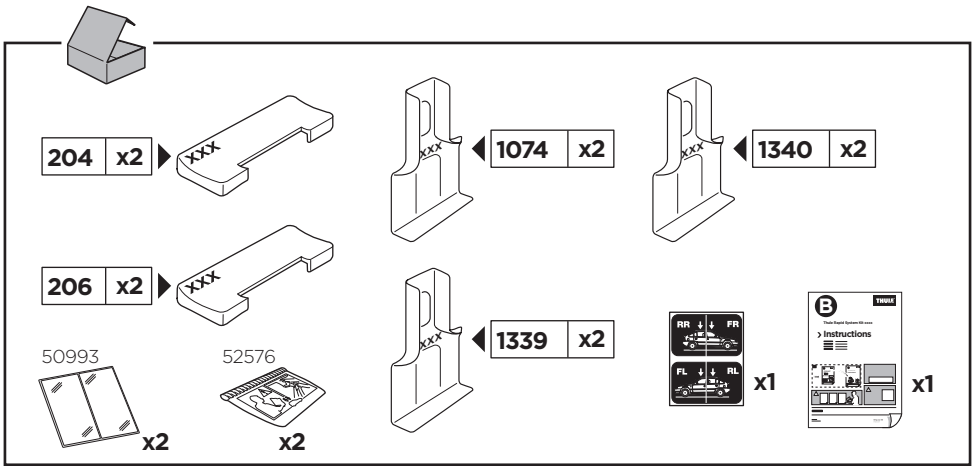

Thule Rapid System Kit 1571

> Instructions

Audi A5, 2-dr Coupé, 07-16 / *08-16

Audi S5, 2-dr Coupé, *08-16

Audi A5 Sportback, 5-dr Hatchback, 09-16, 17-

*North America

		+		
	xx kg		7 kg	
	xx lbs		15,4 lbs	
=	2-dr	Max.	Max.	
		50 kg	110 lbs	
=	5-dr	Max.	Max.	
		60 kg	132 lbs	

ISO 11154-E

141571

C.2017/0117
519-1571-08

Bring your life
thule.com

1

	X (scale)	X (mm)	X (inch)
Audi A5, 2-dr Coupé, 07-16 / *08-16	39	1041	41"
Audi S5, 2-dr Coupé, *08-16	39	1041	41"
Audi A5 Sportback, 5-dr Hatchback, 09-16	39	1041	41"
Audi A5 Sportback, 5-dr Hatchback, 17-	39.5	1046	41 1/8"

	Y (scale)	Y (mm)	Y (inch)
Audi A5, 2-dr Coupé, 07-16 / *08-16	36	1011	39 3/4"
Audi S5, 2-dr Coupé, *08-16	36	1011	39 3/4"
Audi A5 Sportback, 5-dr Hatchback, 09-16	37	1021	40 1/4"
Audi A5 Sportback, 5-dr Hatchback, 17-	36	1011	39 3/4"

4

3

	W (mm)	Z (mm)	W (inch)	Z (inch)
Audi A5 Sportback , 5-dr Hatchback, 09-16/ *10-16	130	720	5 1/8"	28 3/8"
Audi A5 Sportback , 5-dr Hatchback, 17-	165	710	6 1/4"	28"

4

Thule Sweden AB, Box 69, 330 33 Hillerstorp, SWEDEN
Thule Inc., 42 Silvermine Road, Seymour, Connecticut 06483, USA