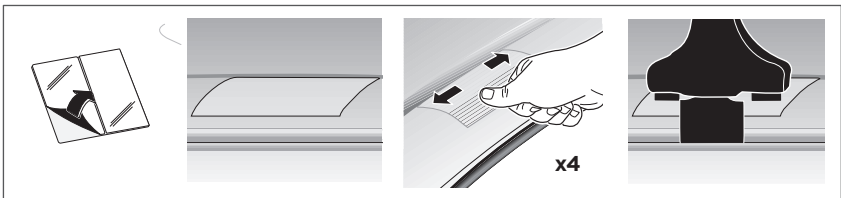

W (mm)	Z (mm)	W (inch)	Z (inch)
Audi A5, 2-dr Coupé, 07-16 / *08-16	160	705	6 1/4"	27 3/4"
Audi S5, 2-dr Coupé, *08-16	160	705	6 1/4"	27 3/4"