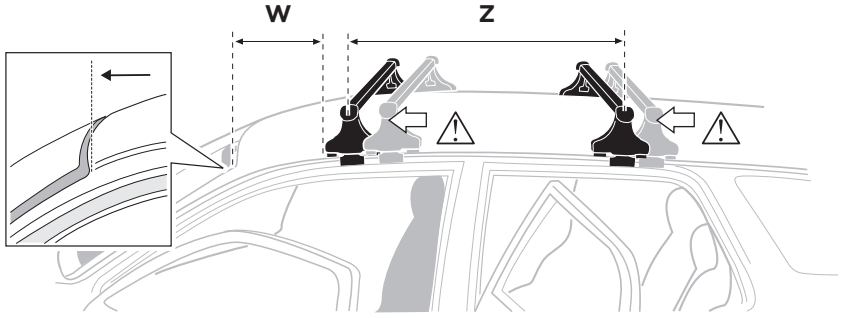

	Y (scale)	Y (mm)	Y (inch)
Audi A5, 2-dr Coupé, 07-16 / *08-16	36	1011	39 3/4"
Audi S5, 2-dr Coupé, *08-16	36	1011	39 3/4"
Audi A5 Sportback, 5-dr Hatchback, 09-16	37	1021	40 1/4"
Audi A5 Sportback, 5-dr Hatchback, 17-	36	1011	39 3/4"

2**Audi A5, 2-dr Coupé, 07-16 / *08-16****Audi S5, 2-dr Coupé, *08-16****Audi A5 Sportback, 5-dr Hatchback, 09-16, 17-**

3

	W (mm)	Z (mm)	W (inch)	Z (inch)
Audi A5 , 2-dr Coupé, 07-16 / *08-16	160	705	6 1/4"	27 3/4"
Audi S5 , 2-dr Coupé, *08-16	160	705	6 1/4"	27 3/4"

4

3

	W (mm)	Z (mm)	W (inch)	Z (inch)
Audi A5 Sportback , 5-dr Hatchback, 09-16/ *10-16	130	720	5 1/8"	28 3/8"
Audi A5 Sportback , 5-dr Hatchback, 17-	165	710	6 1/4"	28"

4

Thule Sweden AB, Box 69, 330 33 Hillerstorp, SWEDEN
Thule Inc., 42 Silvermine Road, Seymour, Connecticut 06483, USA