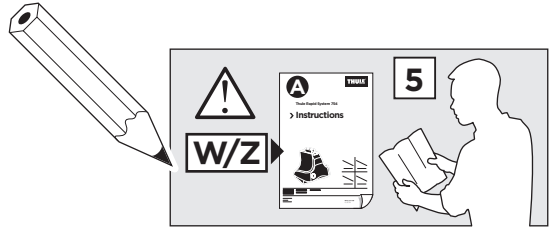

3

	W (mm)	Z (mm)	W (inch)	Z (inch)
Audi A5, 2-dr Coupé, 07-16 / *08-16	160	705	6 1/4"	27 3/4"
Audi S5, 2-dr Coupé, *08-16	160	705	6 1/4"	27 3/4"