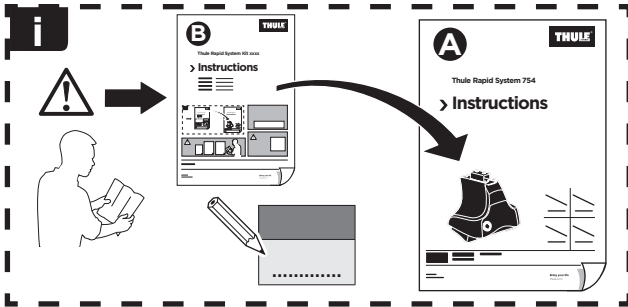

Thule Rapid System Kit 1571

> Instructions

Audi A5, 2-dr Coupé, 07-16 / *08-16

Audi S5, 2-dr Coupé, *08-16

Audi A5 Sportback, 5-dr Hatchback, 09-16, 17-

*North America

		+		
	xx kg		7 kg	
	xx lbs		15,4 lbs	
=	2-dr	Max.	Max.	
		50 kg	110 lbs	
=	5-dr	Max.	Max.	
		60 kg	132 lbs	

ISO 11154-E

141571

C.2017/0117
519-1571-08

Bring your life
thule.com

1

	X (scale)	X (mm)	X (inch)
Audi A5, 2-dr Coupé, 07-16 / *08-16	39	1041	41"
Audi S5, 2-dr Coupé, *08-16	39	1041	41"
Audi A5 Sportback, 5-dr Hatchback, 09-16	39	1041	41"
Audi A5 Sportback, 5-dr Hatchback, 17-	39.5	1046	41 1/8"