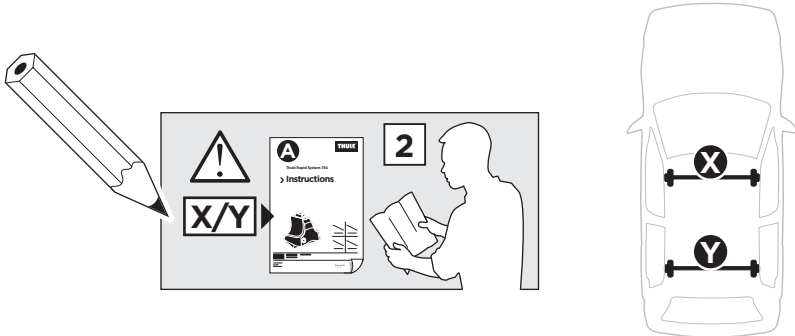

ISO 11154-E

141571

C.2017/0117
519-1571-08

Bring your life
thule.com

1

	X (scale)	X (mm)	X (inch)
Audi A5, 2-dr Coupé, 07-16 / *08-16	39	1041	41"
Audi S5, 2-dr Coupé, *08-16	39	1041	41"
Audi A5 Sportback, 5-dr Hatchback, 09-16	39	1041	41"
Audi A5 Sportback, 5-dr Hatchback, 17-	39.5	1046	41 1/8"

	Y (scale)	Y (mm)	Y (inch)
Audi A5, 2-dr Coupé, 07-16 / *08-16	36	1011	39 3/4"
Audi S5, 2-dr Coupé, *08-16	36	1011	39 3/4"
Audi A5 Sportback, 5-dr Hatchback, 09-16	37	1021	40 1/4"
Audi A5 Sportback, 5-dr Hatchback, 17-	36	1011	39 3/4"