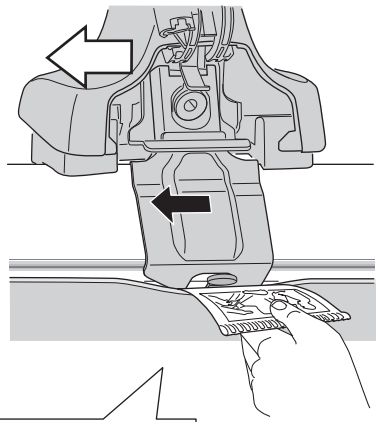

4

3

	W (mm)	Z (mm)	W (inch)	Z (inch)
Audi A5 Sportback , 5-dr Hatchback, 09-16/ *10-16	130	720	5 1/8"	28 3/8"
Audi A5 Sportback , 5-dr Hatchback, 17-	165	710	6 1/4"	28"

4

Thule Sweden AB, Box 69, 330 33 Hillerstorp, SWEDEN
Thule Inc., 42 Silvermine Road, Seymour, Connecticut 06483, USA