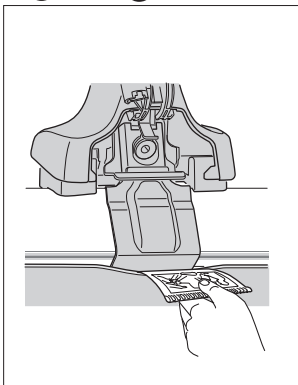

2**Audi A5, 2-dr Coupé, 07-16 / *08-16****Audi S5, 2-dr Coupé, *08-16****Audi A5 Sportback, 5-dr Hatchback, 09-16, 17-**

3

	W (mm)	Z (mm)	W (inch)	Z (inch)
Audi A5 , 2-dr Coupé, 07-16 / *08-16	160	705	6 1/4"	27 3/4"
Audi S5 , 2-dr Coupé, *08-16	160	705	6 1/4"	27 3/4"

4

3

	W (mm)	Z (mm)	W (inch)	Z (inch)
Audi A5 Sportback , 5-dr Hatchback, 09-16/ *10-16	130	720	5 1/8"	28 3/8"
Audi A5 Sportback , 5-dr Hatchback, 17-	165	710	6 1/4"	28"

4

Thule Sweden AB, Box 69, 330 33 Hillerstorp, SWEDEN
Thule Inc., 42 Silvermine Road, Seymour, Connecticut 06483, USA