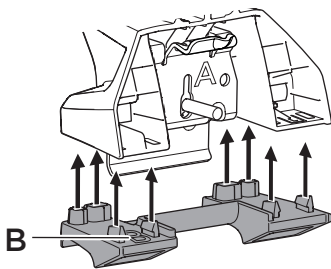

1

Kit 186049

FORD Escape, 5-dr SUV, 20-

ISO 11154-E

This kit is only for vehicles with flush railing.

1

Evo

Edge

2

3

4

5

2