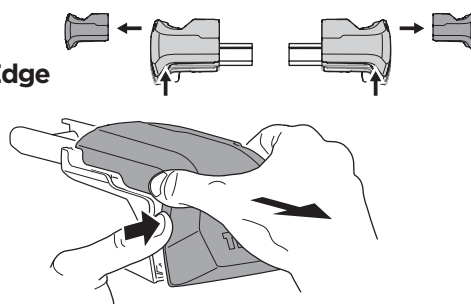

1

Kit 186049

FORD Escape, 5-dr SUV, 20-

ISO 11154-E

This kit is only for vehicles with flush railing.

1

Evo

Edge