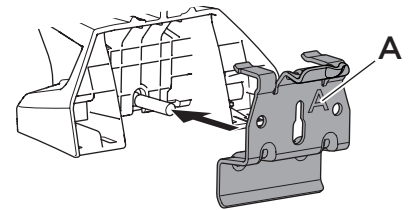

1

Kit 186049

FORD Escape, 5-dr SUV, 20-

ISO 11154-E

This kit is only for vehicles with flush railing.

1

Evo

Edge

2

3

4

5

2