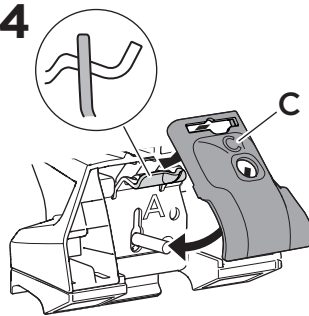

1

Kit 186049

FORD Escape, 5-dr SUV, 20-

ISO 11154-E

This kit is only for vehicles with flush railing.

1

Evo

Edge

2

3

4

5

2