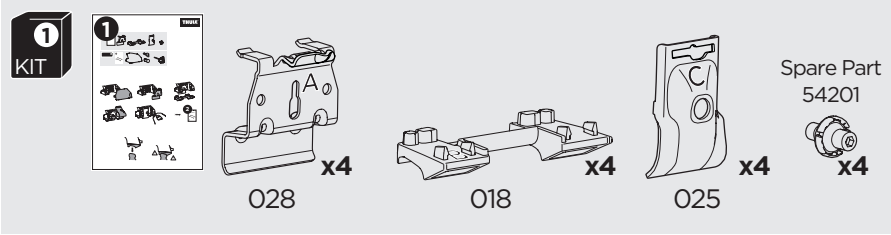

1

Kit 186049

FORD Escape, 5-dr SUV, 20-

ISO 11154-E

This kit is only for vehicles with flush railing.

1

Evo

Edge