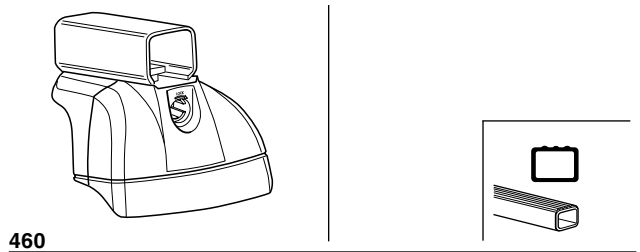

Kit 3079

SUBARU Forester, 5-dr SUV, 08- / *09-

*North America

ALFA ROMEO MiTo, 3-dr Hatchback, 08-

This Kit is only for vehicles with fixpoint mounting.

Kit

753

x4